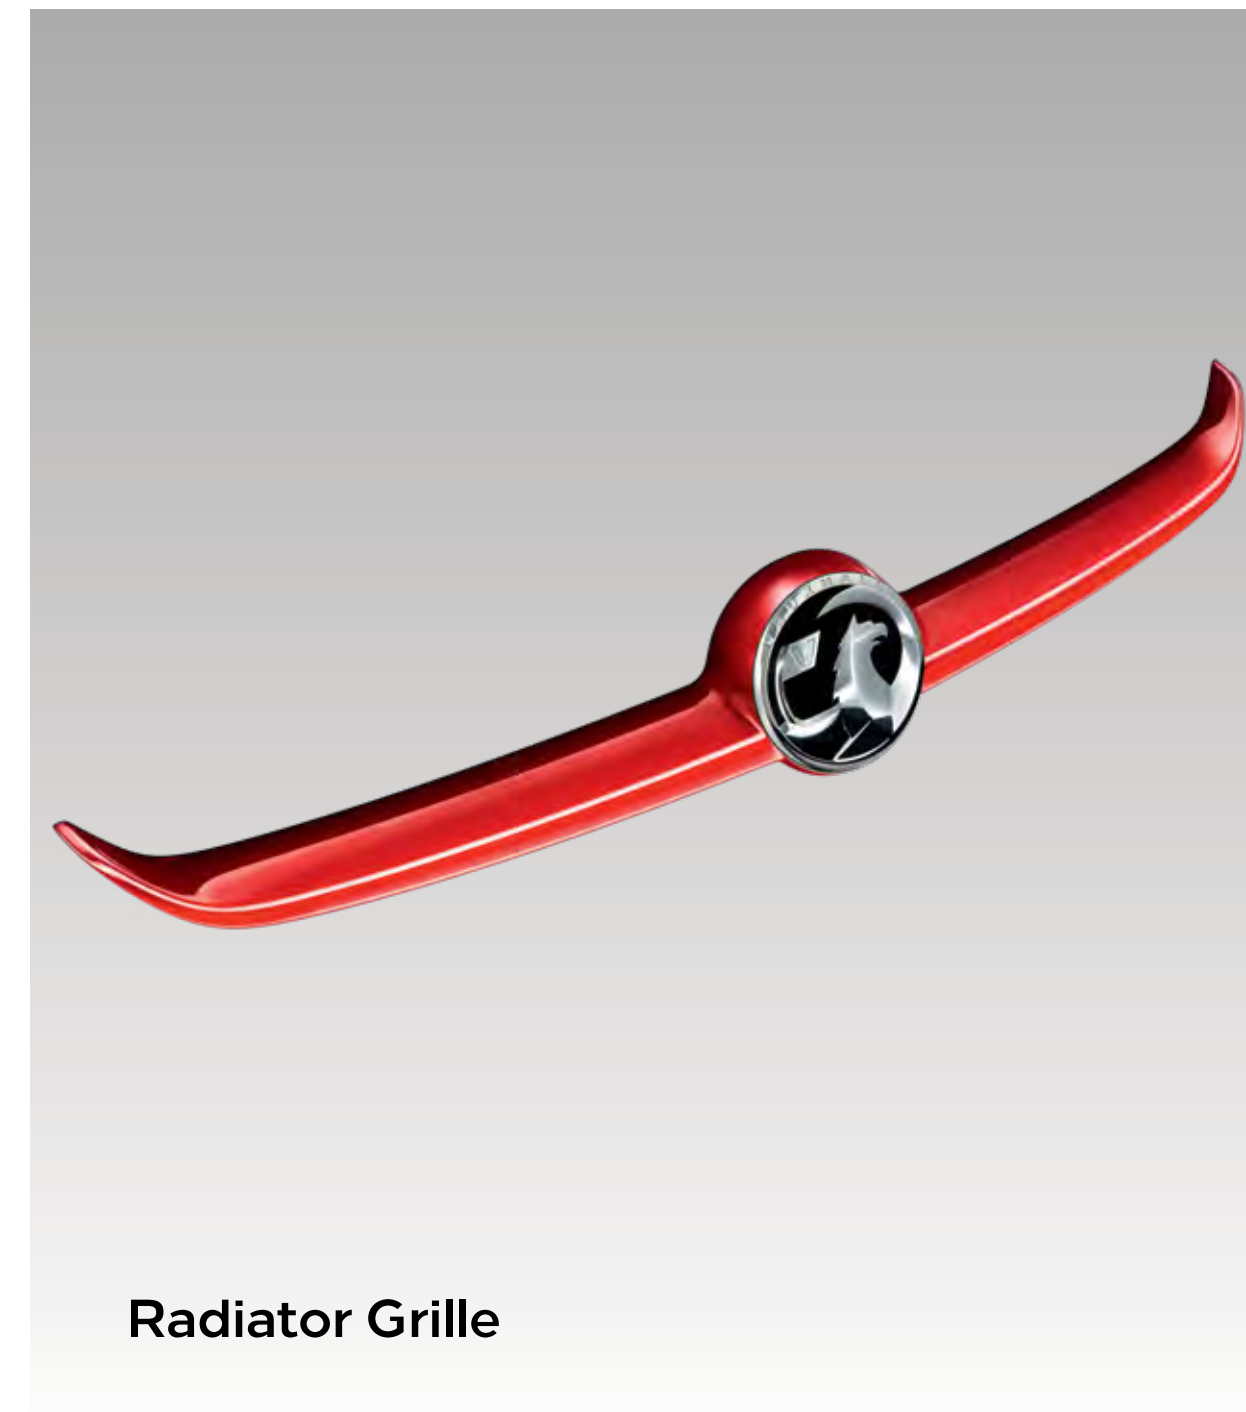

Radiator Grille

Decal

Roof Base Carrier

Decal

Customise your ADAM with a standout decal. Other designs available, prices vary. Sport 01 Black shown.

C Pillar

Part No. 13444862
£75 Includes fitting

Bonnet