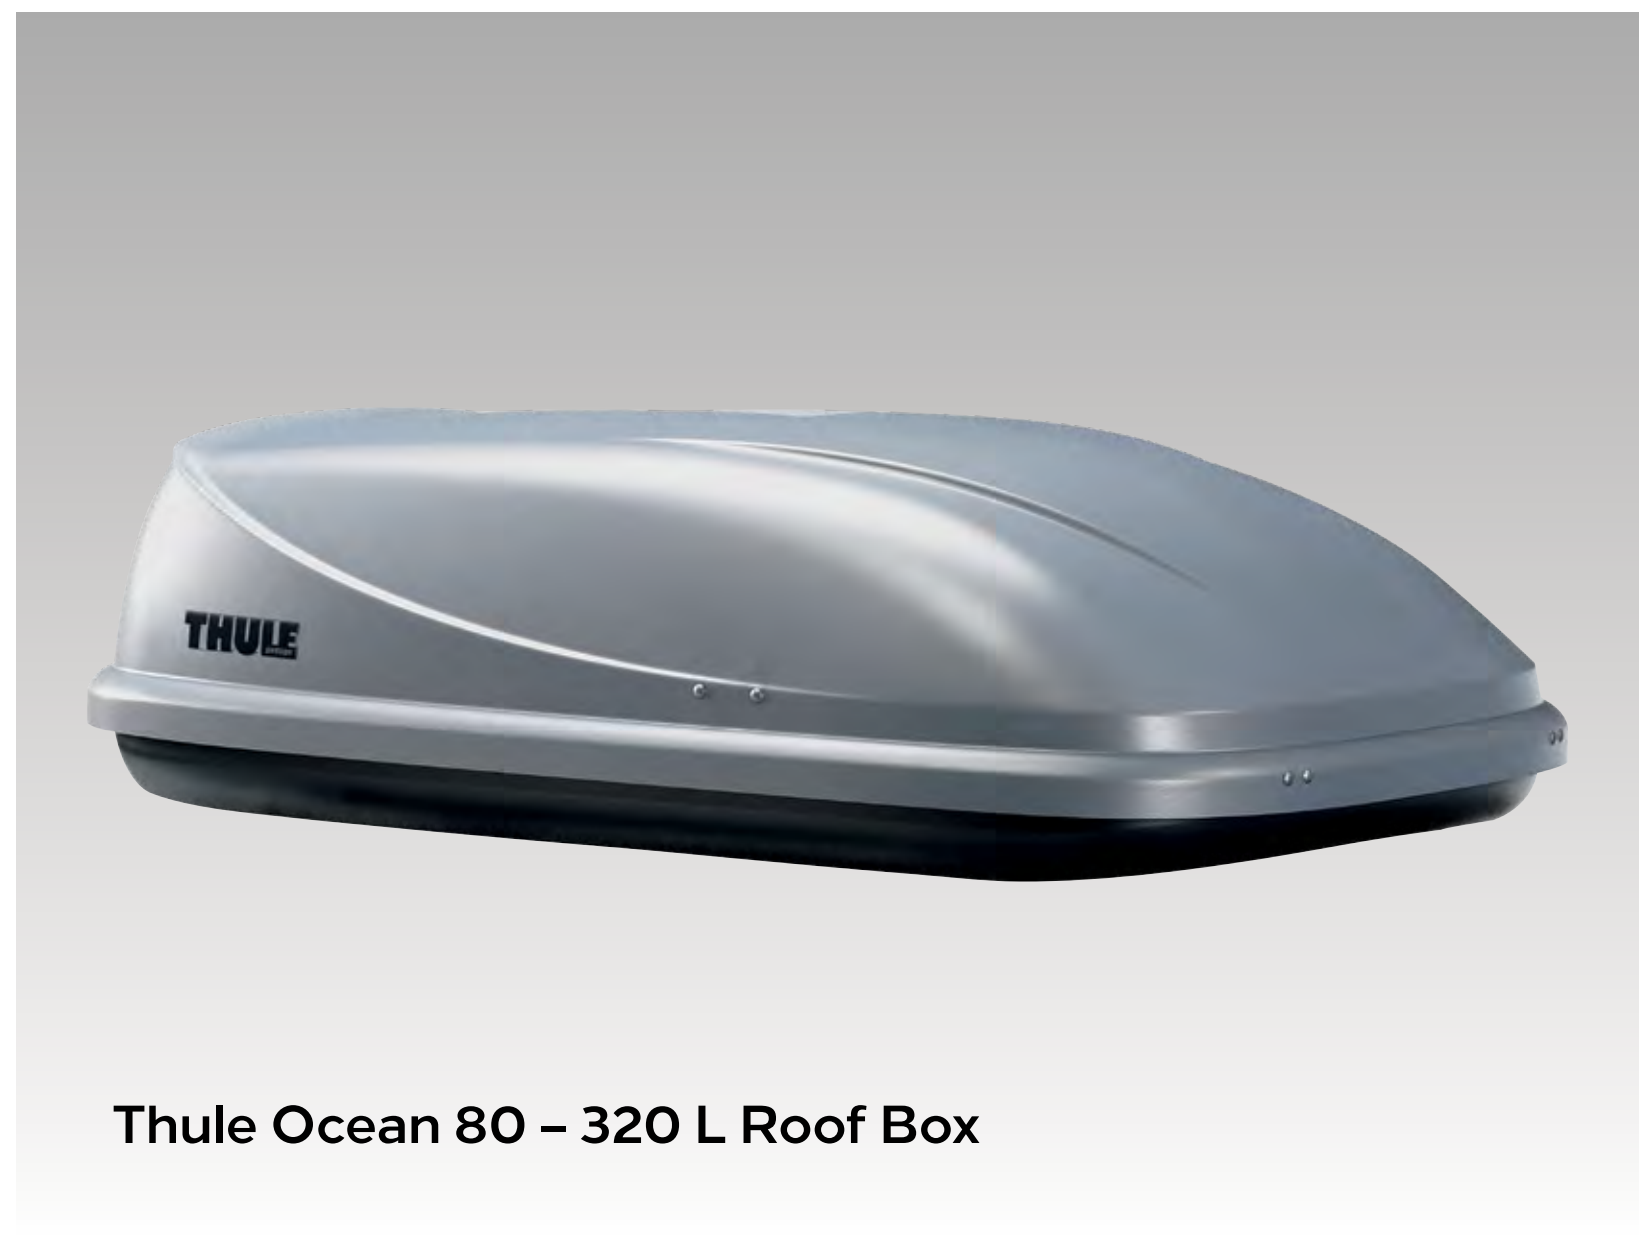

Part No. 13397698
£177

Autumn Leaves

Part No. 13397697
£177

Coloured Wheel Clips

Outdoor Car Cover

Outdoor Car Cover
Autumn Leaves

Roof Base Carrier

European Touring Kit