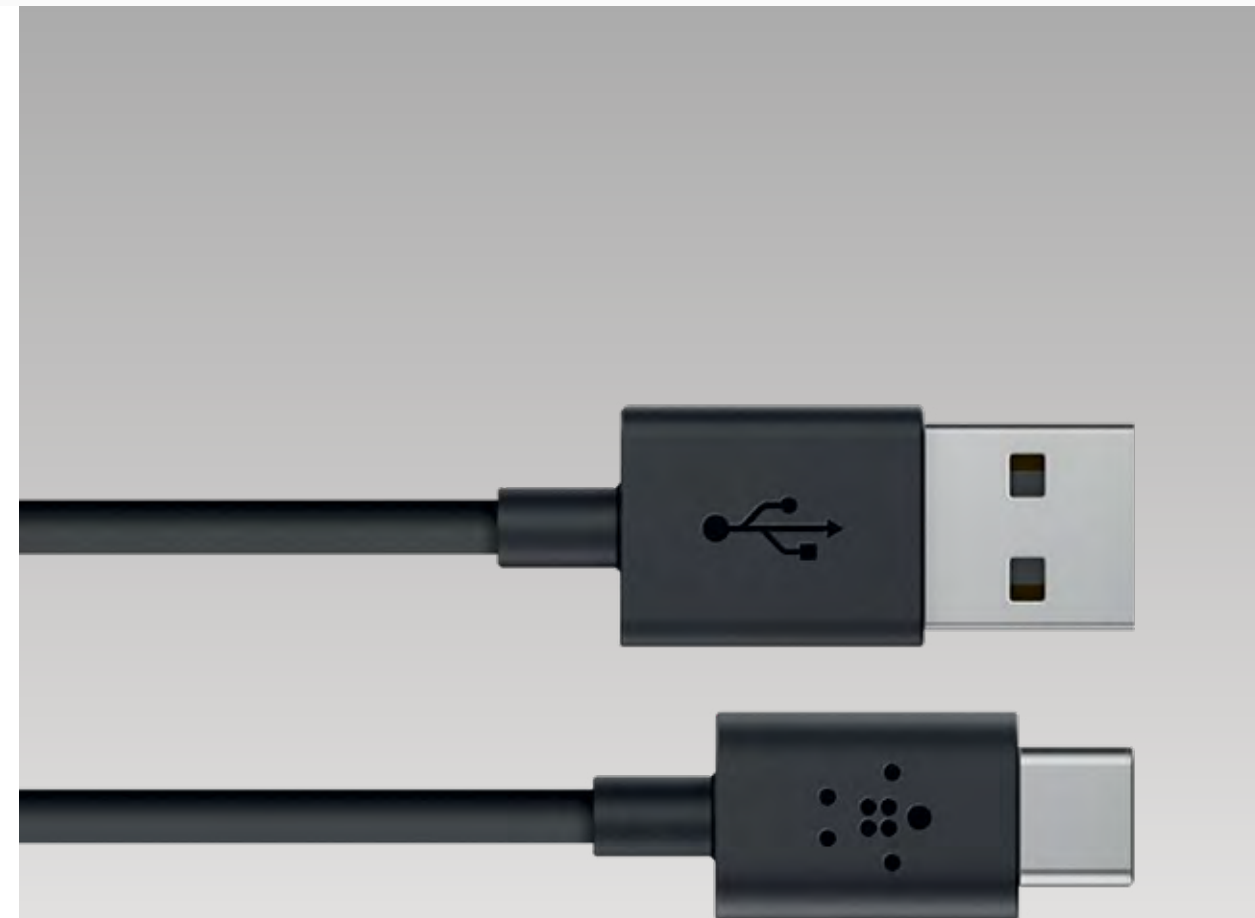

Part No. UKNMBAVM  
**£21.99**

**Universal Car Charger with Lightning Cable**

Charge and sync your device.

Part No. UKNMBLCK  
**£21.99**

**Universal Car Cup Phone Mount**

Adjustable cup holder mount compatible with 6-inch devices.

Part No. UKNMBCHM  
**£31.99**

**Road Rockstar**

4-Port Car Charger with extending USB hub.

Part No. UKNMBRRS  
**£31.99**

**Universal Car Charger with USB-C Cable**

Charge your USB-C device.

Part No. UKNMBTCK  
**£21.99**

**Universal Car Charger with Micro-USB**

**USB-C Charge/Sync Cable**

**Lightning to USB Cable**

**Micro-USB Charge/Sync Cable**

**2-Port Universal Car Charger**

**Universal Car Charger with Micro-USB**

Charge your device rapidly and safely.