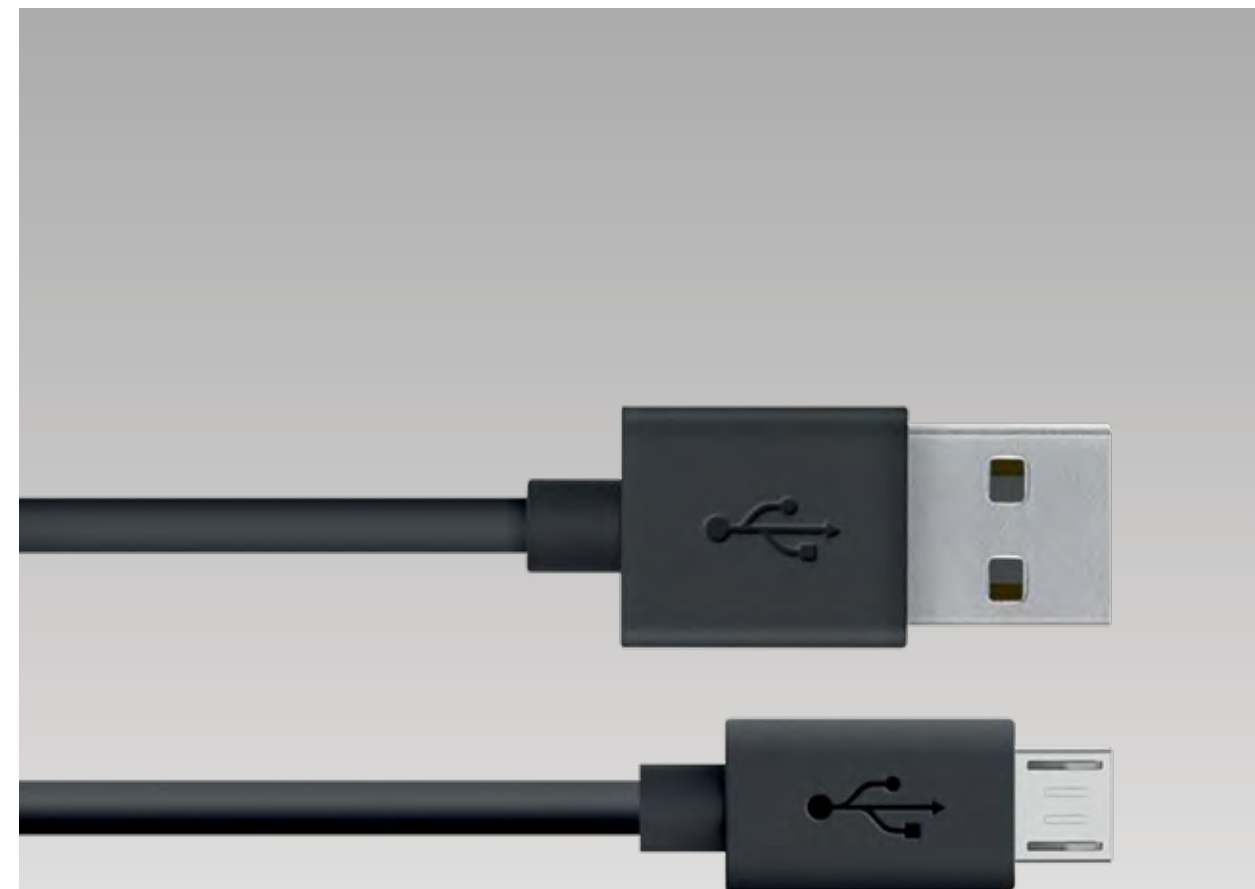

USB-C Charge/Sync Cable

Micro-USB Charge/Sync Cable