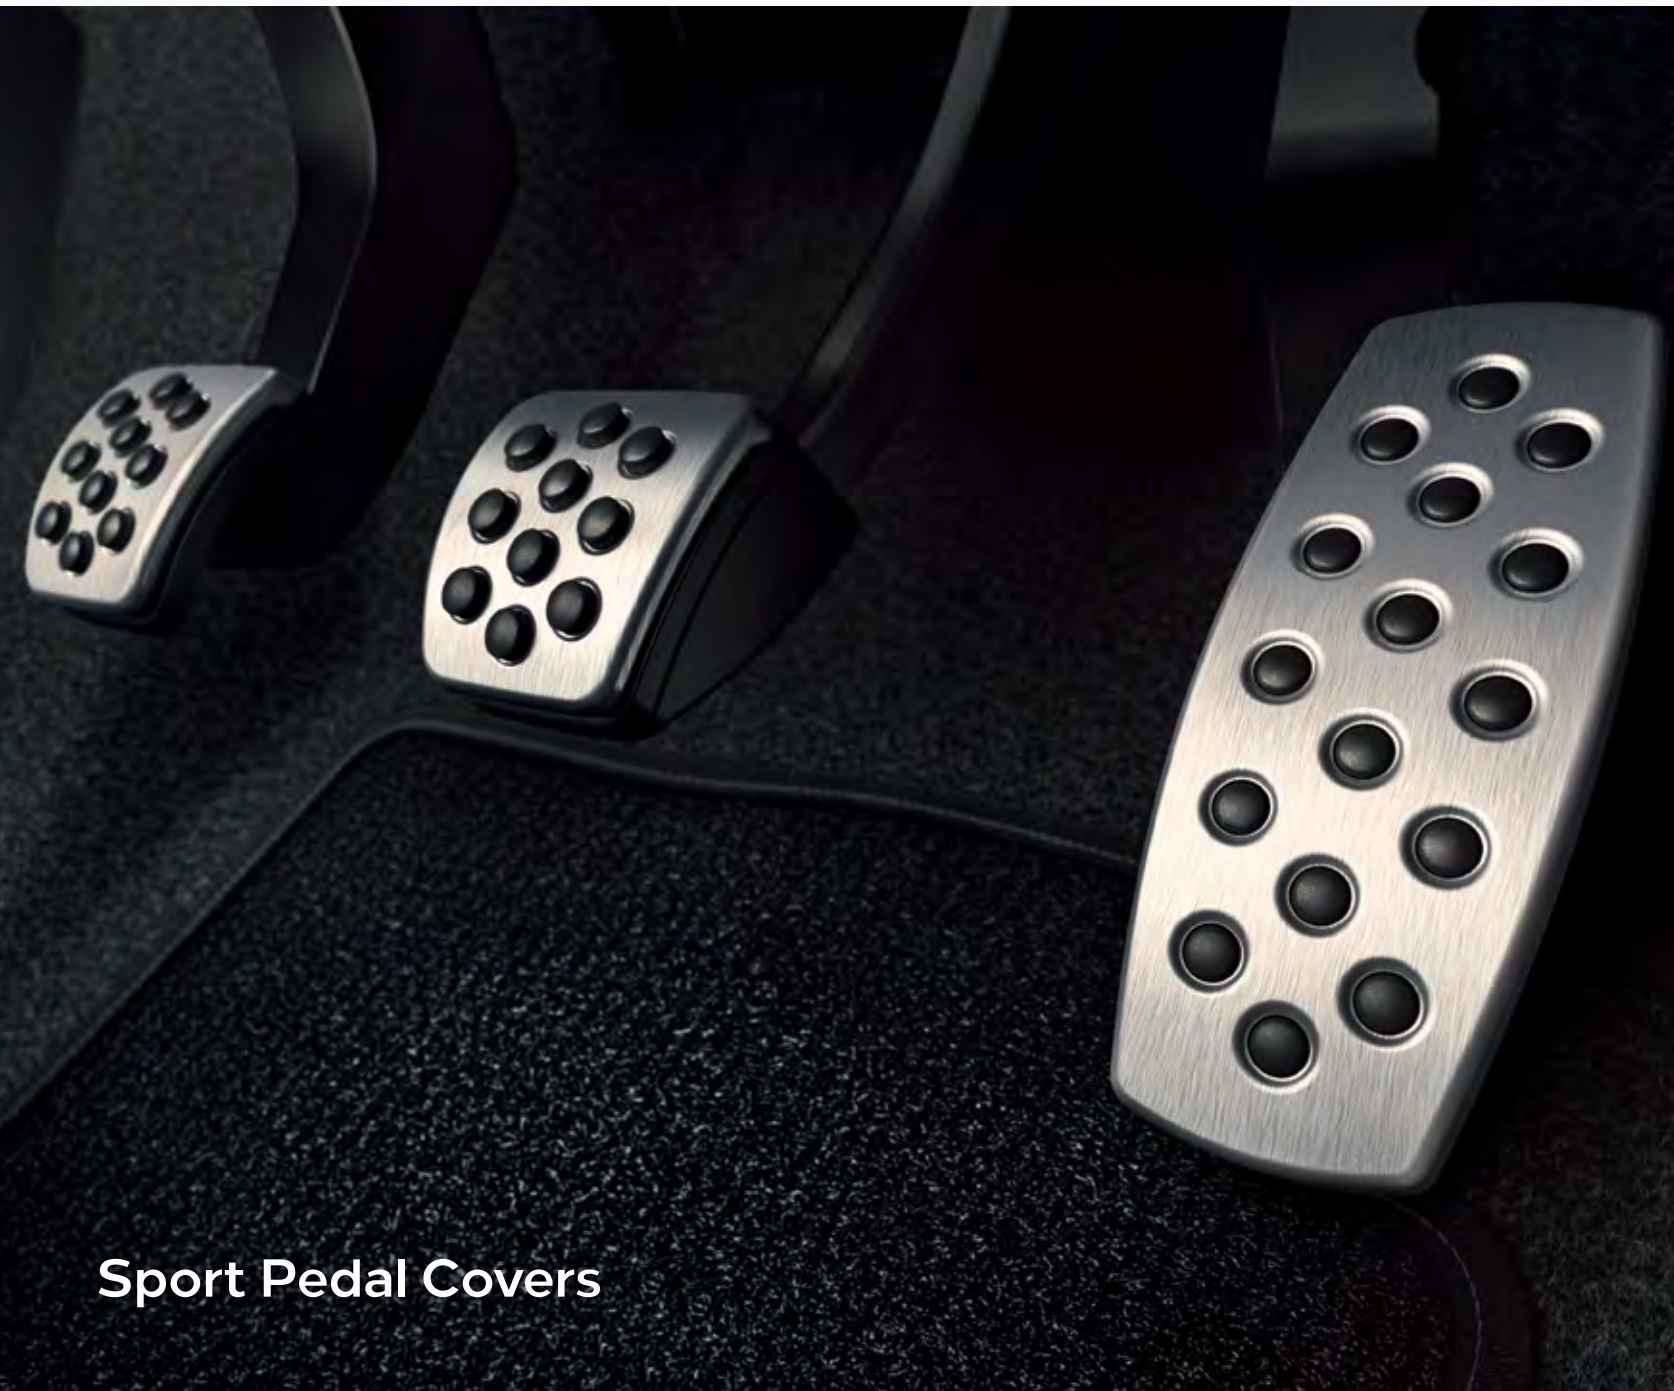

Sport Pedal Covers

Add an even more stylish and sporty look to your Astra's interior with the racing glitz of alloy pedal covers.

Manual
Part No. 39042386
£137

Door Mirror Caps – Black

Personalise your Astra with a small but unmissable styling detail. Also available in Carbon Effect and Brushed Aluminium, prices vary.

Part No. 39047364
£107 Includes fitting

Door Sills

Take your styling up a notch with these smart door sills. They protect against scuffs too.

Set of two

Illuminated
Part No. 39088989
£159

Stainless Steel
Part No. 13466723
£30