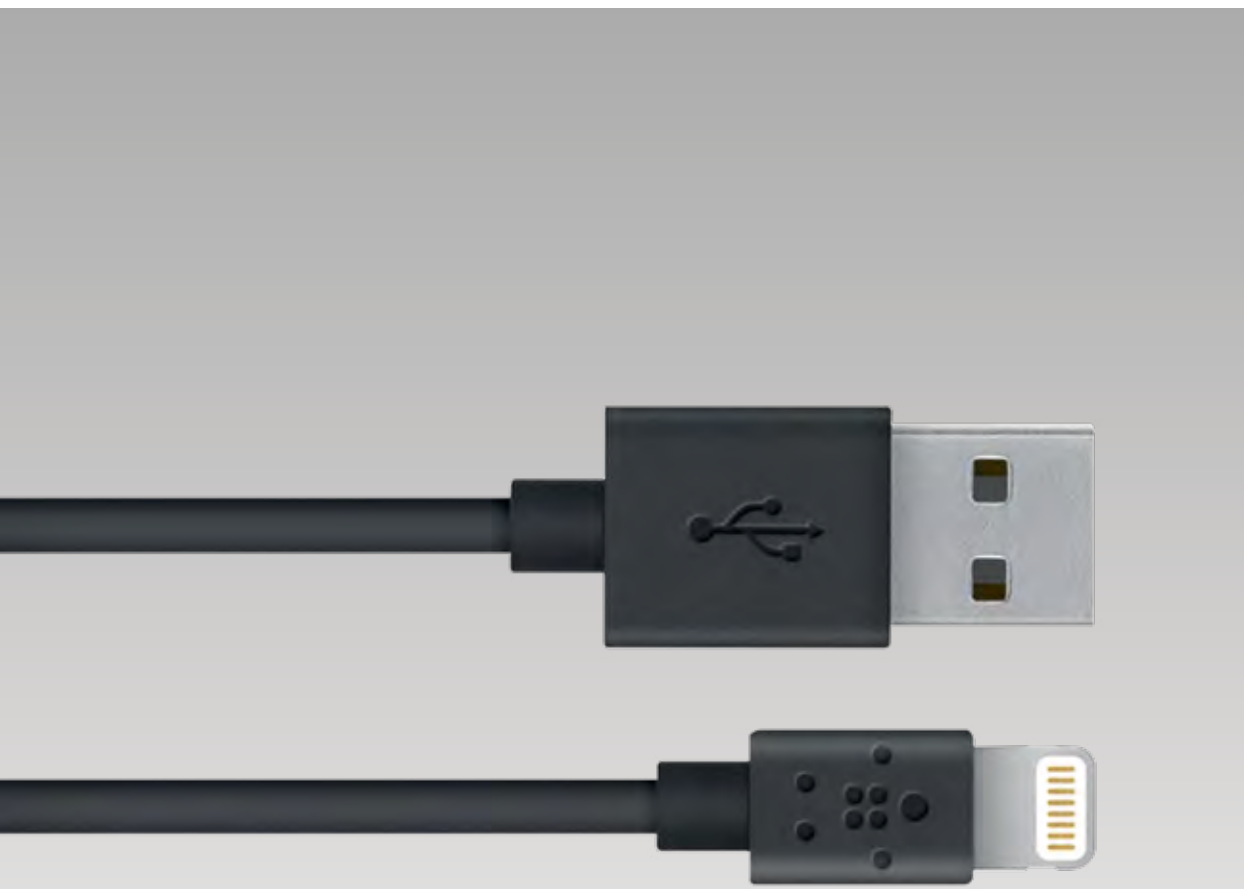

Lightning to USB Cable