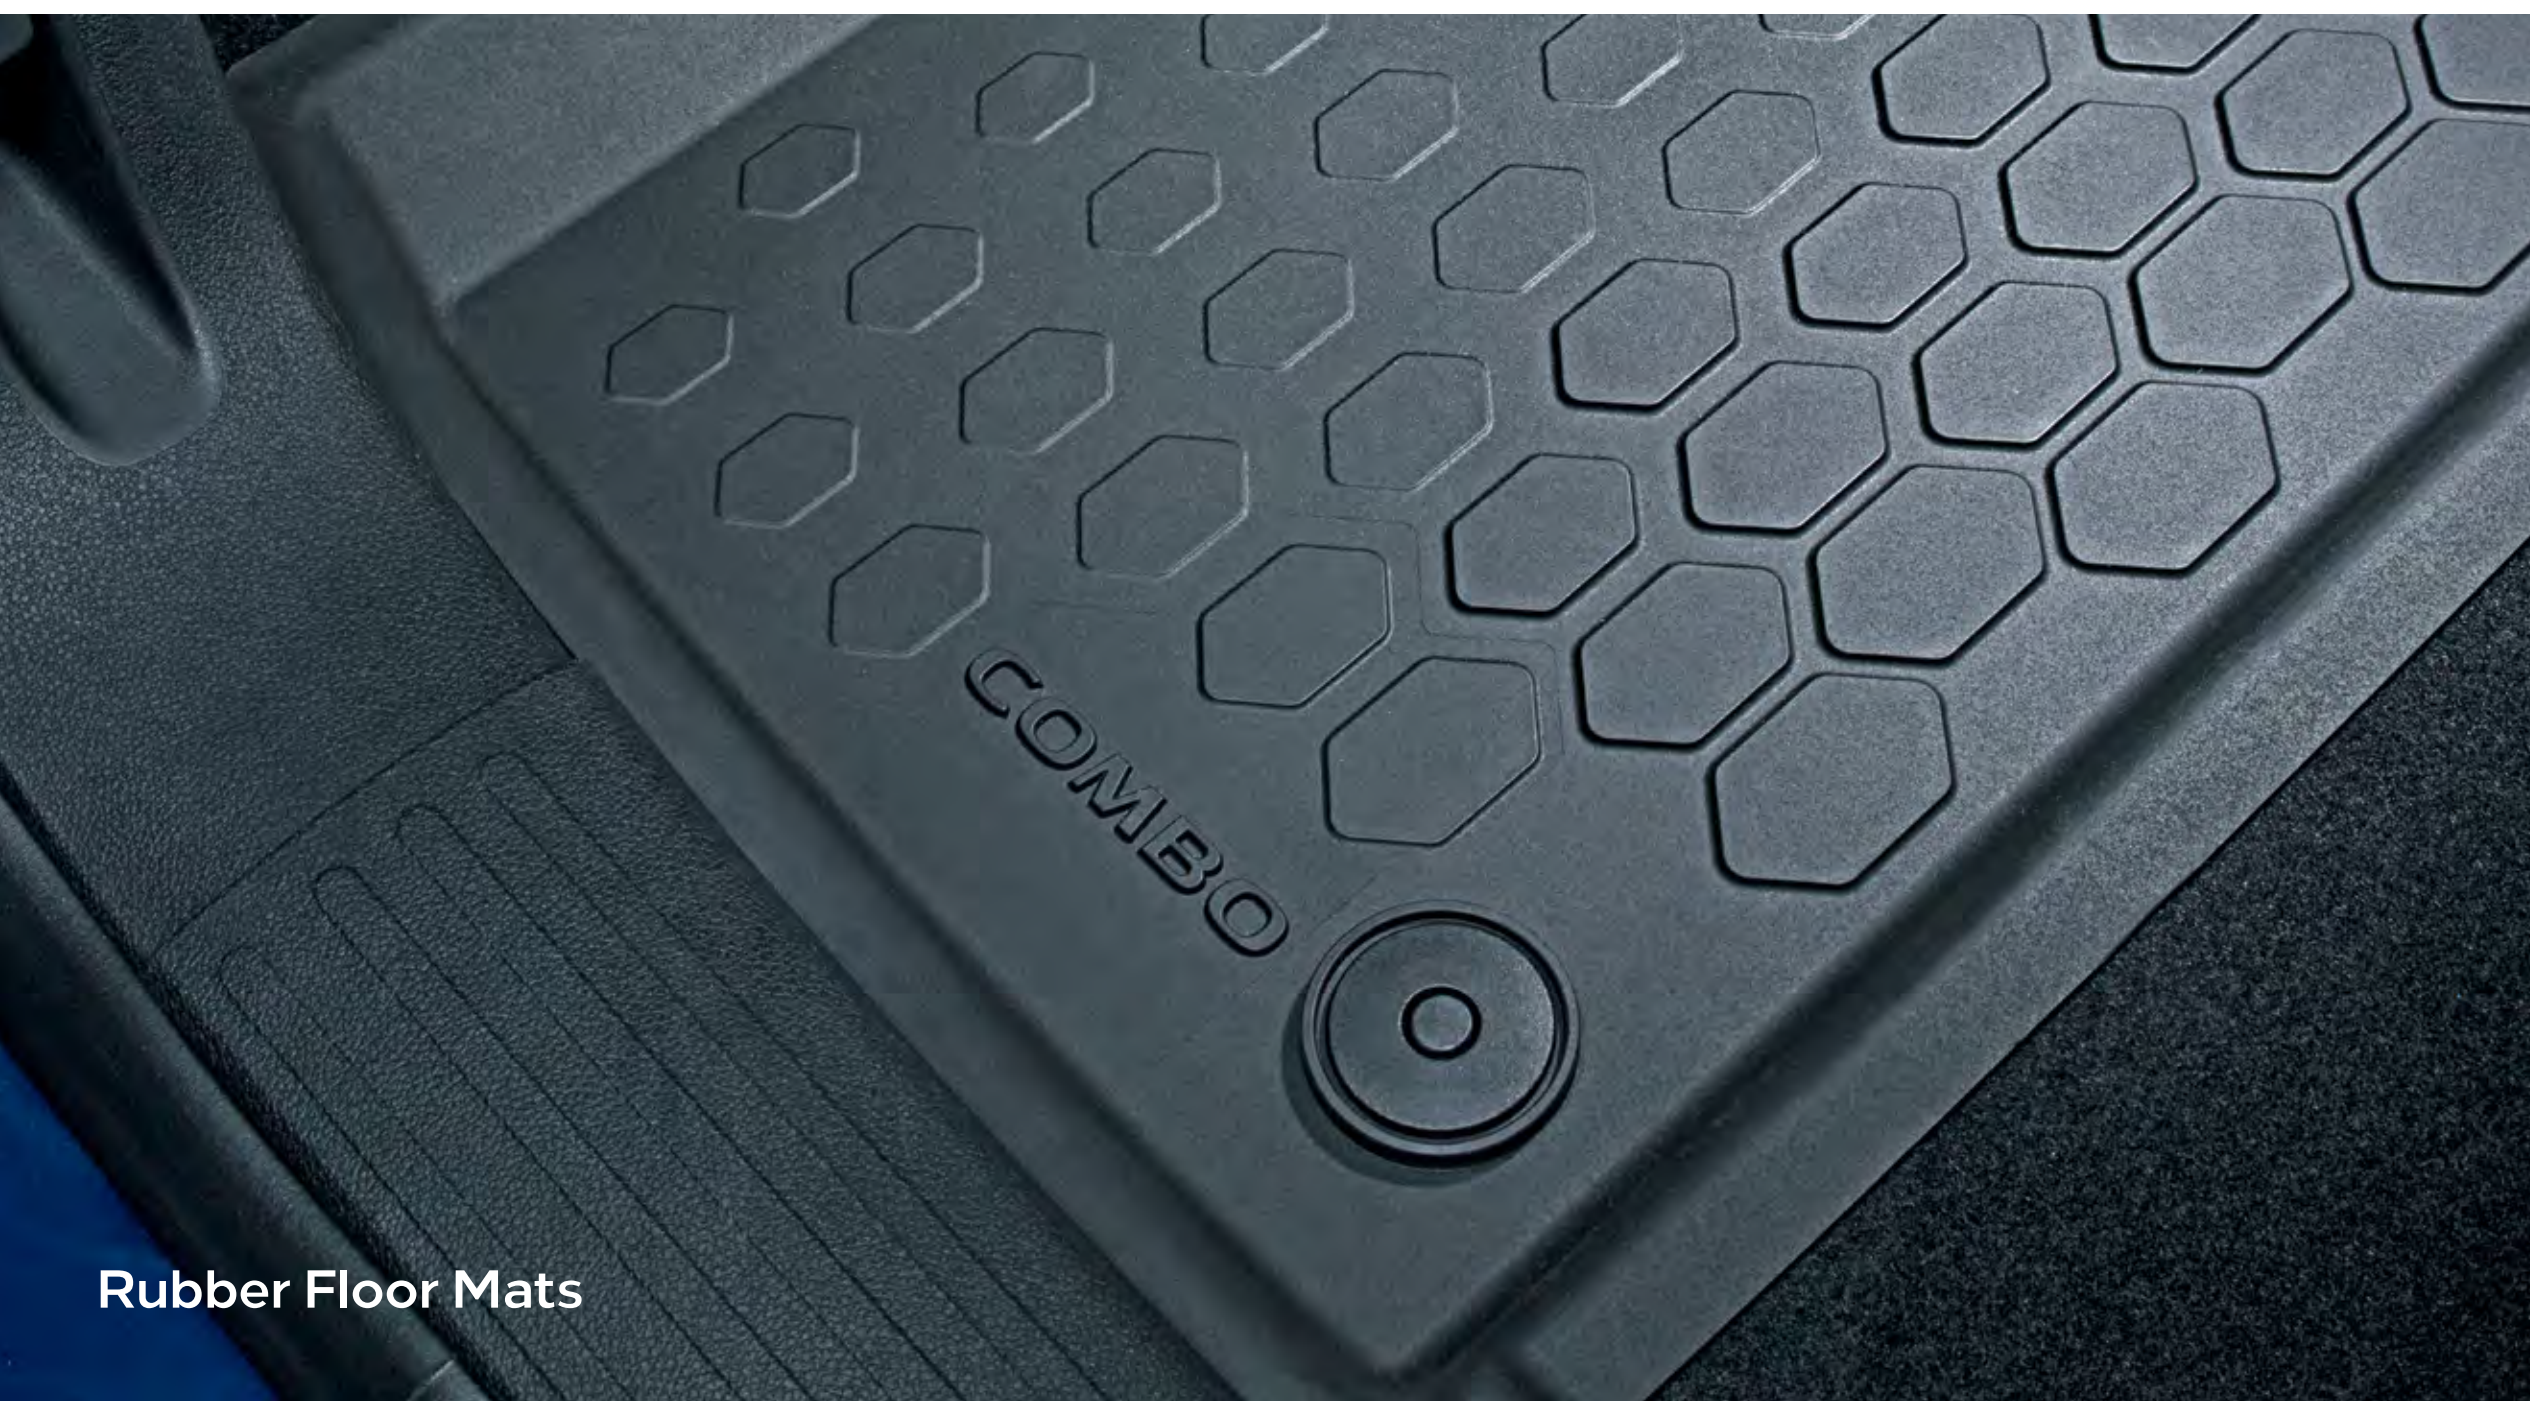

Carpet Floor Mats

Splash Guards

Rear Window Guards

Rubber Floor Mats