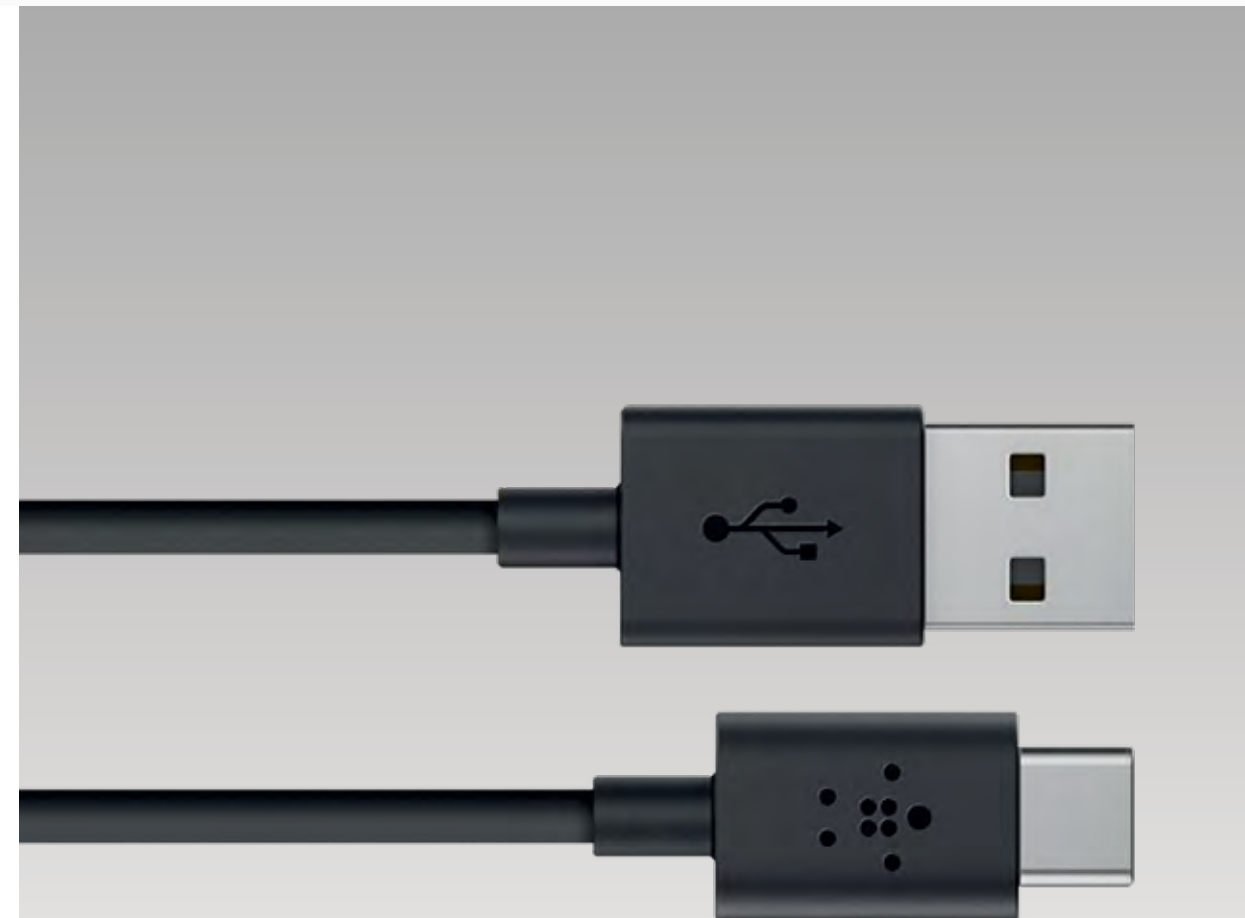

Part No. UKNMBCHM
£26.66 (exc. VAT)

Road Rockstar

4-Port Car Charger with extending USB hub.

Part No. UKNMBRRS
£26.66 (exc. VAT)

Universal Car Charger with USB-C Cable

Charge your USB-C device.

Part No. UKNMBTCK
£18.33 (exc. VAT)

Universal Car Charger with Micro-USB

USB-C Charge/Sync Cable

Lightning to USB Cable

Micro-USB Charge/Sync Cable

2-Port Universal Car Charger

Universal Car Charger with Micro-USB

Charge your device rapidly and safely.