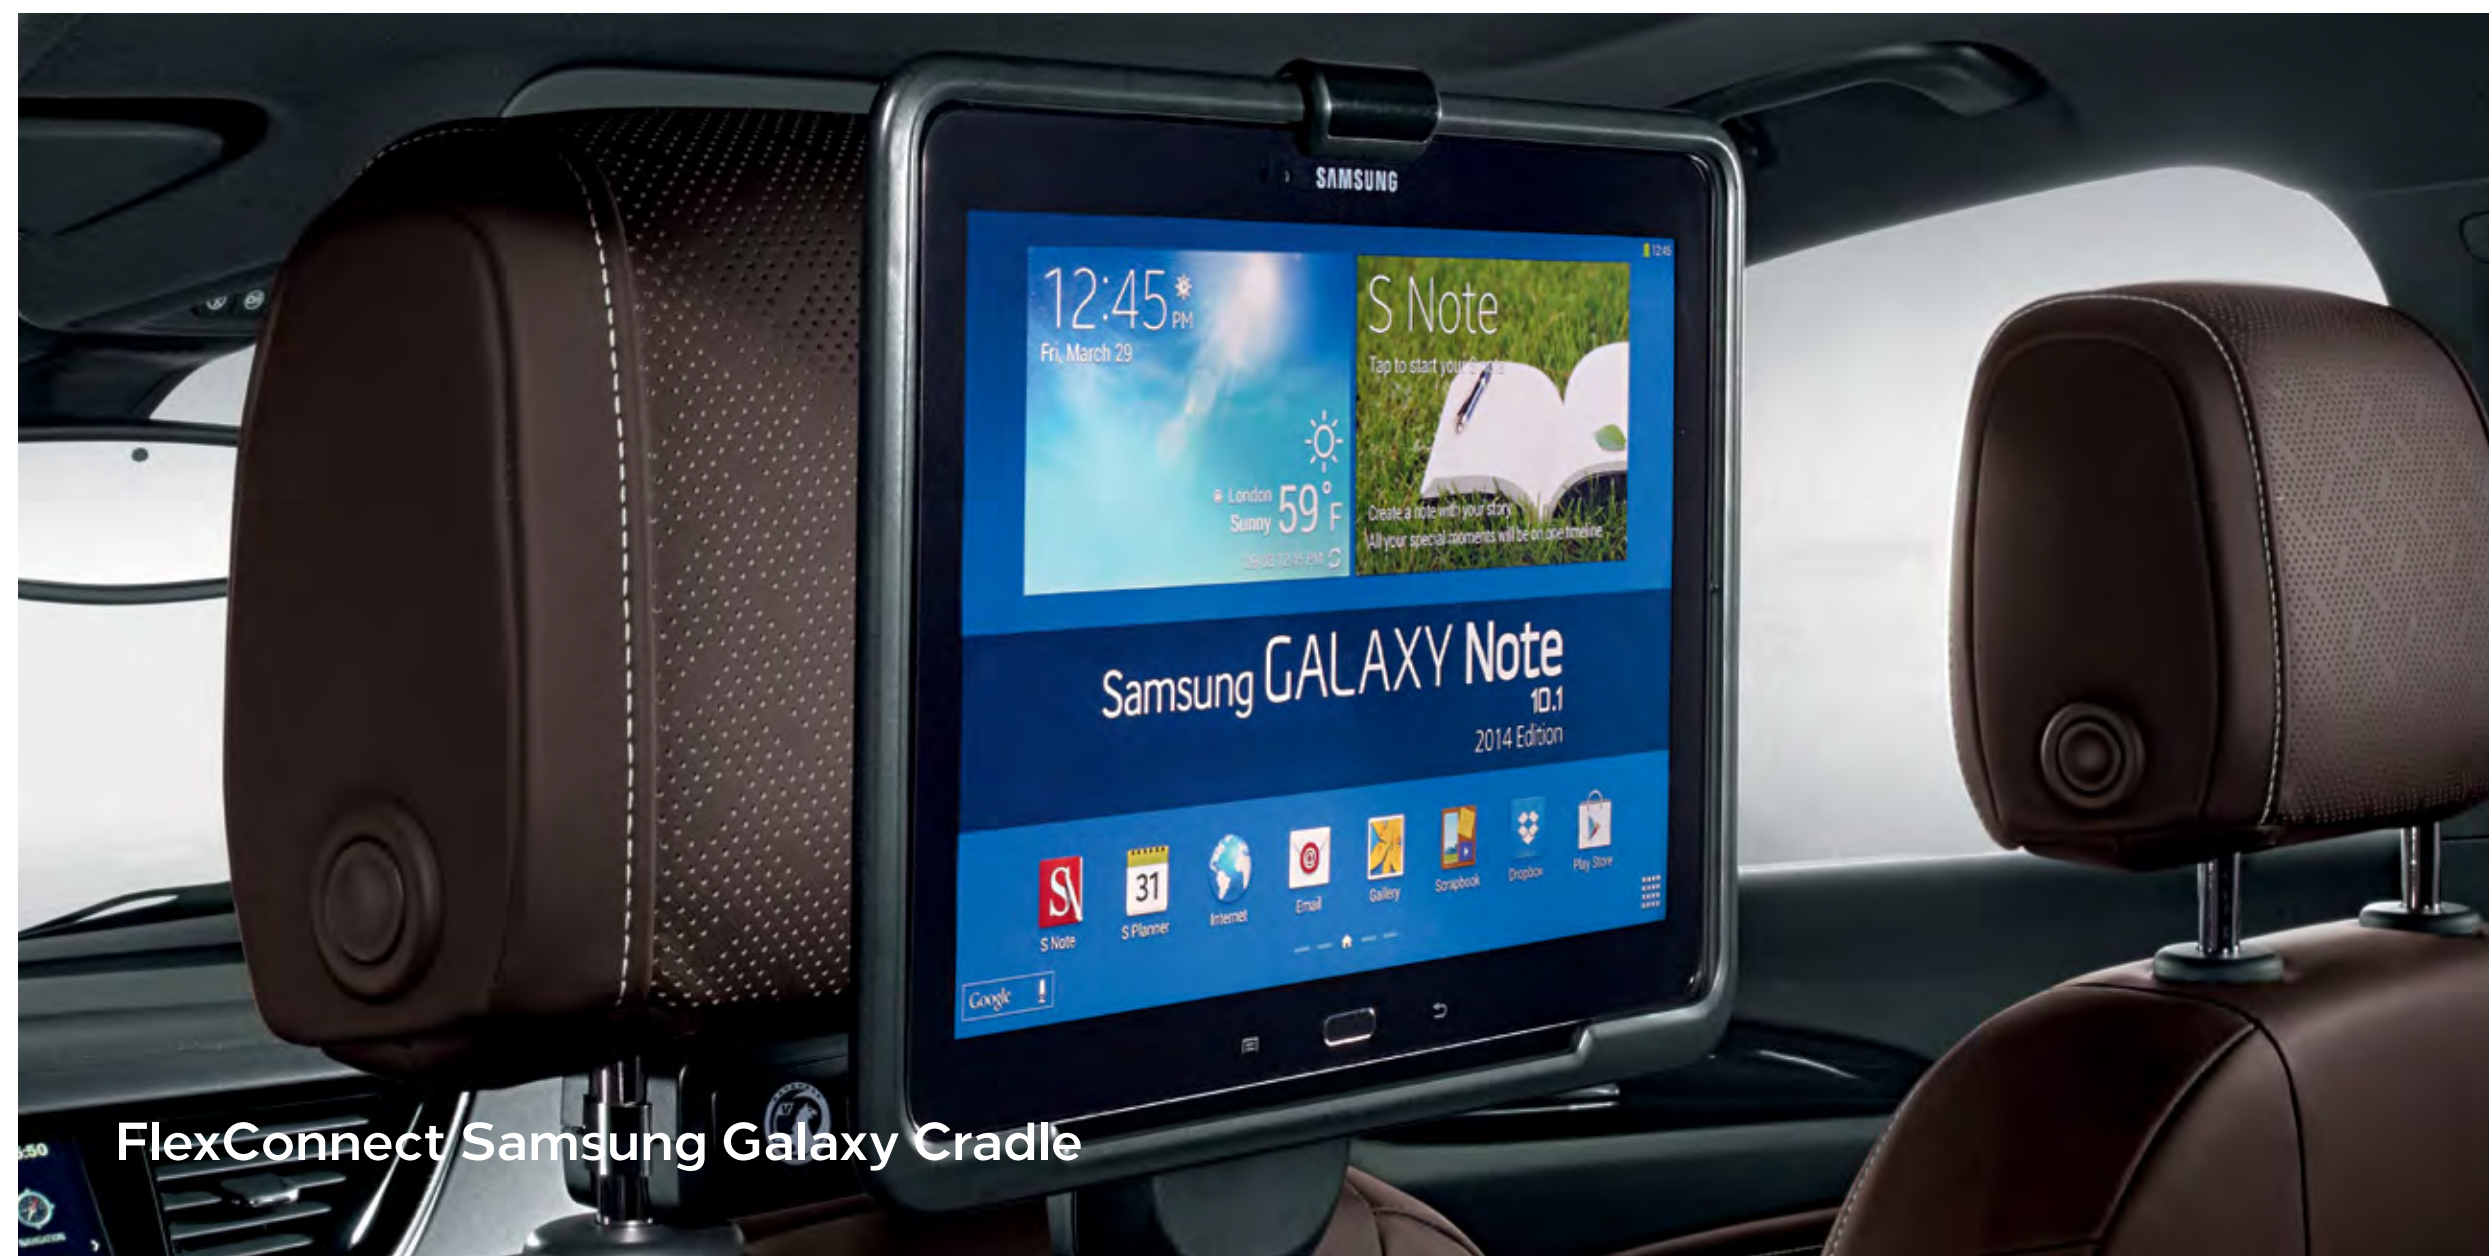

\*\*Cup not included.

FlexConnect iPad Cradle

FlexConnect iPad Air Cradle

FlexConnect iPad Mini Cradle

FlexConnect Samsung Galaxy Cradle

## FlexConnect Range

A range of tablet cradles, fully adjustable for watching films, reading and typing. Simply detach from the bracket to take your device with you in the holder.