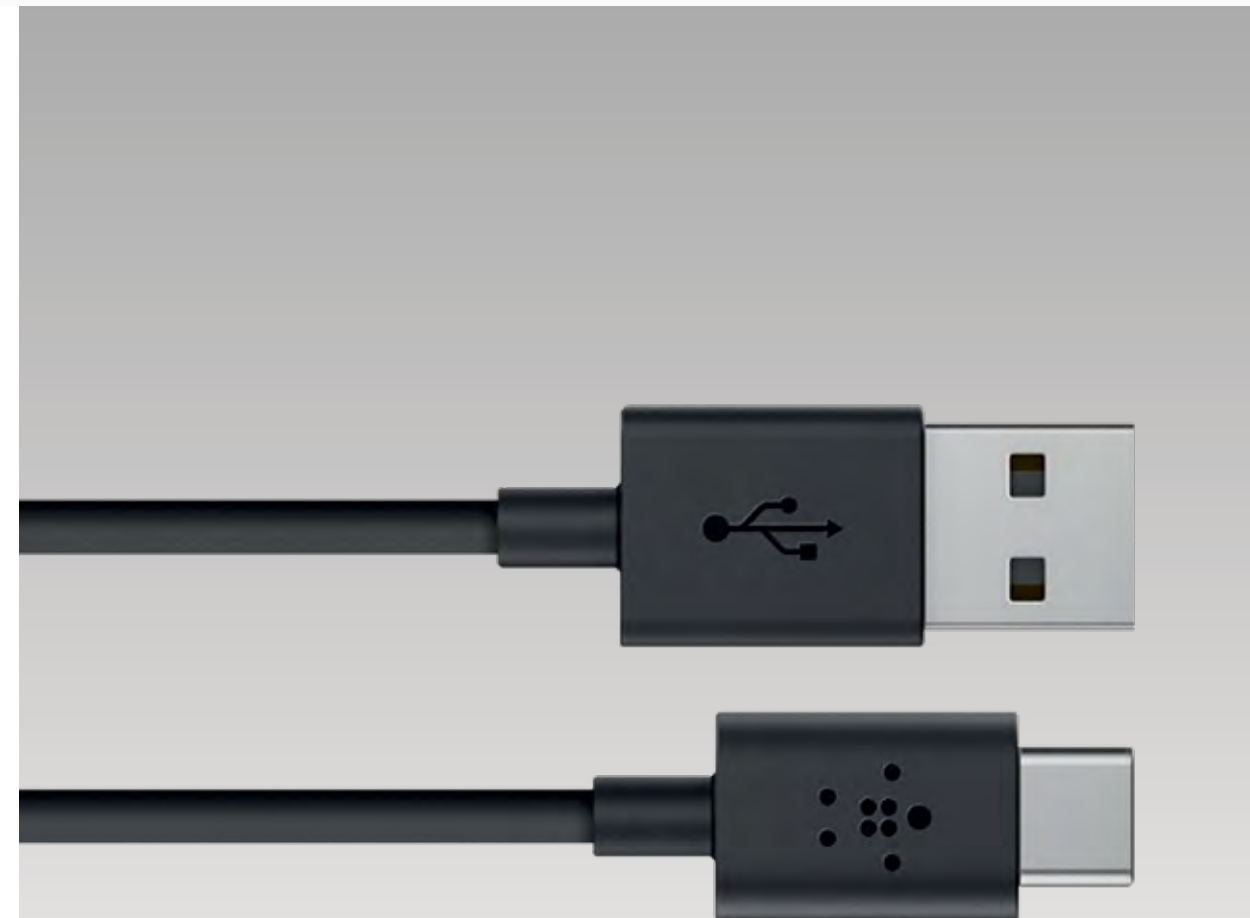

Lightning to USB Cable

Micro-USB Charge/Sync Cable

2-Port Universal Car Charger

Universal Car Charger with Micro-USB

Charge your device rapidly and safely.

Part No. UKNMBMCK
£16.99

USB-C Charge/Sync Cable

Charge and sync your device.

Part No. UKNMBTCB
£16.99

Lightning to USB Cable

Charge and sync your device.

Part No. UKNMBLCB
£21.99

Micro-USB Charge/Sync Cable

Charge and sync your device.

Part No. UKNMBMCB
£12.99

2-Port Universal Car Charger

Charge two devices simultaneously.

Part No. UKNMBDCC
£21.99

^Every Belkin BOOST↑UP™ mobile charger is backed by a £1,500 Connected Equipment Warranty.