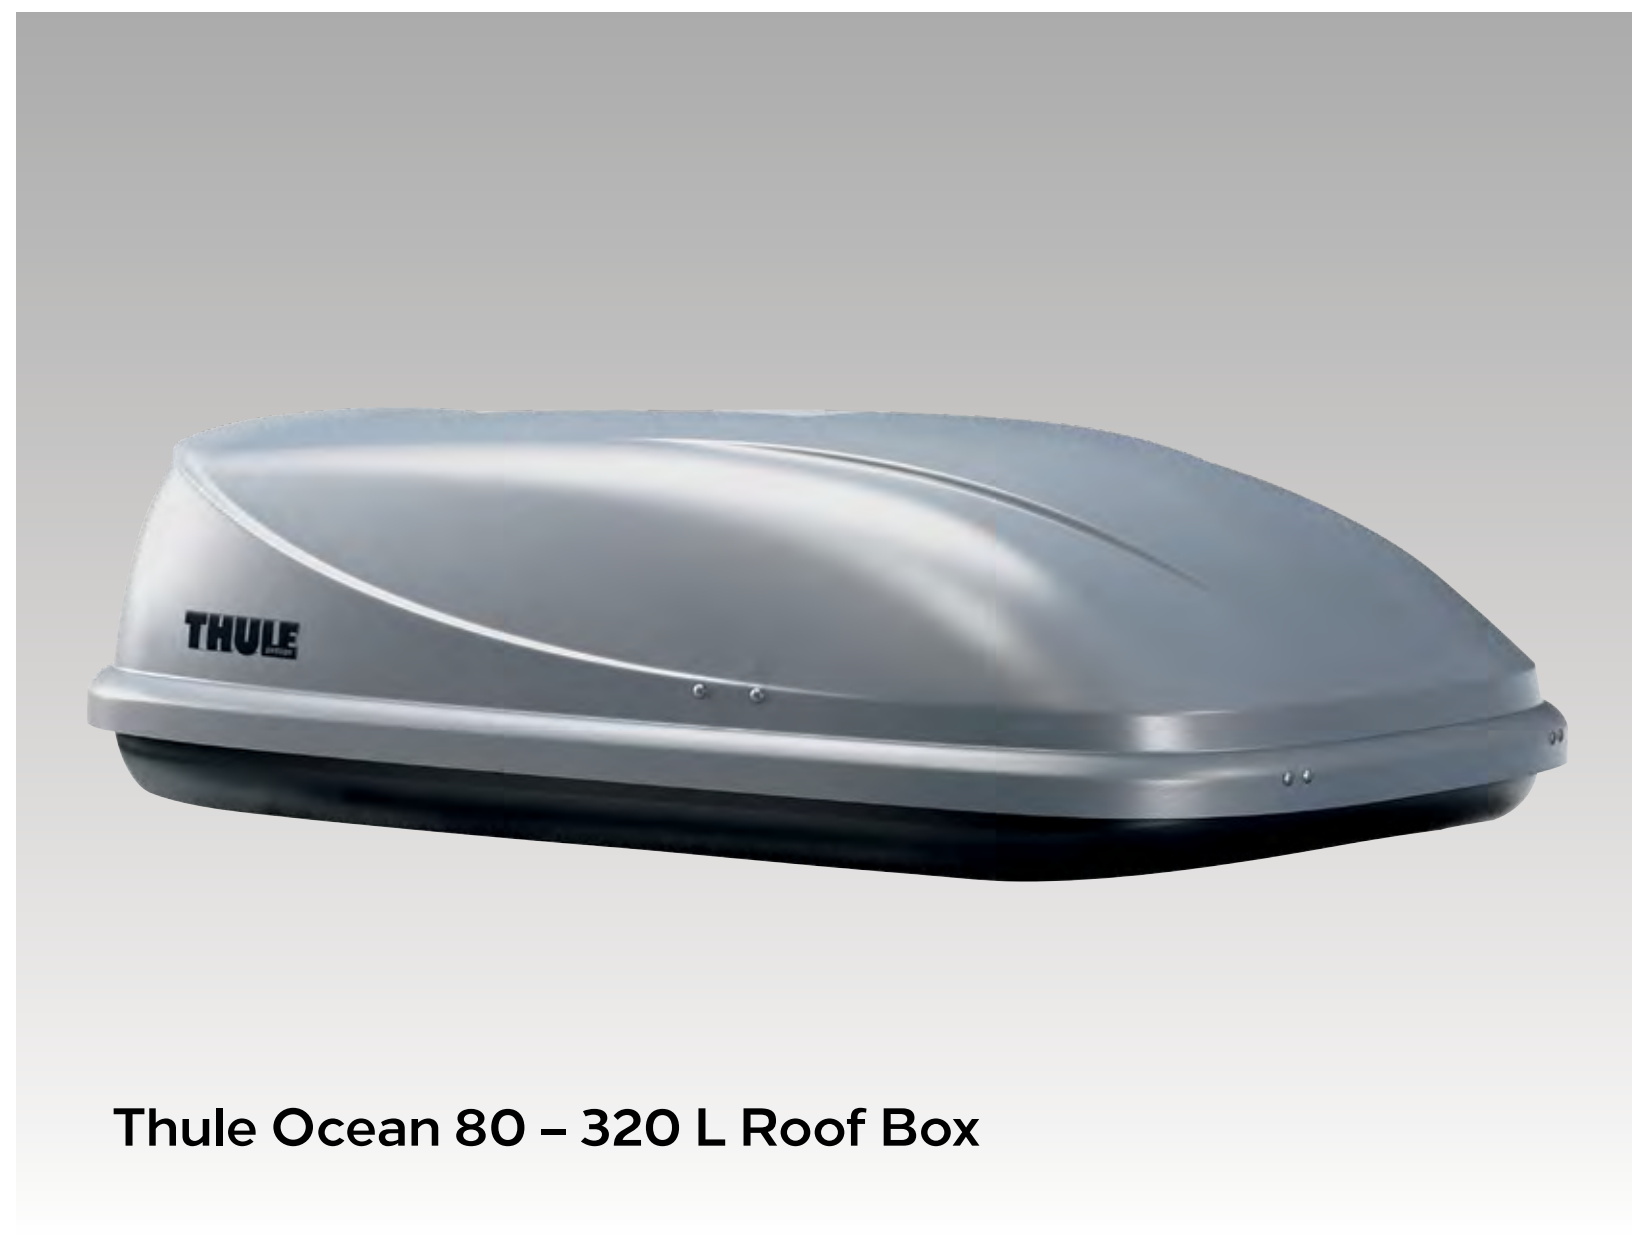

Thule Ocean 80 – 320 L Roof Box