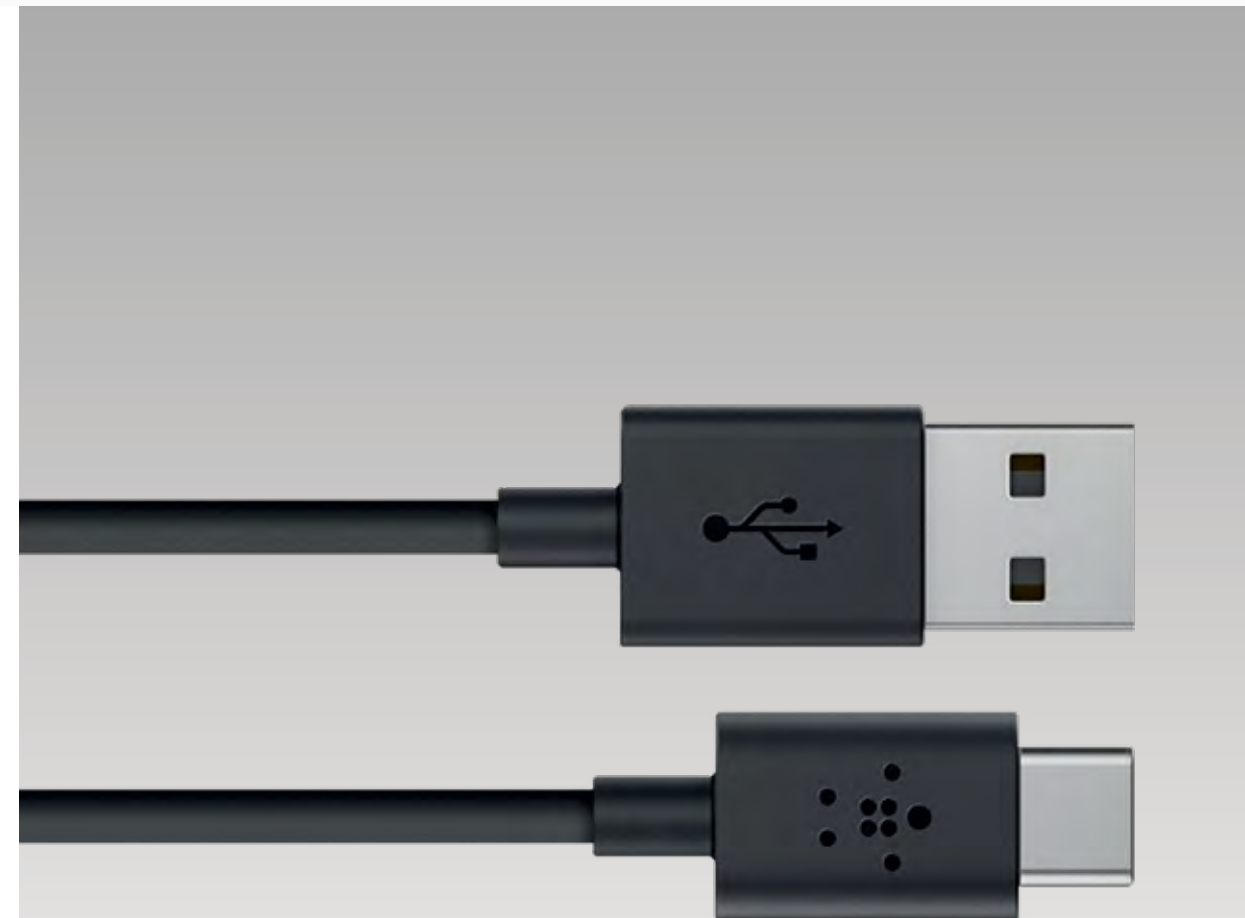

Part No. UKNMBRRS
£26.66 (exc. VAT)

Universal Car Charger with USB-C Cable

Charge your USB-C device.

Part No. UKNMBTCK
£18.33 (exc. VAT)

Universal Car Charger with Micro-USB

USB-C Charge/Sync Cable

Lightning to USB Cable

Micro-USB Charge/Sync Cable

2-Port Universal Car Charger

Universal Car Charger with Micro-USB

Charge your device rapidly and safely.

Part No. UKNMBMCK
£14.16 (exc. VAT)

USB-C Charge/Sync Cable

Charge and sync your device.