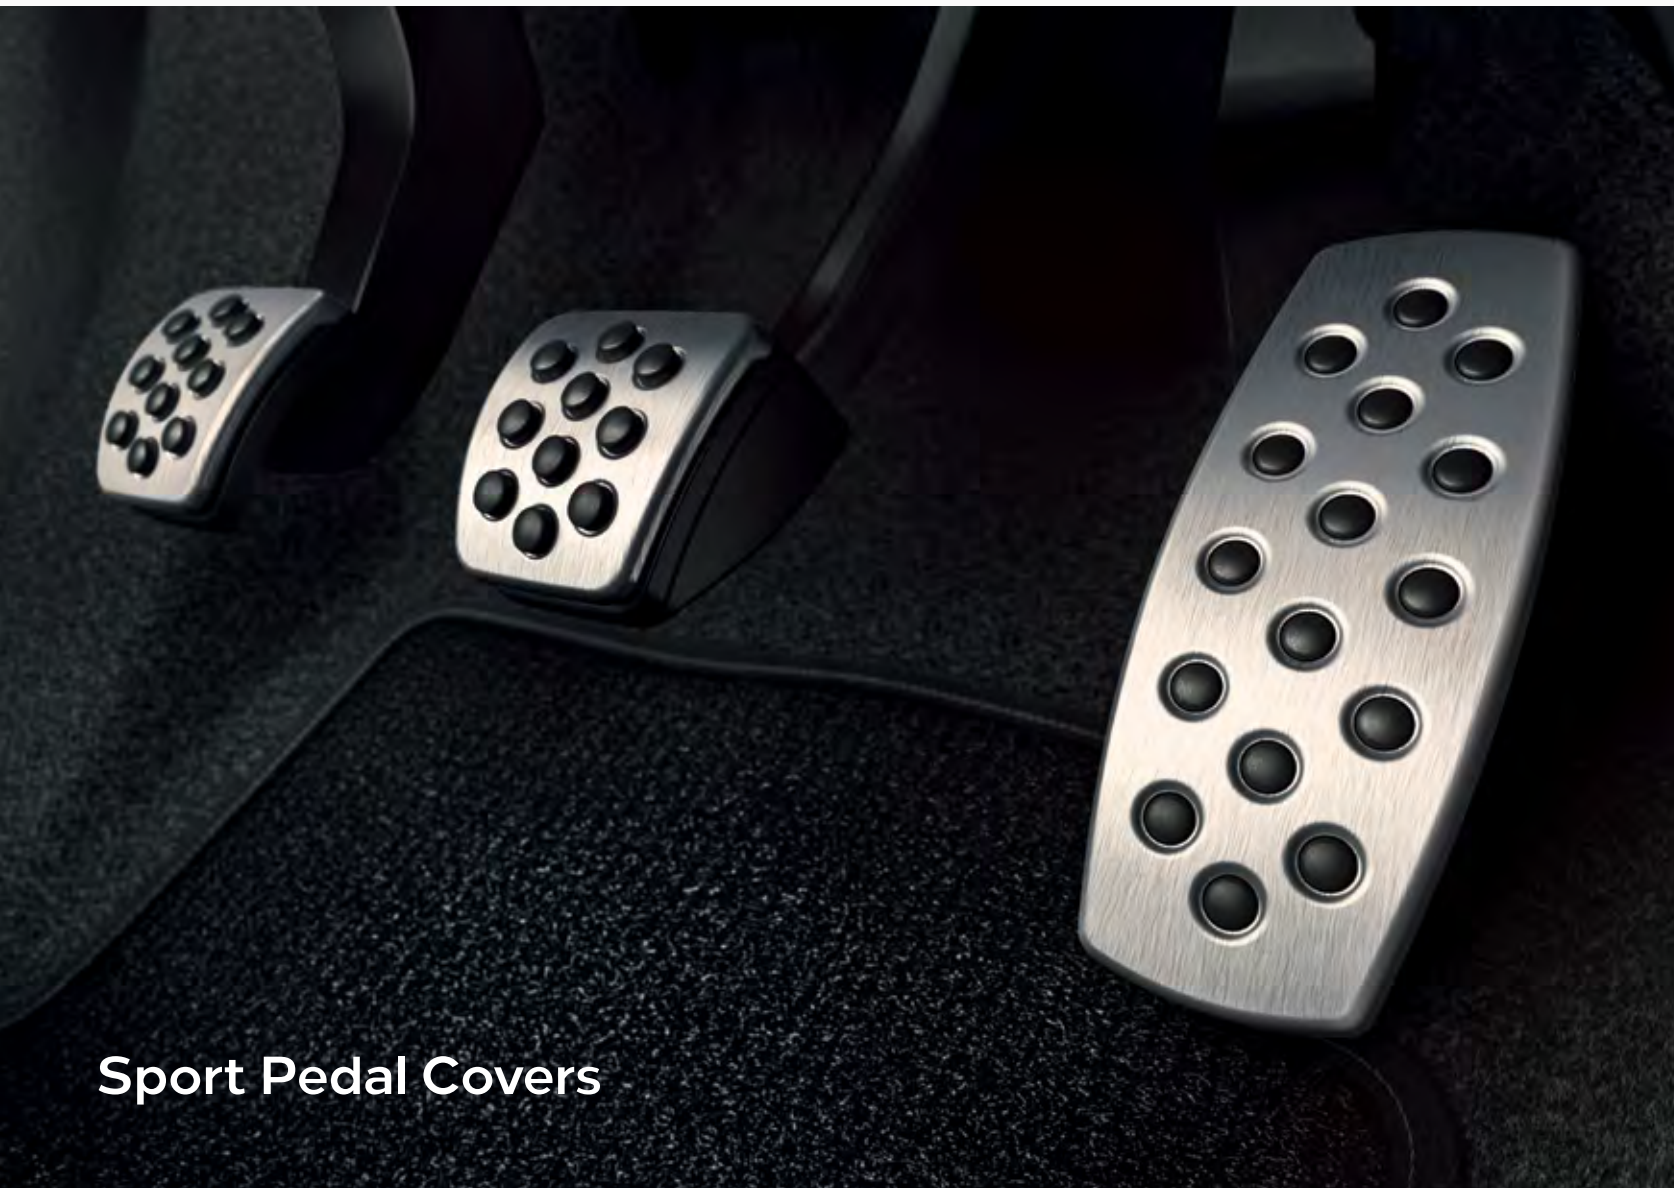

Part No. 39128944
£176

Sport Pedal Covers

Stainless Steel Door Sills

Privacy Shades

Illuminated Door Sills

Sport Pedal Covers

Add an even more stylish and sporty look to your Crossland X's interior with the racing glitz of alloy pedal covers.