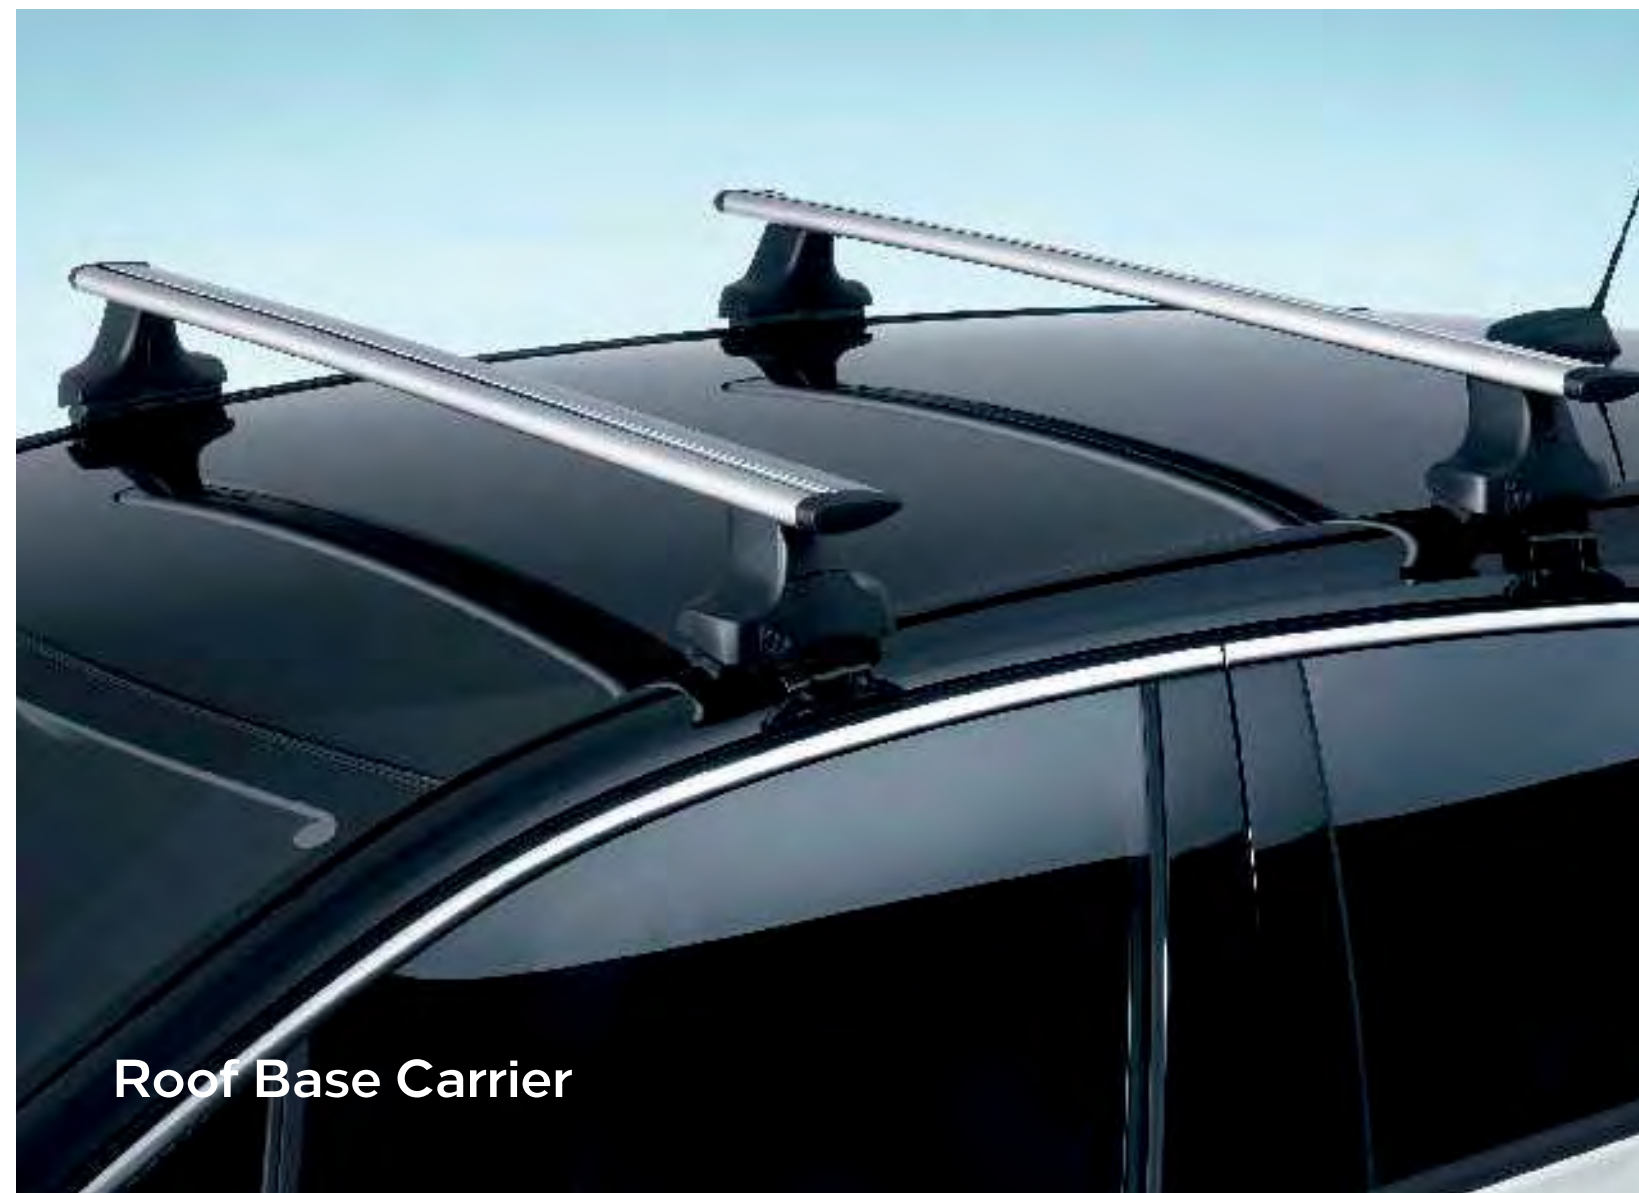

£97

Illuminated Door Sills

Take your styling up a notch with illuminated door sills. They protect against scuffs too.

Part No. 39088989

£159

Side Steps

Splash Guards

Roof Base Carrier