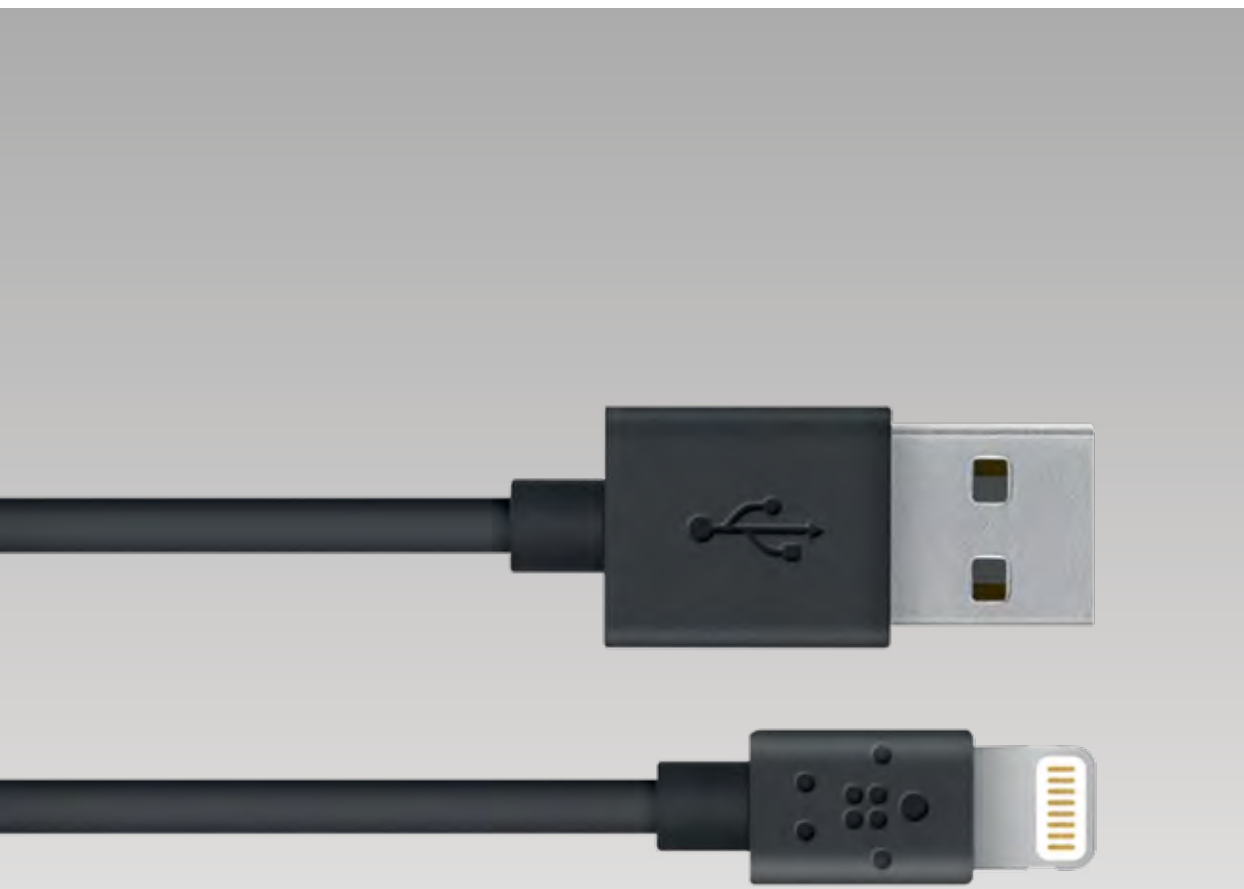

Charge and sync your device.

Part No. UKNMBLCK
£21.99

Universal Car Cup Phone Mount

Adjustable cup holder mount compatible with 6-inch devices.

Part No. UKNMBCHM
£31.99

Road Rockstar

4-Port Car Charger with extending USB hub.

Part No. UKNMBRRS
£31.99

Universal Car Charger with USB-C Cable

Charge your USB-C device.

Part No. UKNMBTCK
£21.99

Universal Car Charger with Micro-USB

USB-C Charge/Sync Cable

Lightning to USB Cable

Micro-USB Charge/Sync Cable