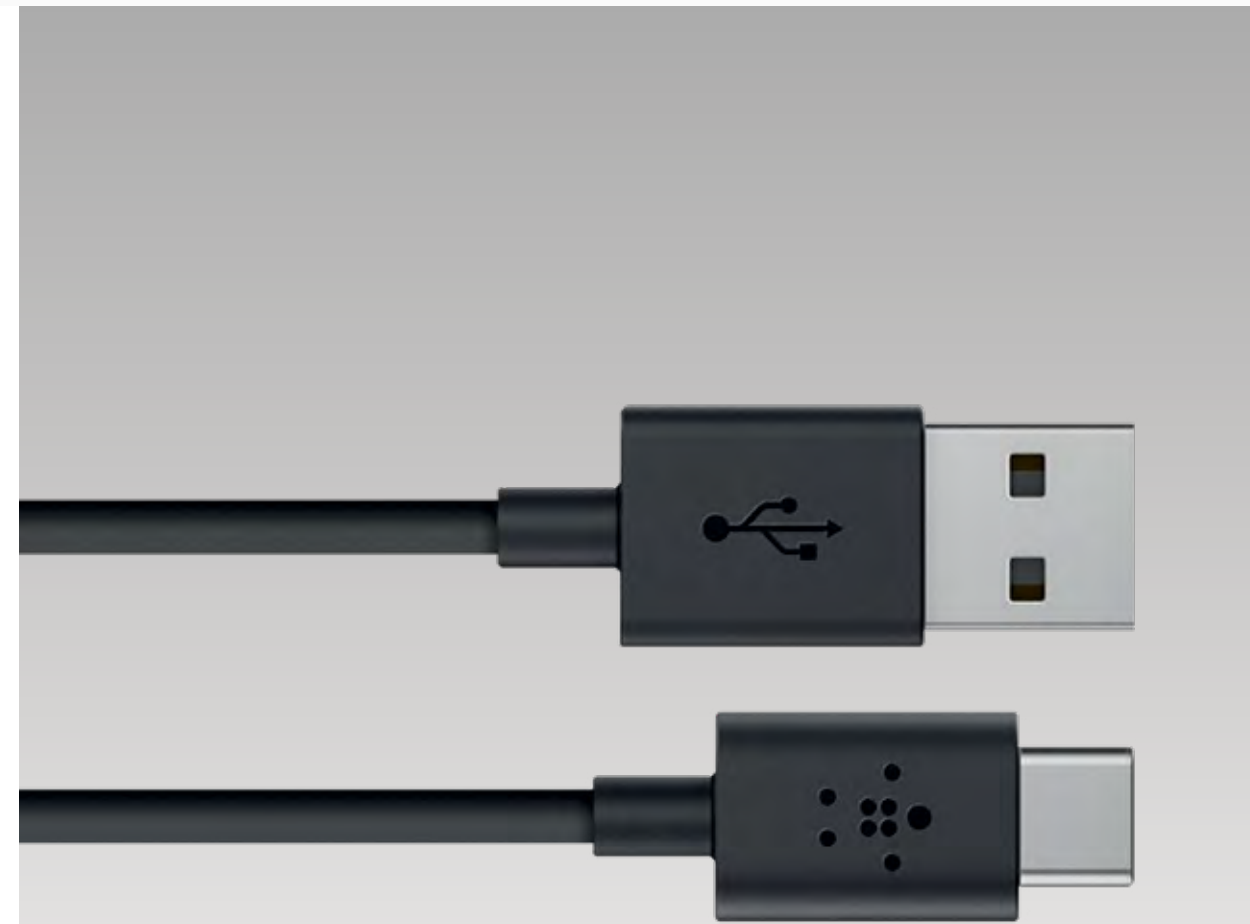

Charge and sync your device.

Part No. UKNMBLCK
£21.99

Universal Car Cup Phone Mount

Adjustable cup holder mount compatible with 6-inch devices.

Part No. UKNMBCHM
£31.99

Road Rockstar

4-Port Car Charger with extending USB hub.

Part No. UKNMBRRS
£31.99

Universal Car Charger with USB-C Cable

Charge your USB-C device.

Part No. UKNMBTCK
£21.99

Universal Car Charger with Micro-USB

USB-C Charge/Sync Cable

Lightning to USB Cable

Micro-USB Charge/Sync Cable