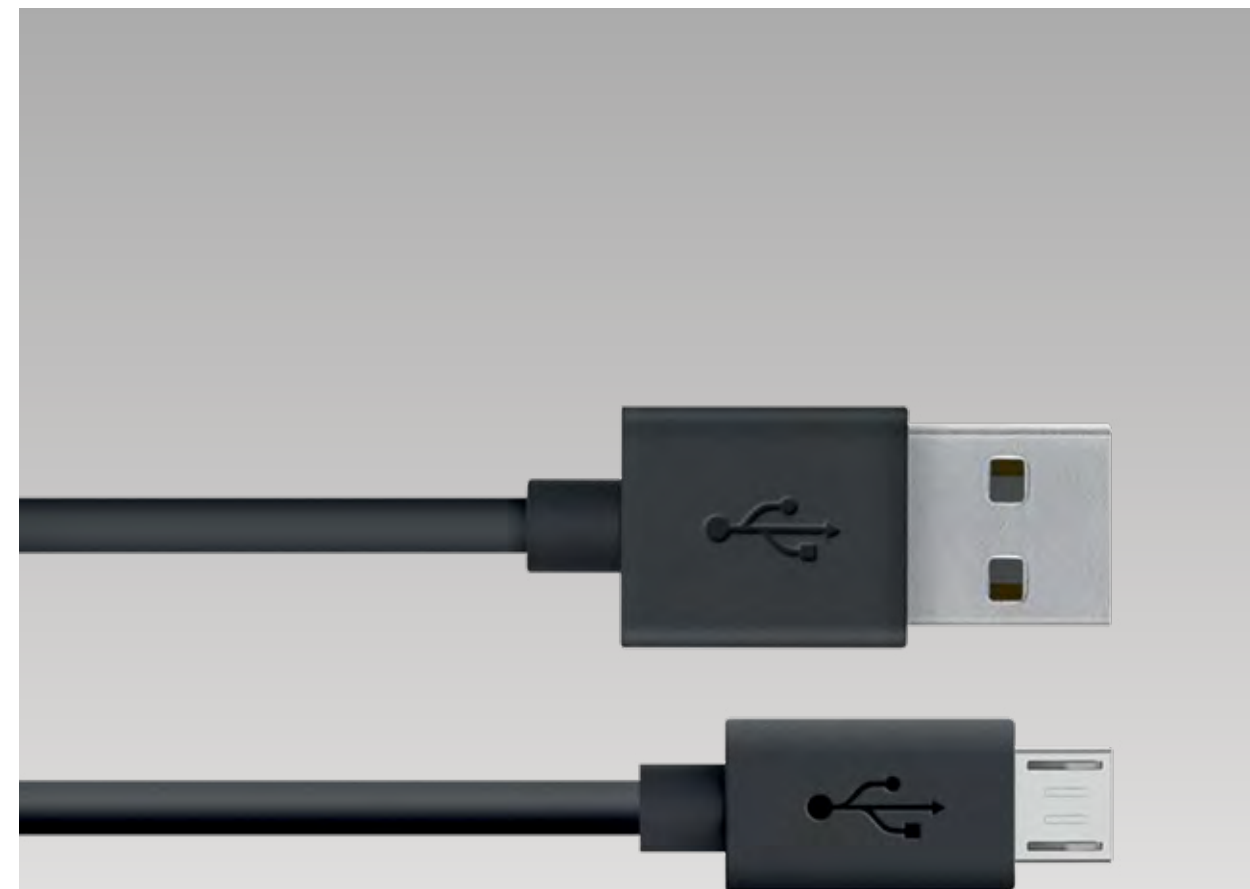

Charge and sync your device.

Part No. UKNMBLCK
£21.99

Universal Car Cup Phone Mount

Adjustable cup holder mount compatible with 6-inch devices.

Part No. UKNMBCHM
£31.99

Road Rockstar

4-Port Car Charger with extending USB hub.

Part No. UKNMBRRS
£31.99

Universal Car Charger with USB-C Cable

Charge your USB-C device.

Part No. UKNMBTCK
£21.99

Universal Car Charger with Micro-USB

USB-C Charge/Sync Cable

Lightning to USB Cable

Micro-USB Charge/Sync Cable