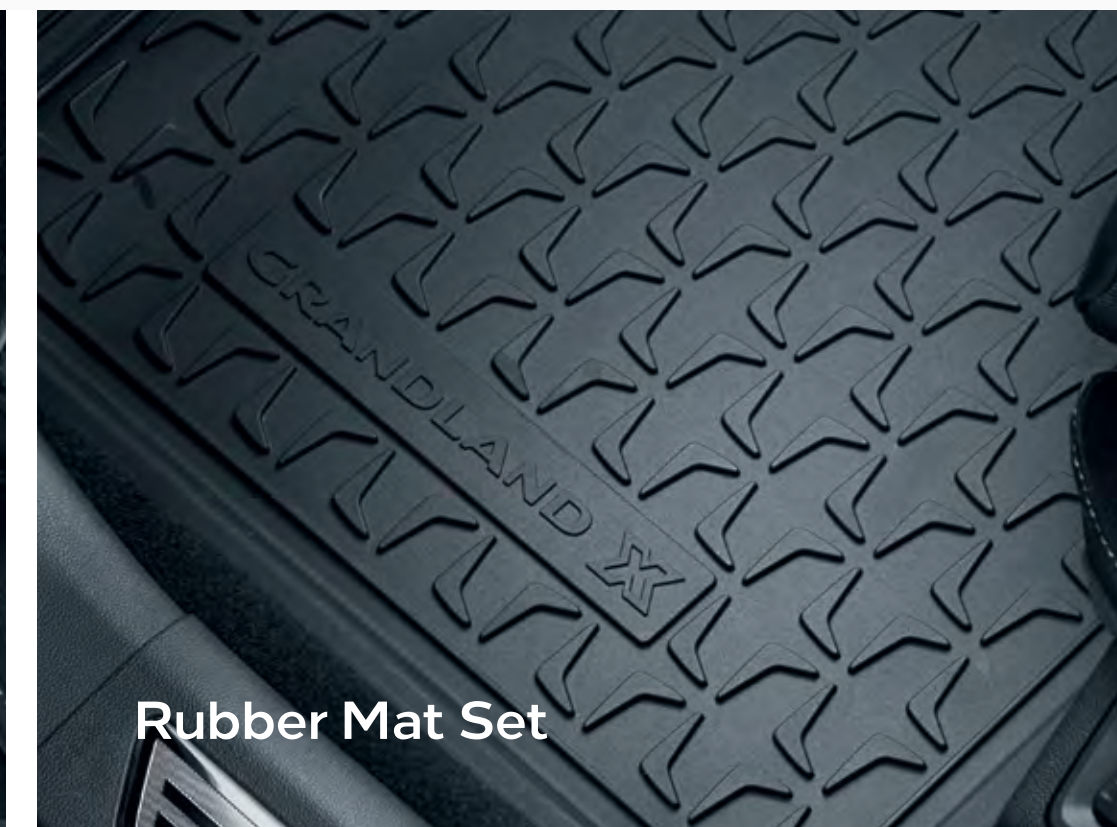

Genuine Vauxhall
Accessories

Your Grandland X

Upgraded

Roof Base Carrier

Velour Floor Mats

Rubber Mat Set

Roof Base Carrier

This tough and easy-to-install base carrier is made to fit the full range of Thule roof carrier systems.