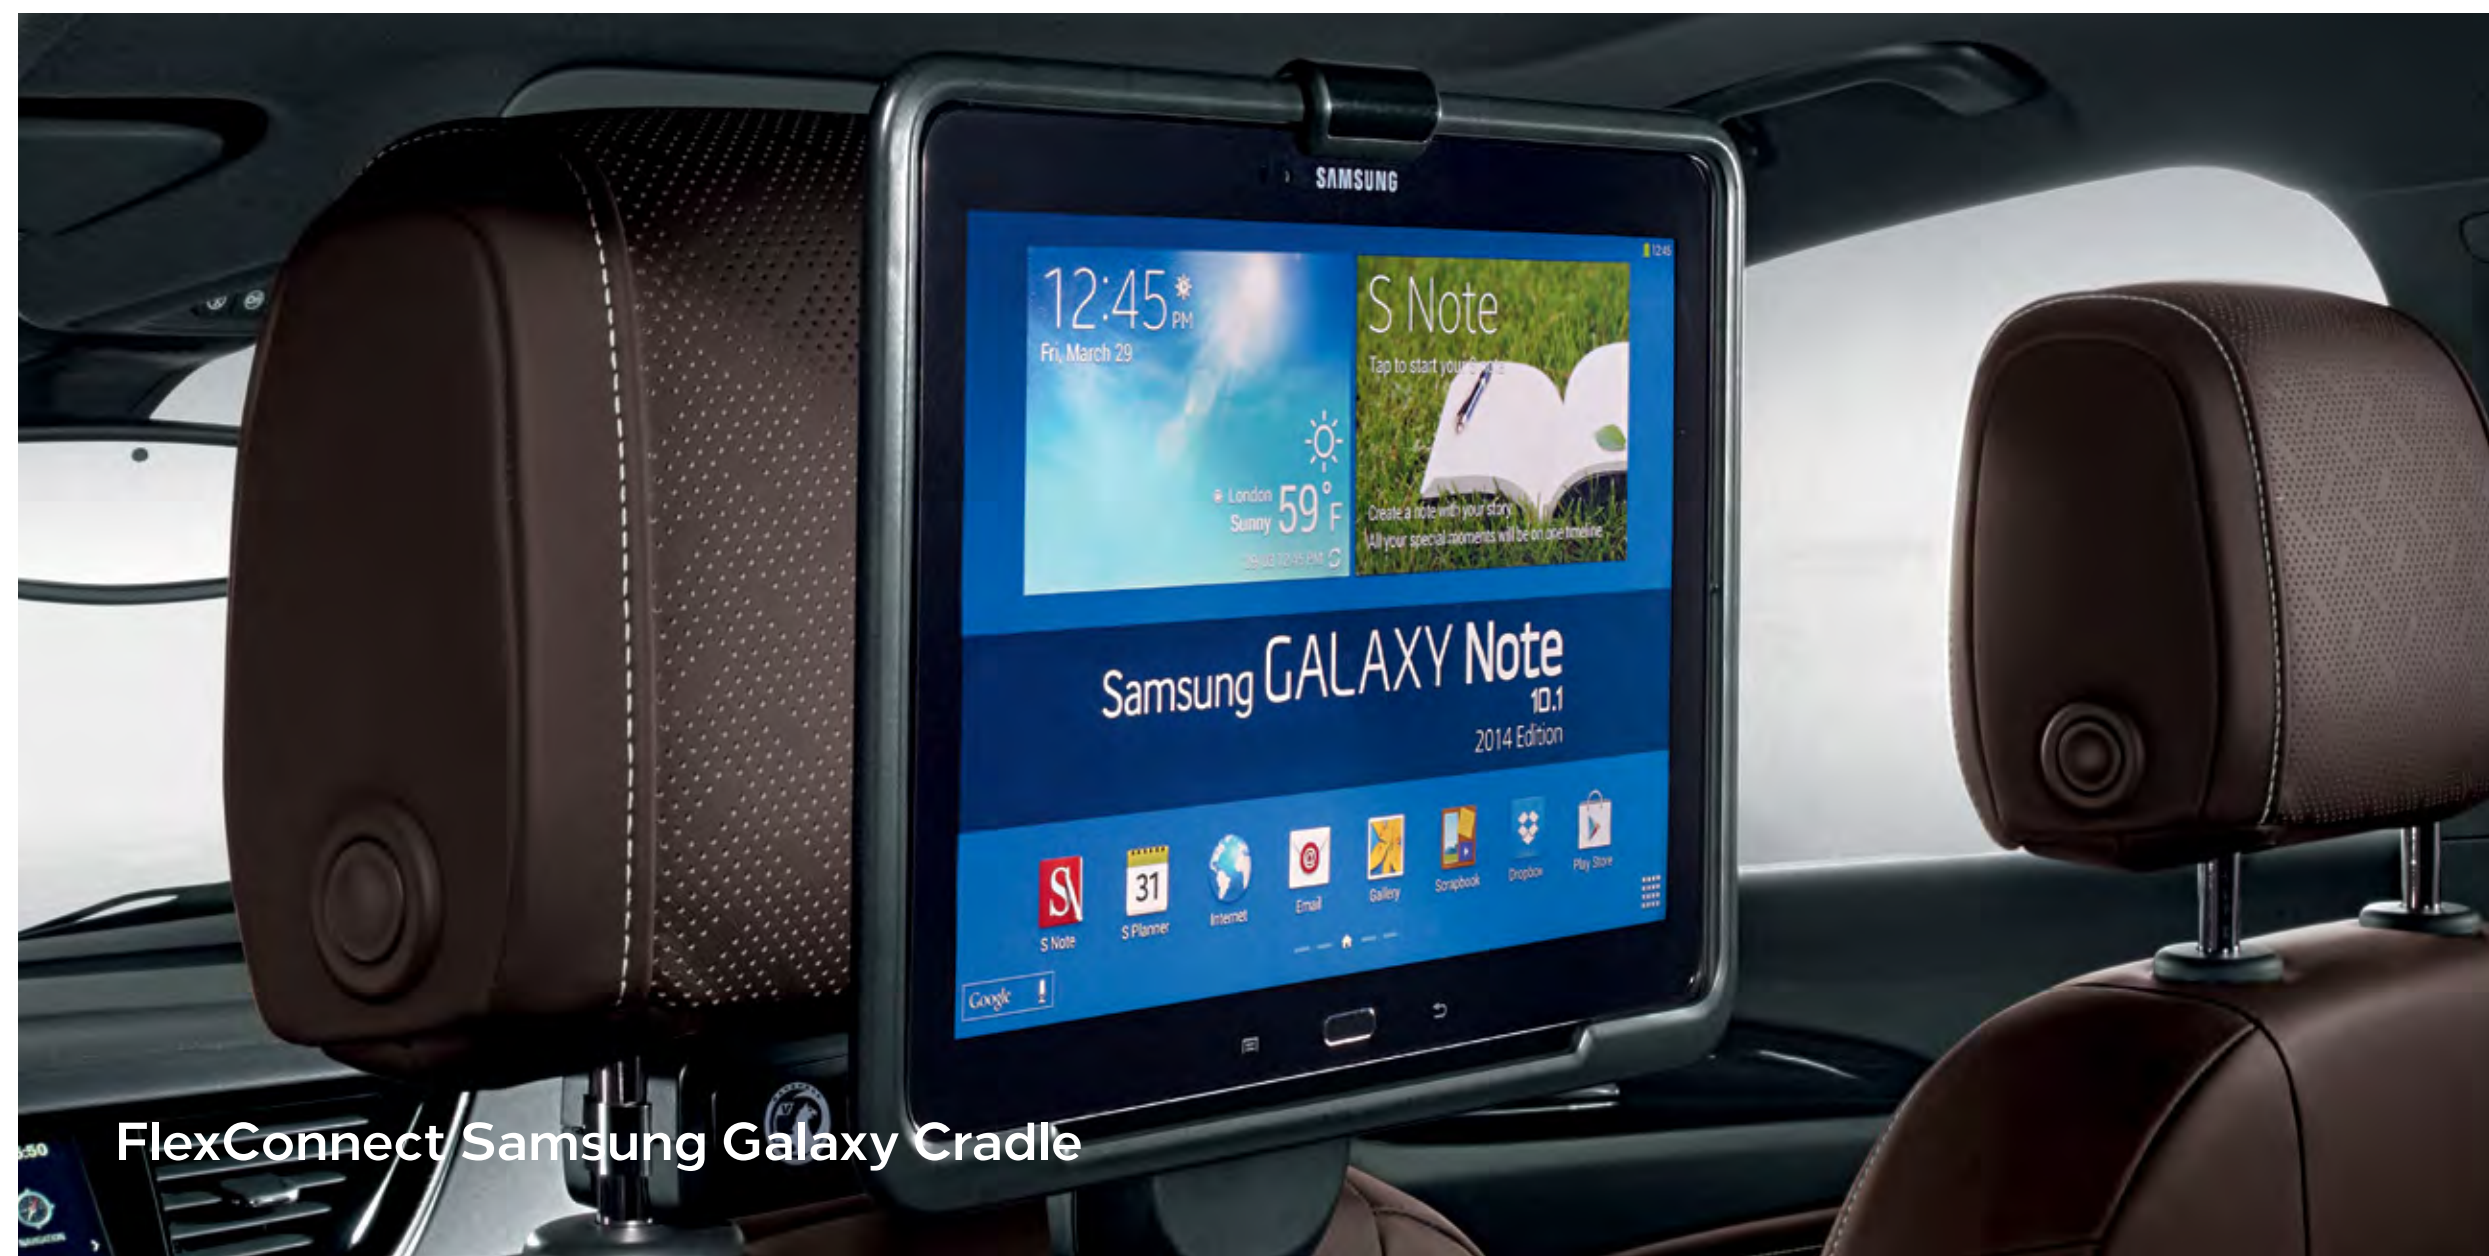

**Cup not included.

FlexConnect Coat Hanger

FlexConnect Folding Table

FlexConnect iPad Cradle

FlexConnect iPad Air Cradle

FlexConnect iPad Mini Cradle

FlexConnect Samsung Galaxy Cradle

FlexConnect Range

A range of tablet cradles, fully adjustable for watching films, reading and typing. Simply detach from the bracket to take your device with you in the holder.

FlexConnect iPad Cradle

Fits iPad 2, 3 and 4.