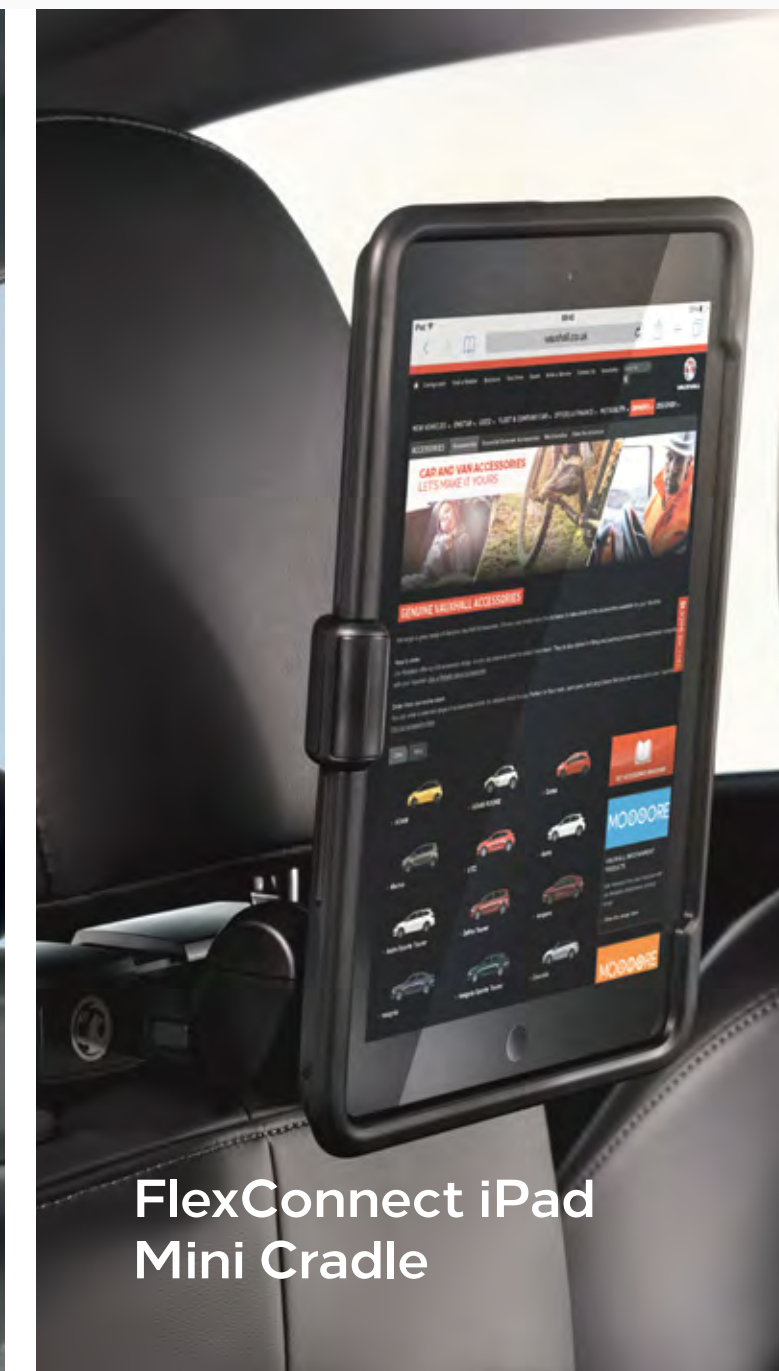

Part No. 13479199
£20

FlexConnect Hook

The universal hook lets you hang smaller baggage or shopping bags neatly behind the front seat.

Part No. 13479212
£27

FlexConnect Coat Hanger

Attach the clothes hanger to keep your jacket in perfect shape and easily at hand when you arrive at your destination.

Part No. 13479205
£40

FlexConnect Folding Table

The foldaway table offers a stable resting place for your personal items. Includes an integrated cup holder.**

Part No. 13479211
£65

*Not compatible with VXR models and cars with Recaro/sport seats with integrated head restraints.

**Cup not included.

FlexConnect iPad Cradle

FlexConnect iPad Air Cradle

FlexConnect iPad Mini Cradle

FlexConnect Samsung Galaxy Cradle

FlexConnect Range

A range of tablet cradles, fully adjustable for watching films, reading and typing. Simply detach from the bracket to take your device with you in the holder.