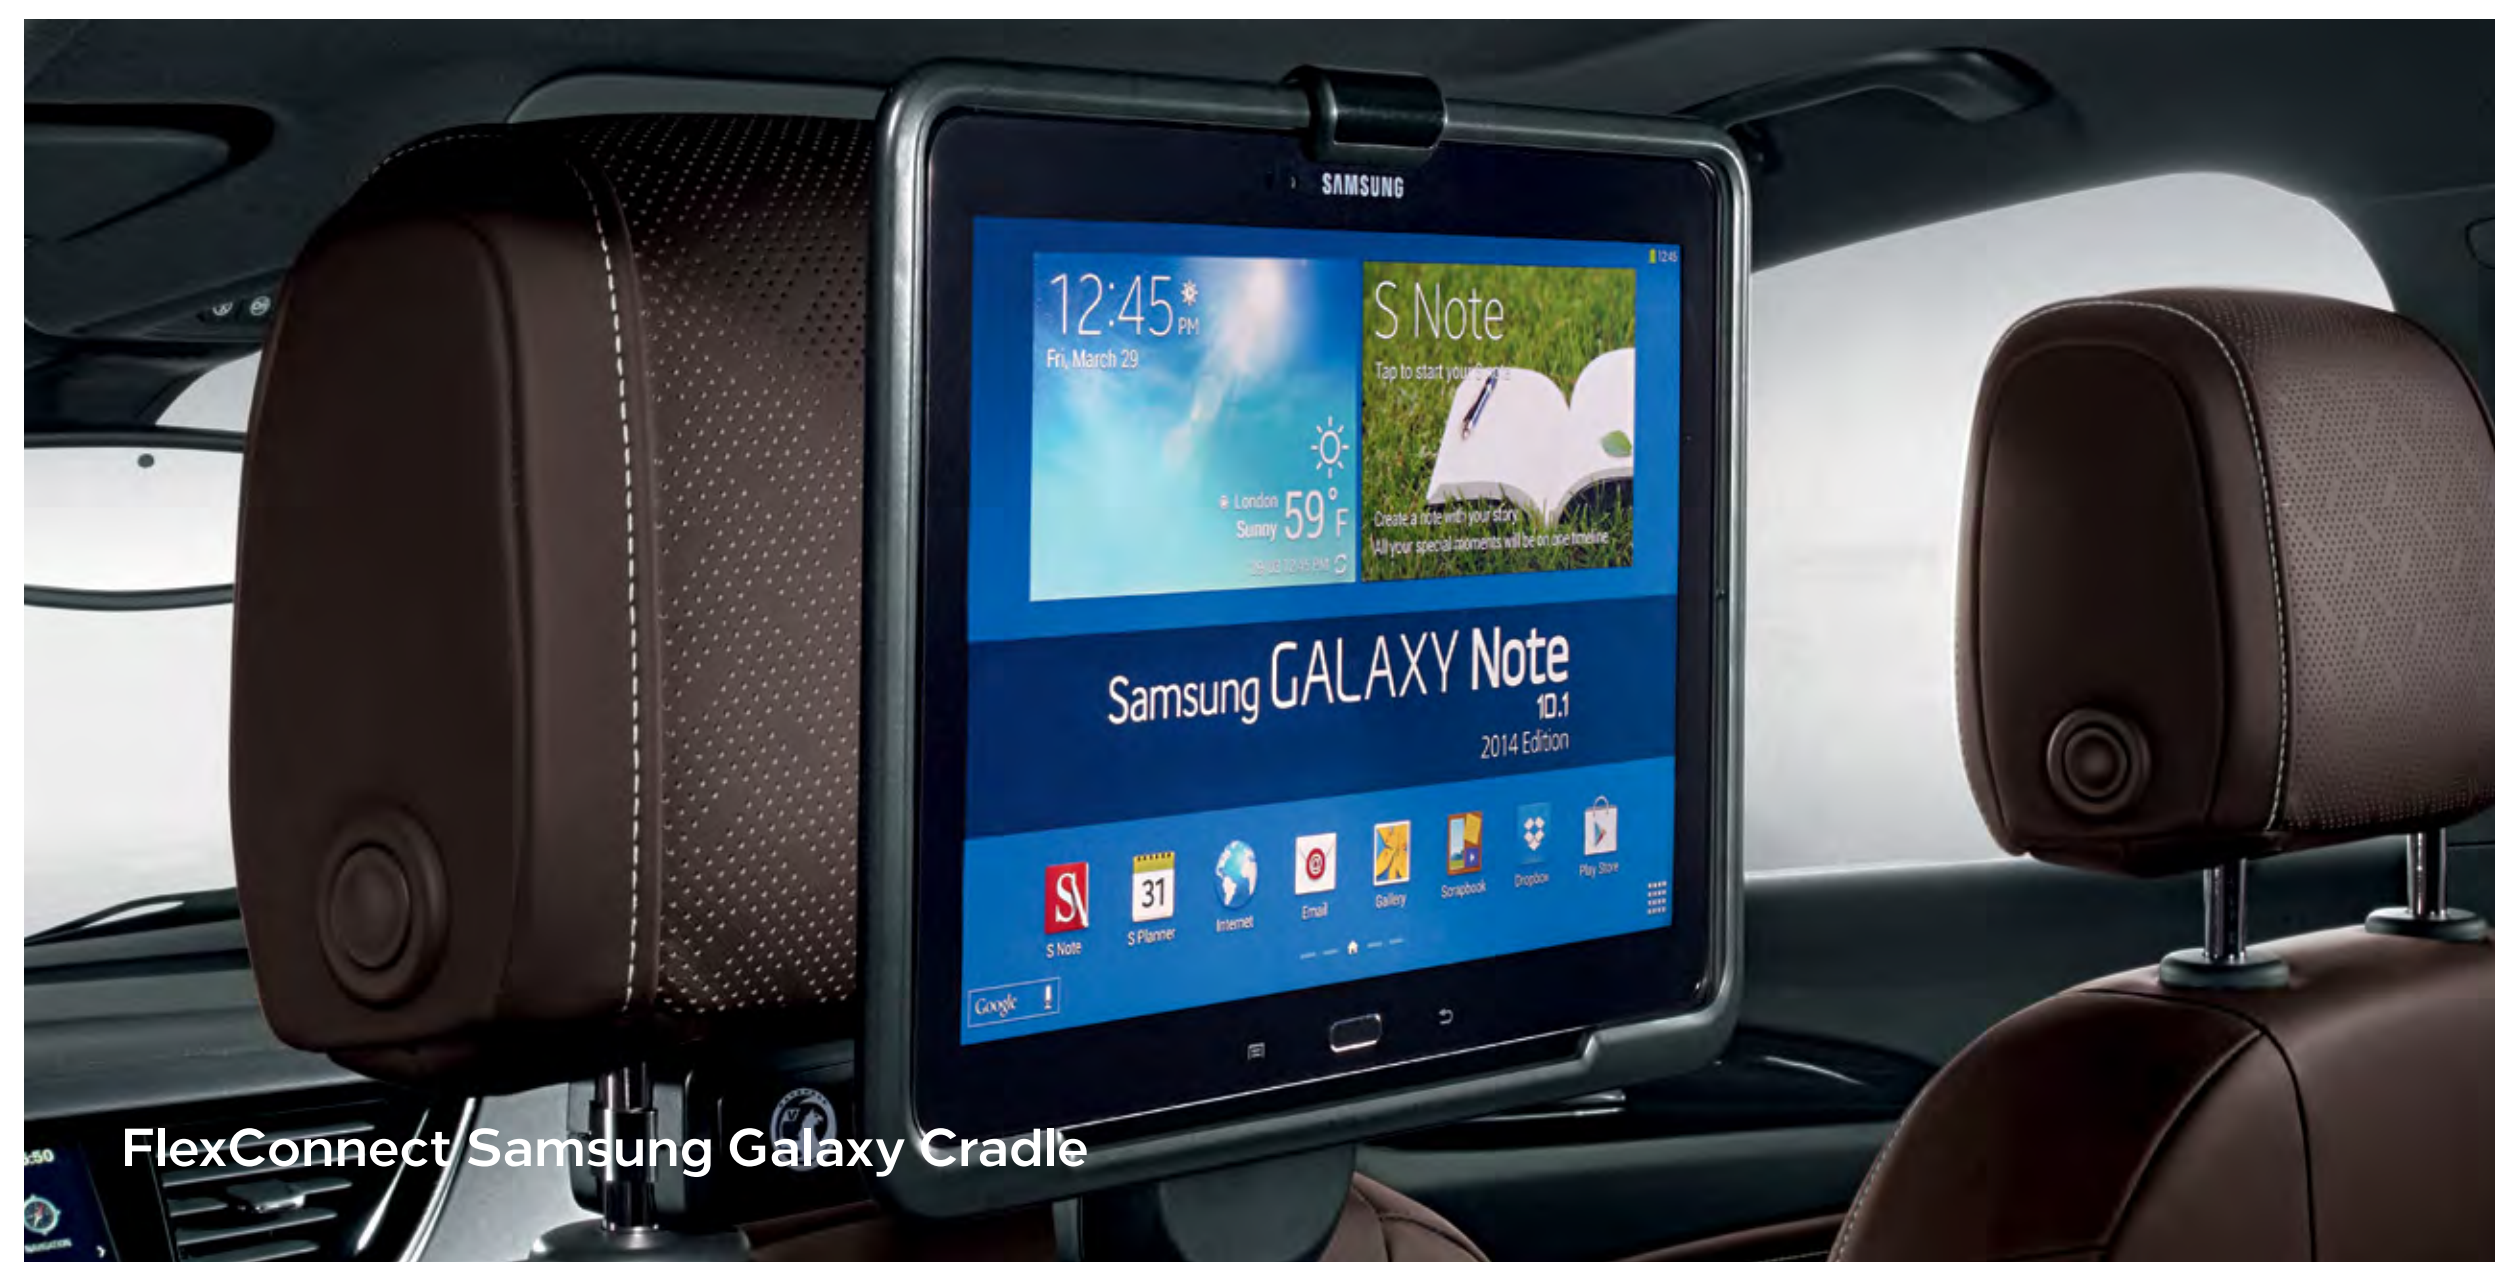

\*\*Cup not included.

FlexConnect iPad Cradle

FlexConnect iPad Air Cradle

FlexConnect iPad Mini Cradle

FlexConnect Samsung Galaxy Cradle

## FlexConnect Range

A range of tablet cradles, fully adjustable for watching films, reading and typing. Simply detach from the bracket to take your device with you in the holder.