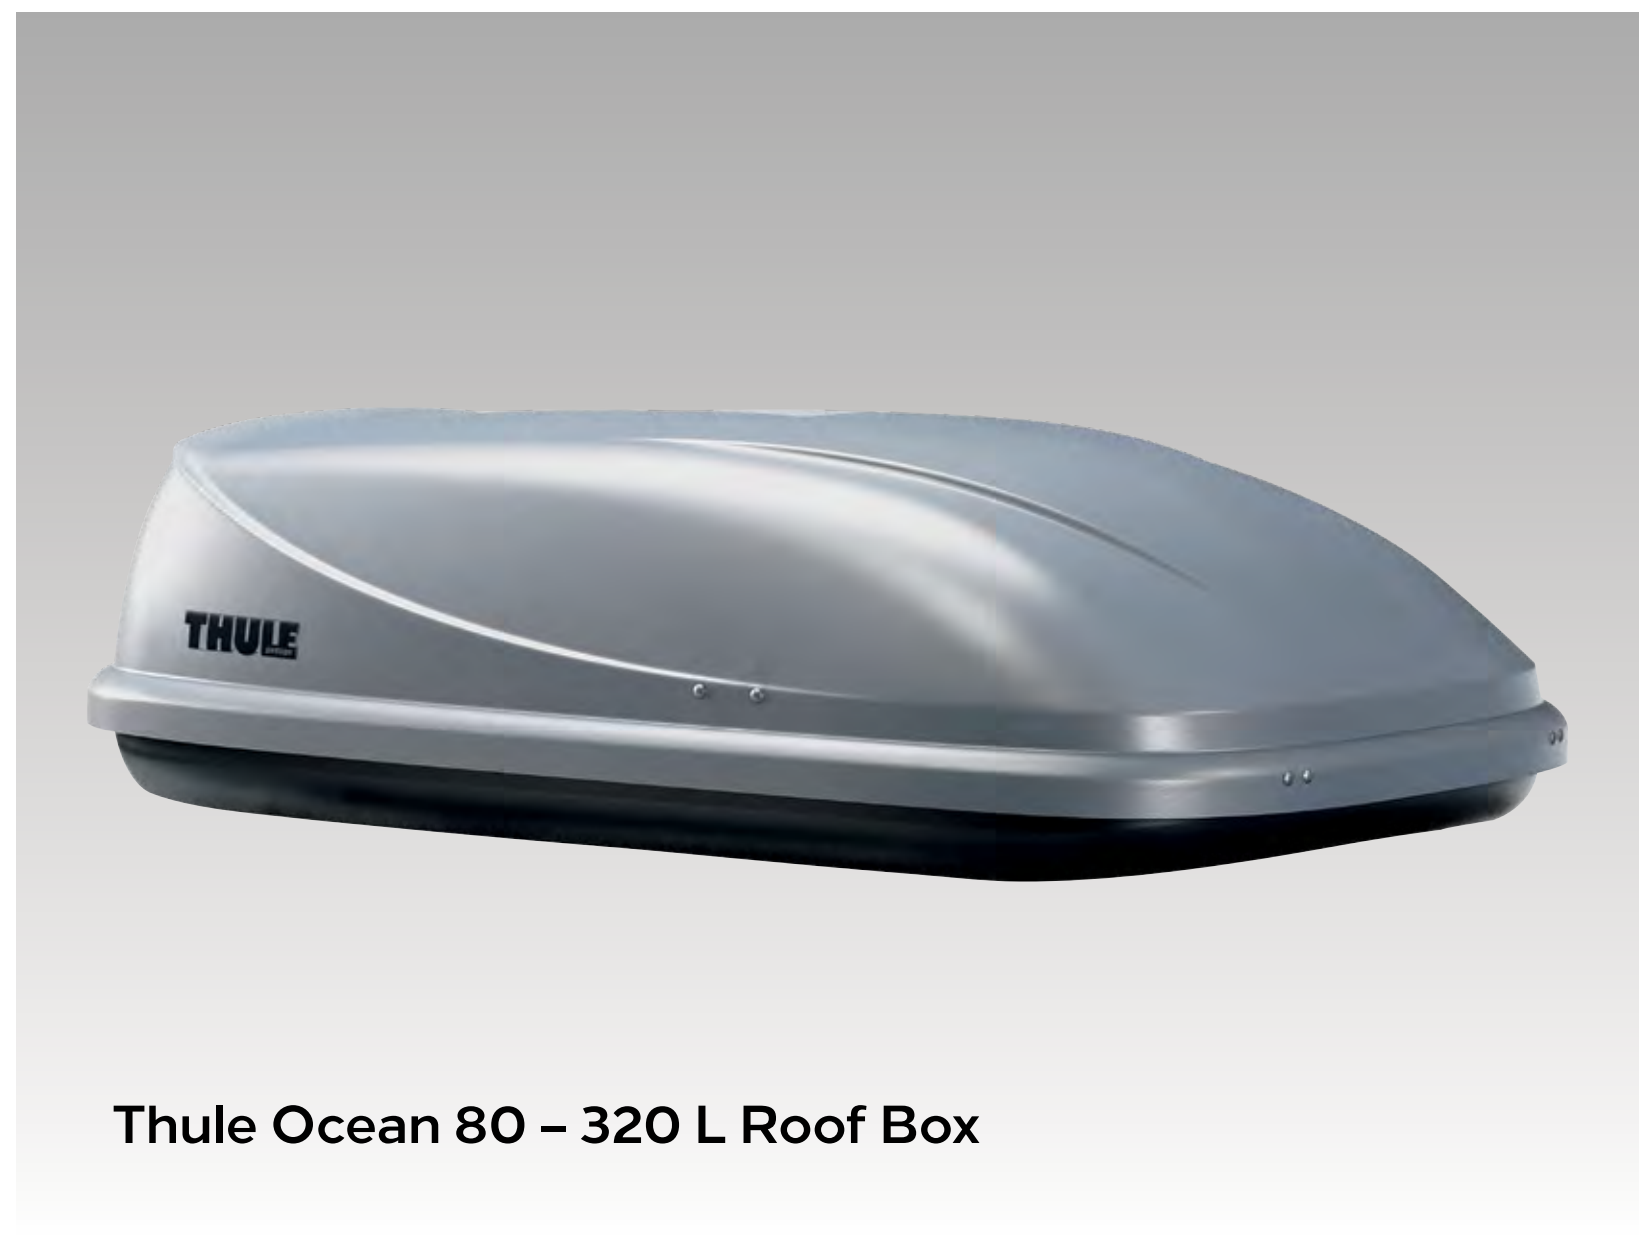

Thule Ocean 80 – 320 L Roof Box