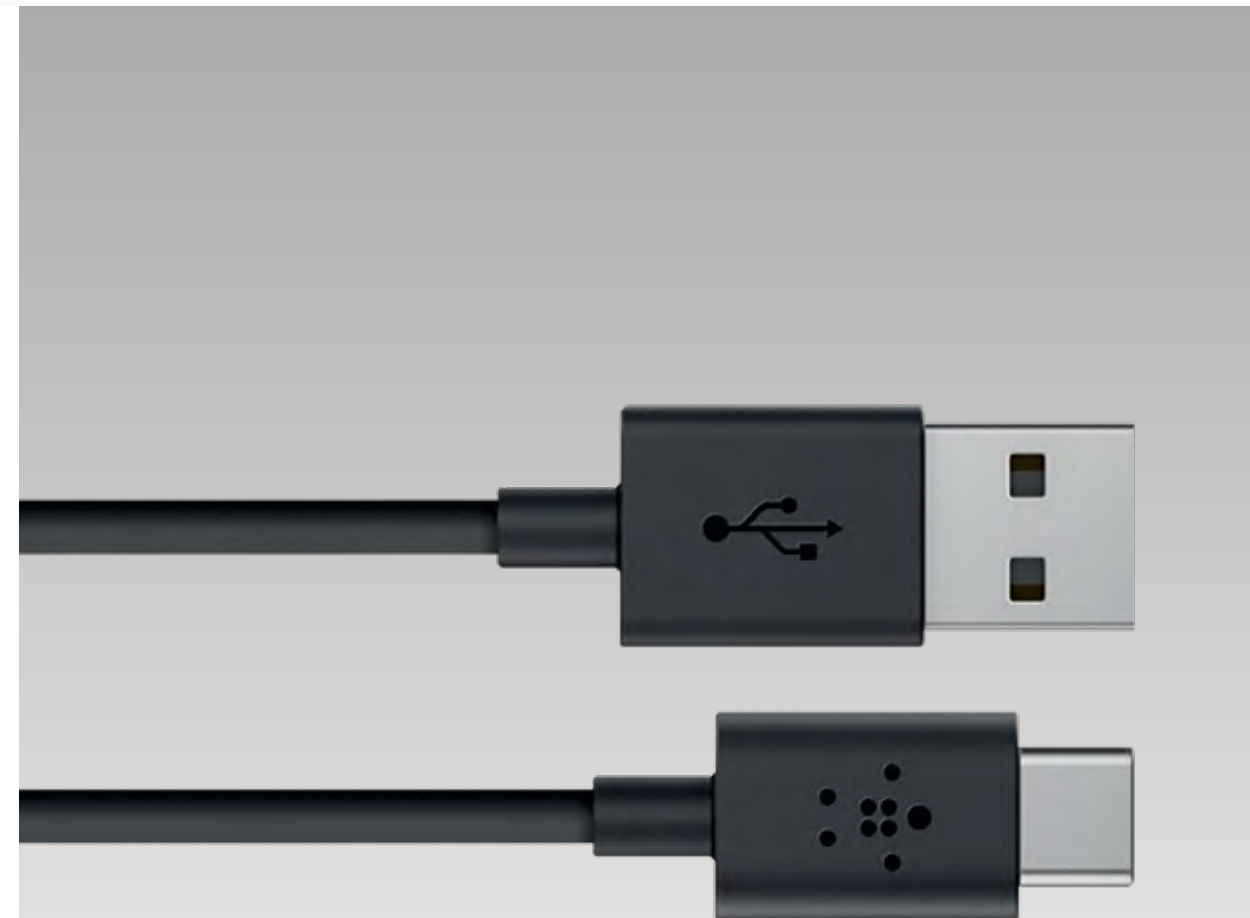

## Road Rockstar

4-Port Car Charger with extending USB hub.

Part No. UKNMBRRS  
£31.99

### Universal Car Charger with USB-C Cable

Charge your USB-C device.

Part No. UKNMBTCK  
£21.99

Universal Car Charger with Micro-USB

USB-C Charge/Sync Cable

Lightning to USB Cable

Micro-USB Charge/Sync Cable