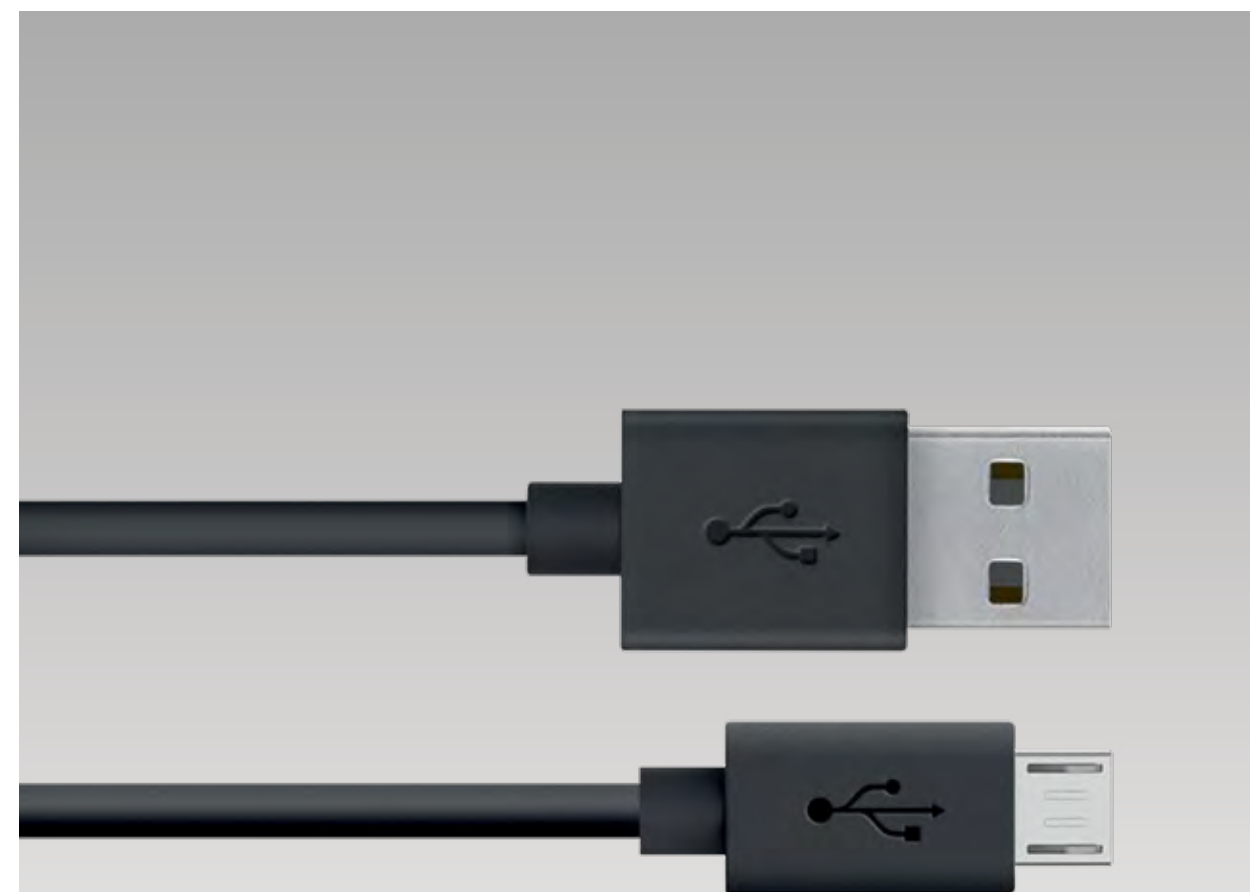

USB-C Charge/Sync Cable

Micro-USB Charge/Sync Cable