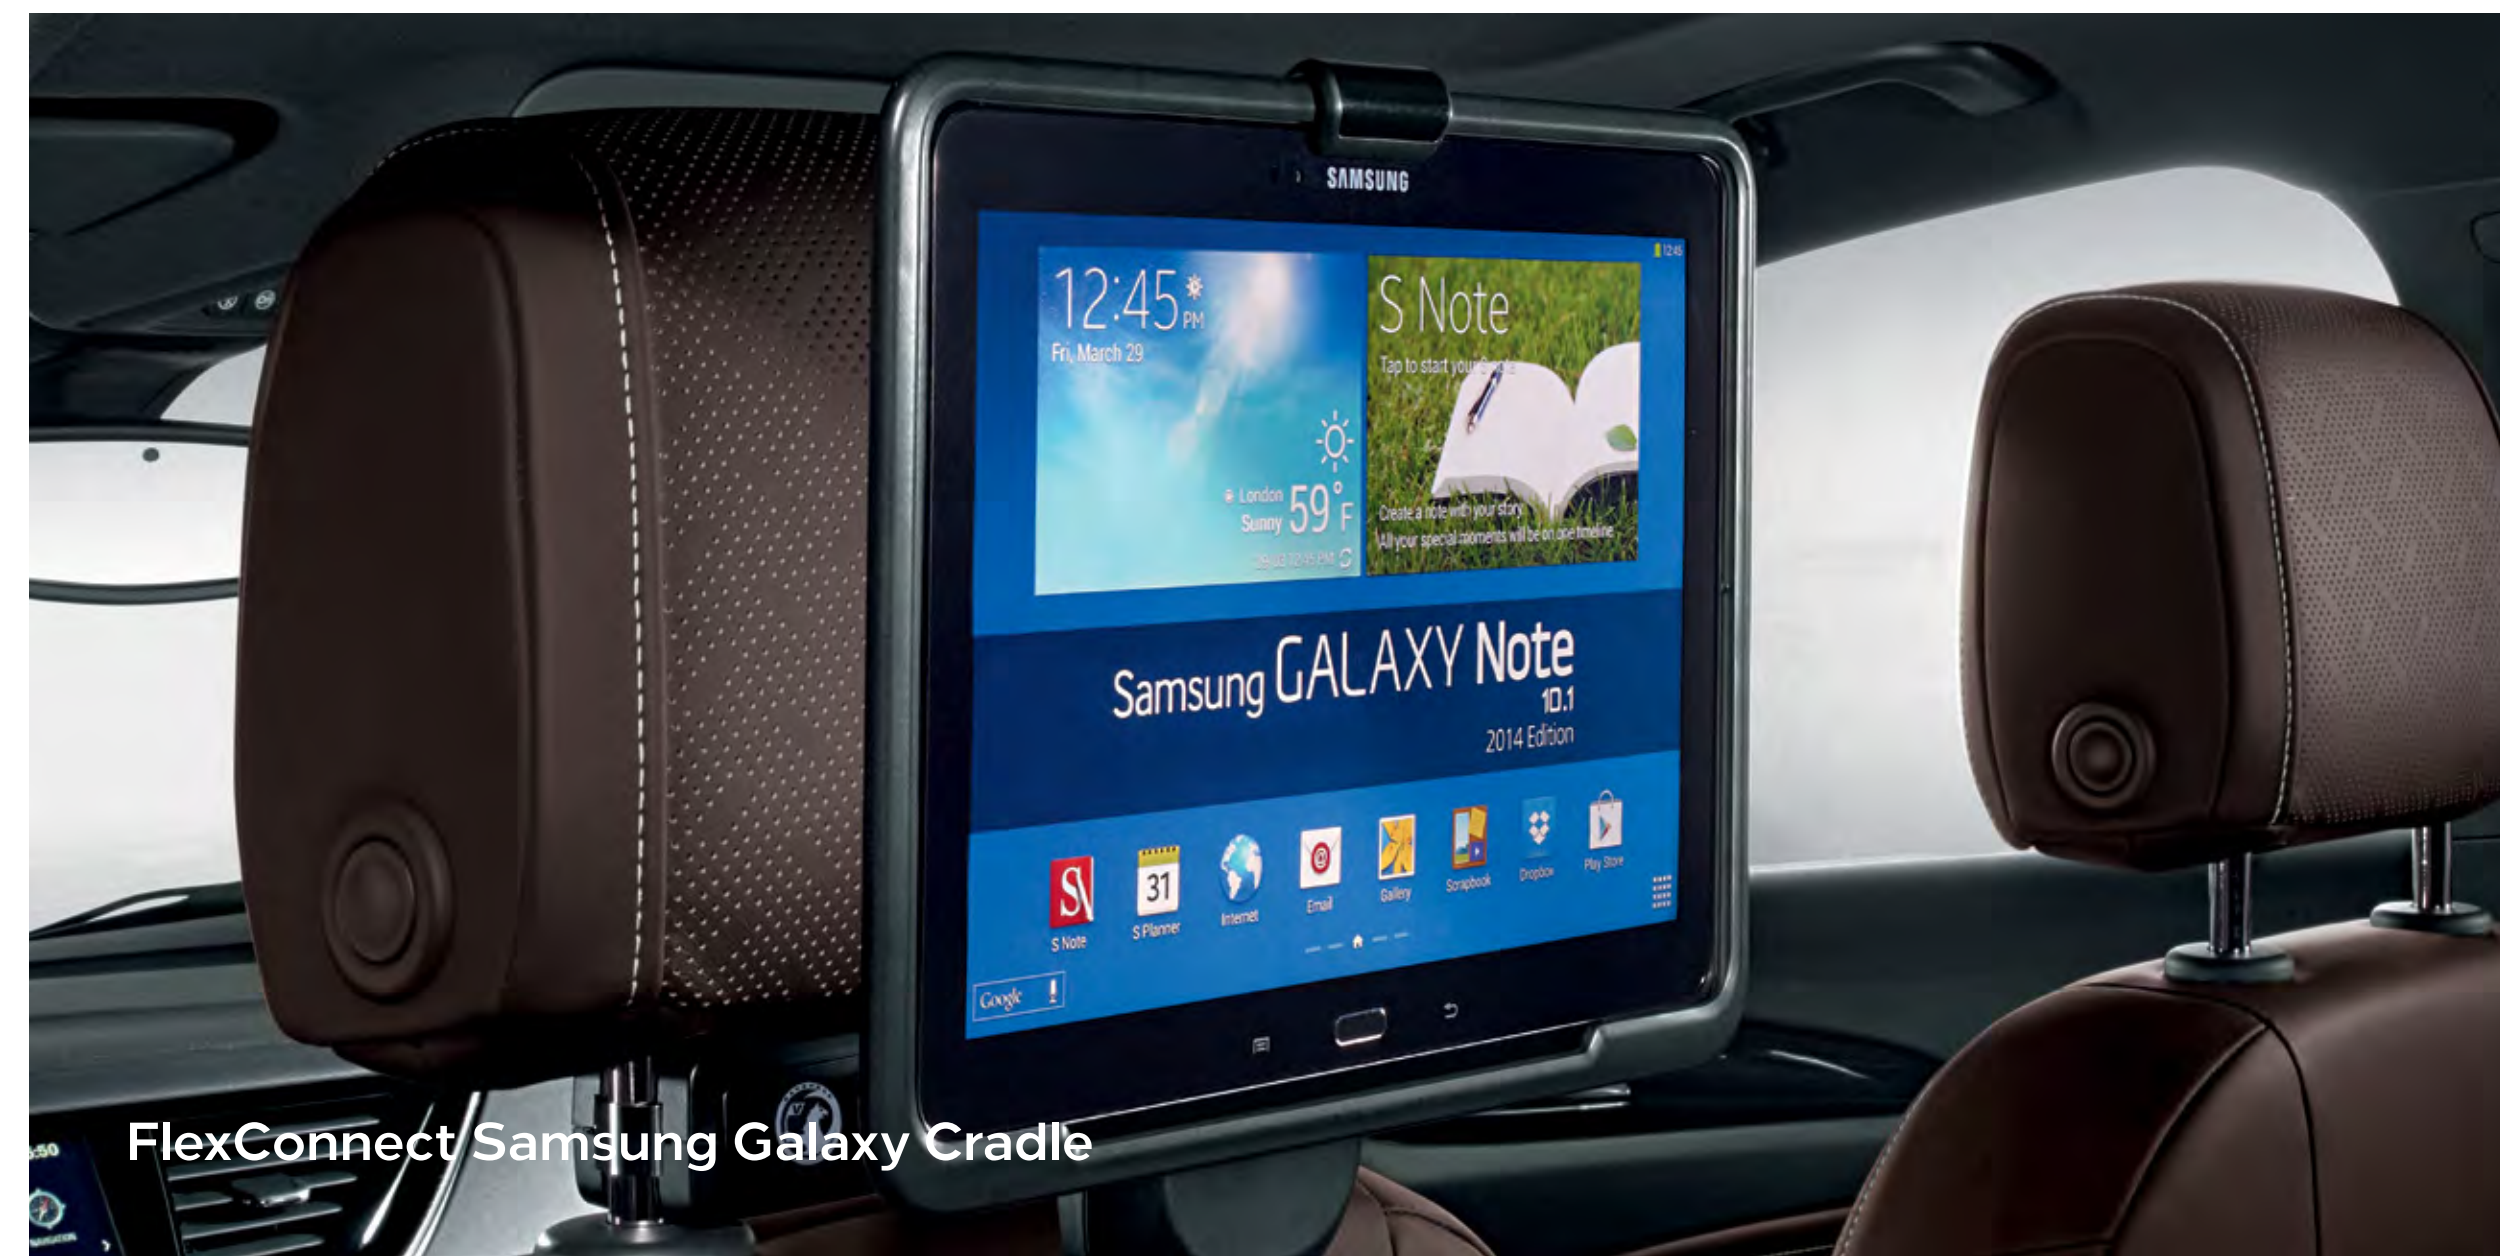

\*\*Cup not included.

FlexConnect iPad Cradle

FlexConnect iPad Air Cradle

FlexConnect iPad Mini Cradle

FlexConnect Samsung Galaxy Cradle

## FlexConnect Range

A range of tablet cradles, fully adjustable for watching films, reading and typing. Simply detach from the bracket to take your device with you in the holder.