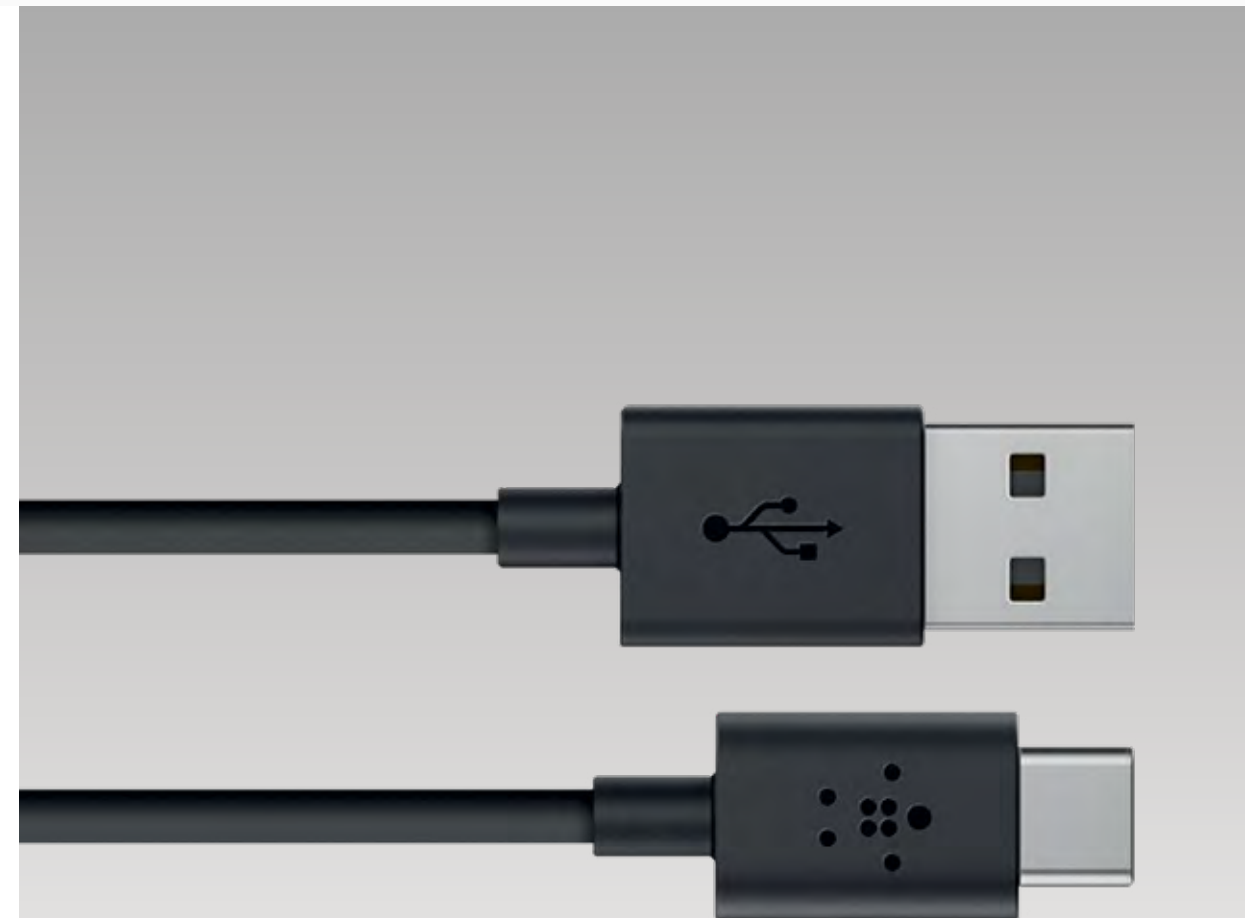

## Road Rockstar

4-Port Car Charger with extending USB hub.

Part No. UKNMBRRS  
£31.99

### Universal Car Charger with USB-C Cable

Charge your USB-C device.

Part No. UKNMBTCK  
£21.99

Universal Car Charger with Micro-USB

USB-C Charge/Sync Cable

Lightning to USB Cable

Micro-USB Charge/Sync Cable