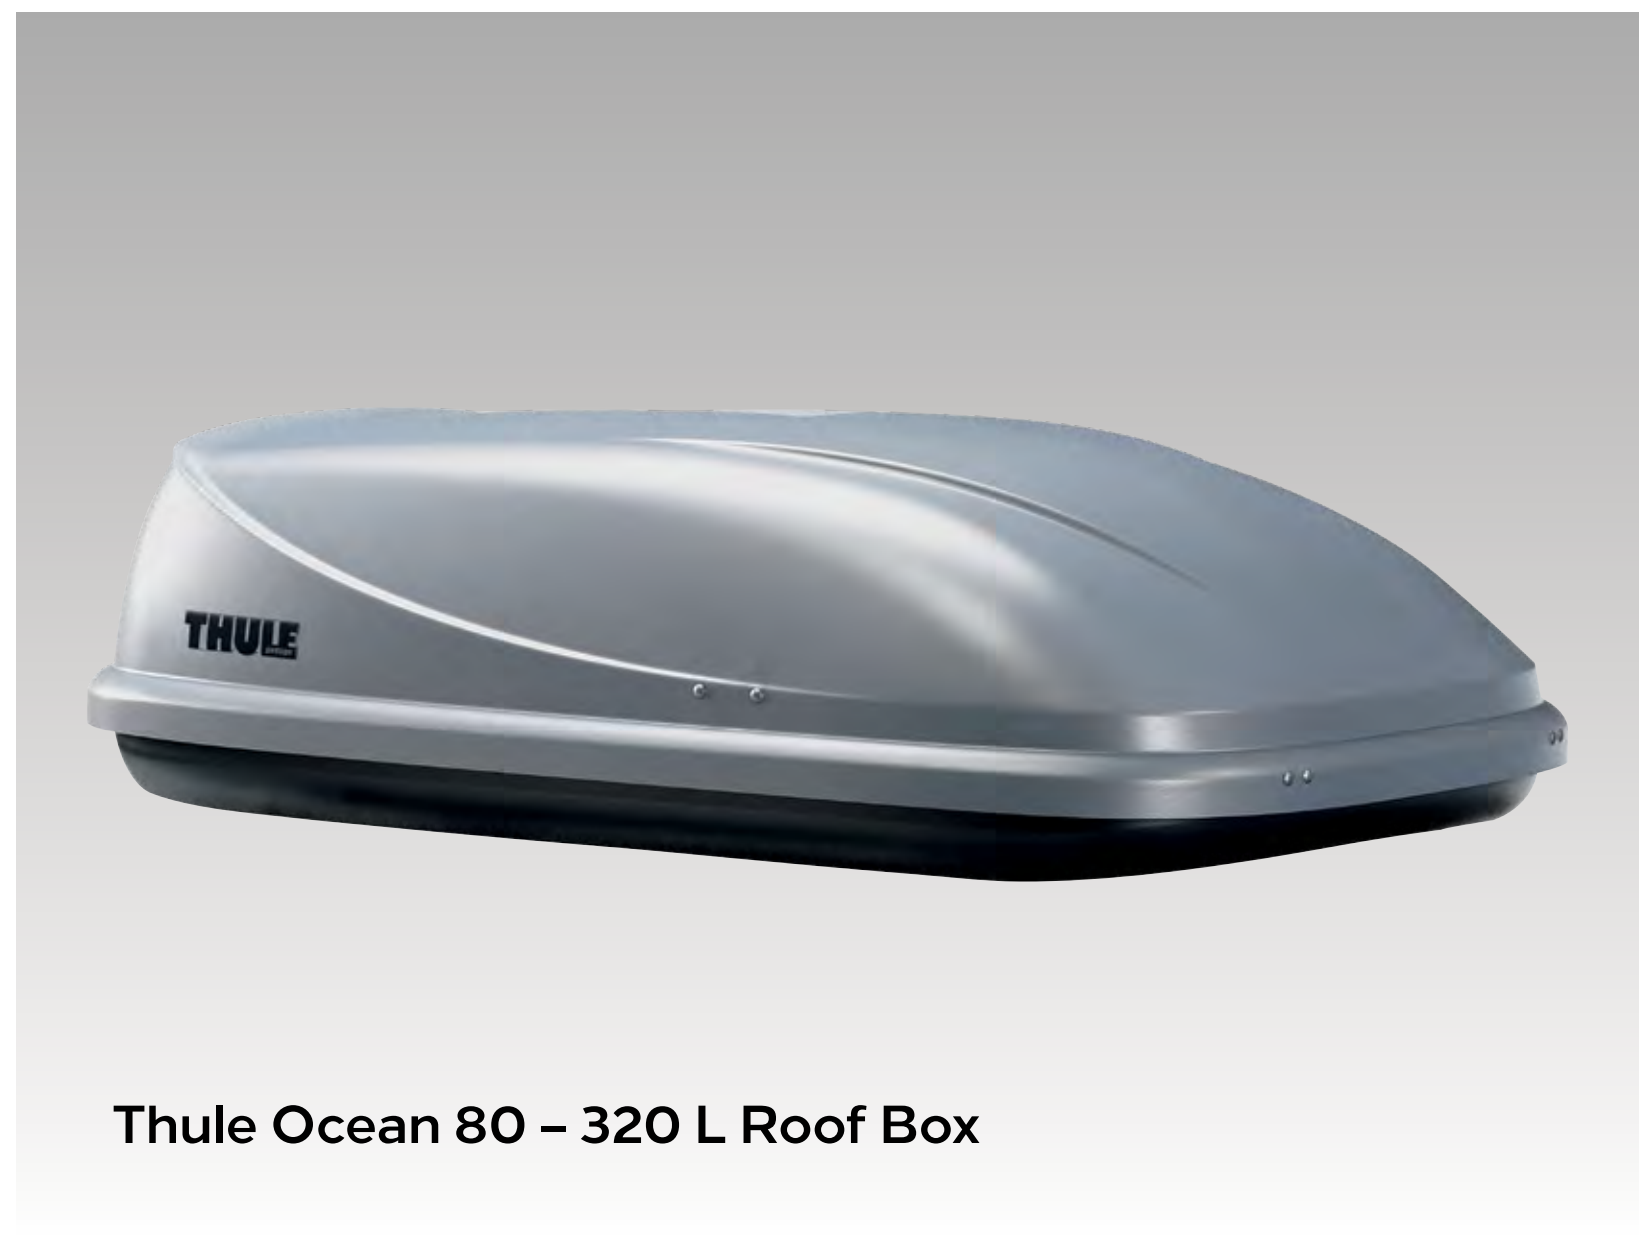

Thule Ocean 80 – 320 L Roof Box

Part No. 1662444280

£499

European Touring Kit

Thule Ocean 80 – 320 L Roof Box

Belkin Universal Phone Mount

Belkin Universal Car Charger

Philips Dash Cam ADR620