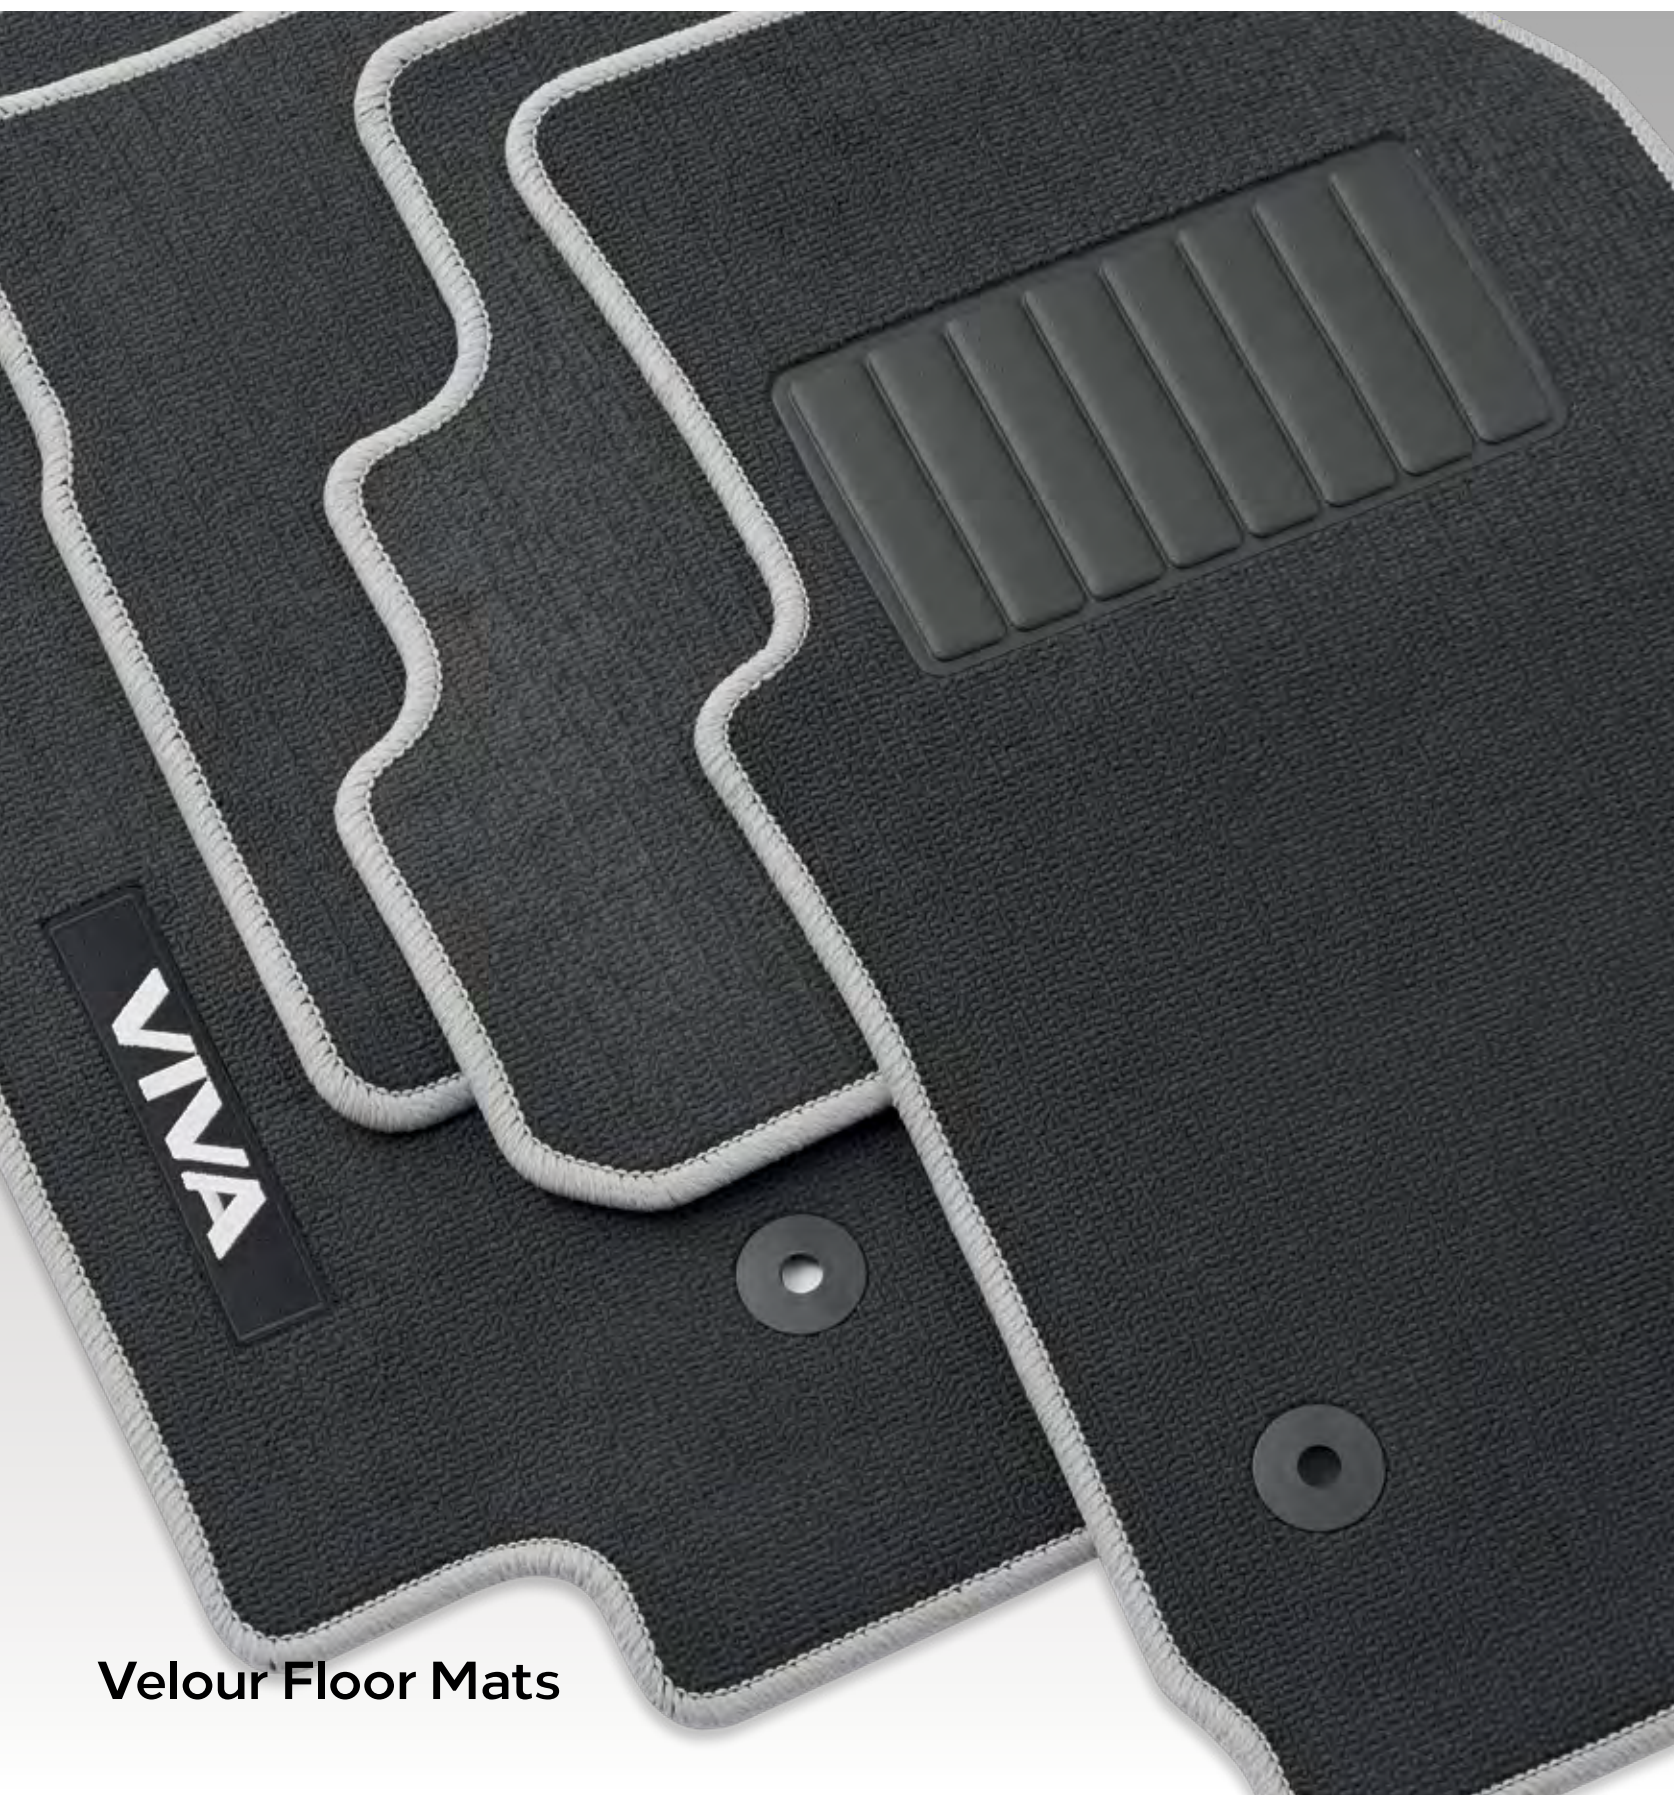

Carpet Floor Mats

Privacy Shades

Velour Floor Mats