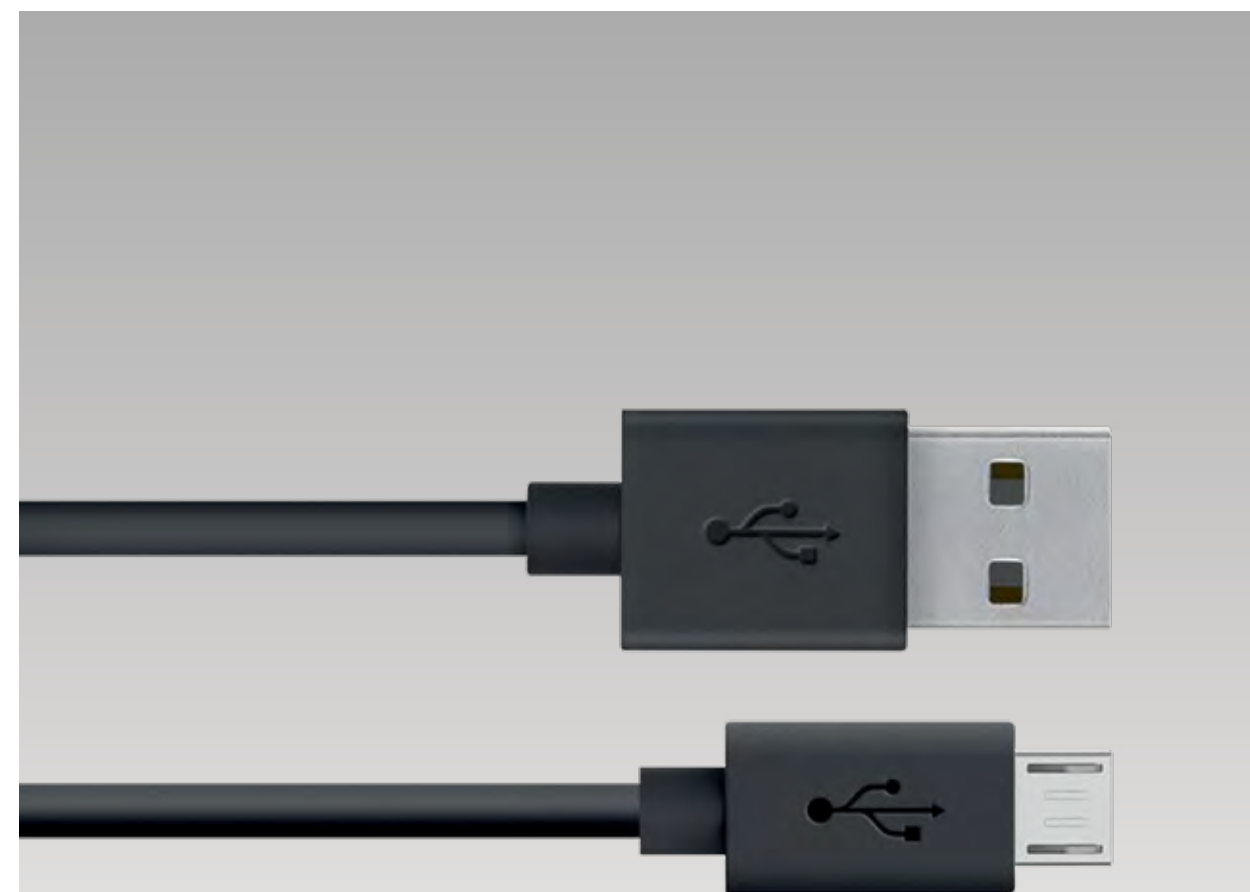

Road Rockstar

4-Port Car Charger with extending USB hub.

Part No. UKNMBRRS
£31.99

Universal Car Charger with USB-C Cable

Charge your USB-C device.

Part No. UKNMBTCK
£21.99

Universal Car Charger with Micro-USB

USB-C Charge/Sync Cable

Lightning to USB Cable

Micro-USB Charge/Sync Cable

2-Port Universal Car Charger

Universal Car Charger with Micro-USB

Charge your device rapidly and safely.

Part No. UKNMBMCK
£16.99

USB-C Charge/Sync Cable