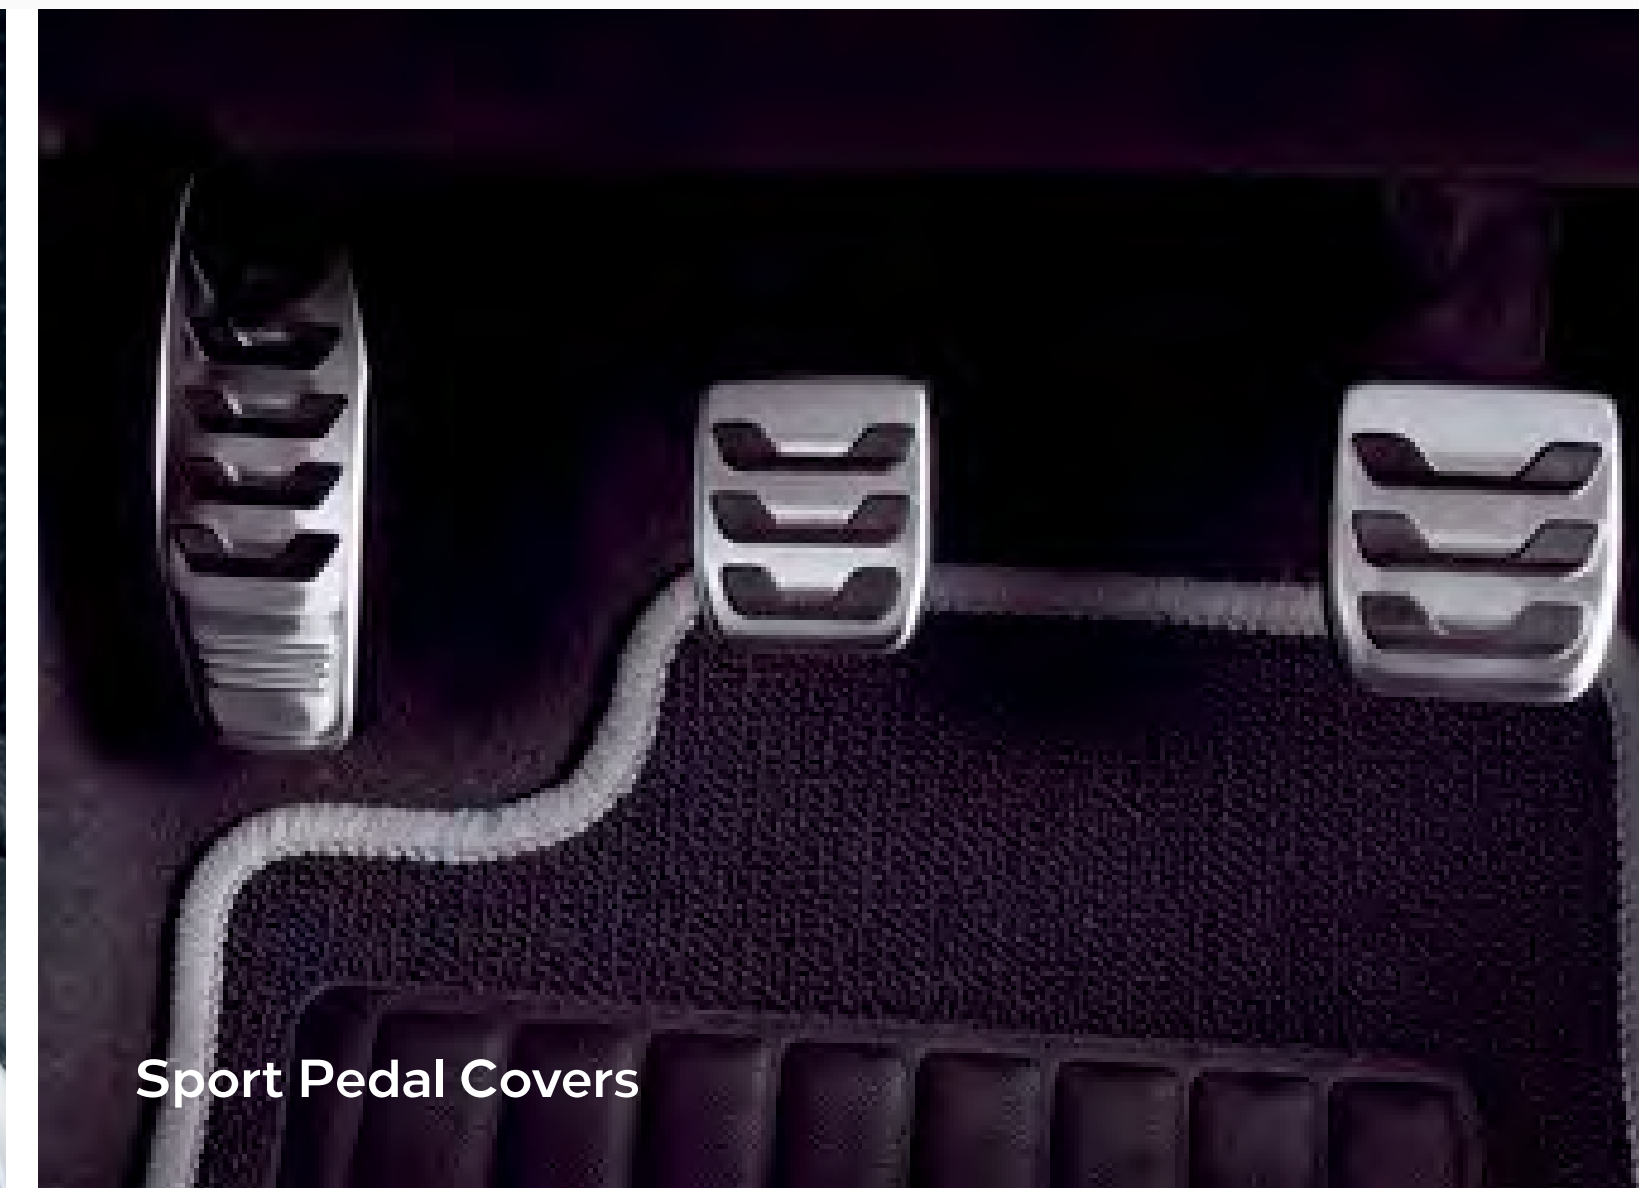

Cup Holder Organiser

Practical solution to organise your small bits and bobs whilst driving.

Part No. 13367855
£15

Sport Pedal Covers – Manual

These stainless steel covers add a striking and individual look to your VIVA's interior.

Part No. 94523282
£69

Stainless Steel Door Sills

Make a stylish entrance with aluminium-look door sills that protect your paintwork.

Part No. 95264201
£42