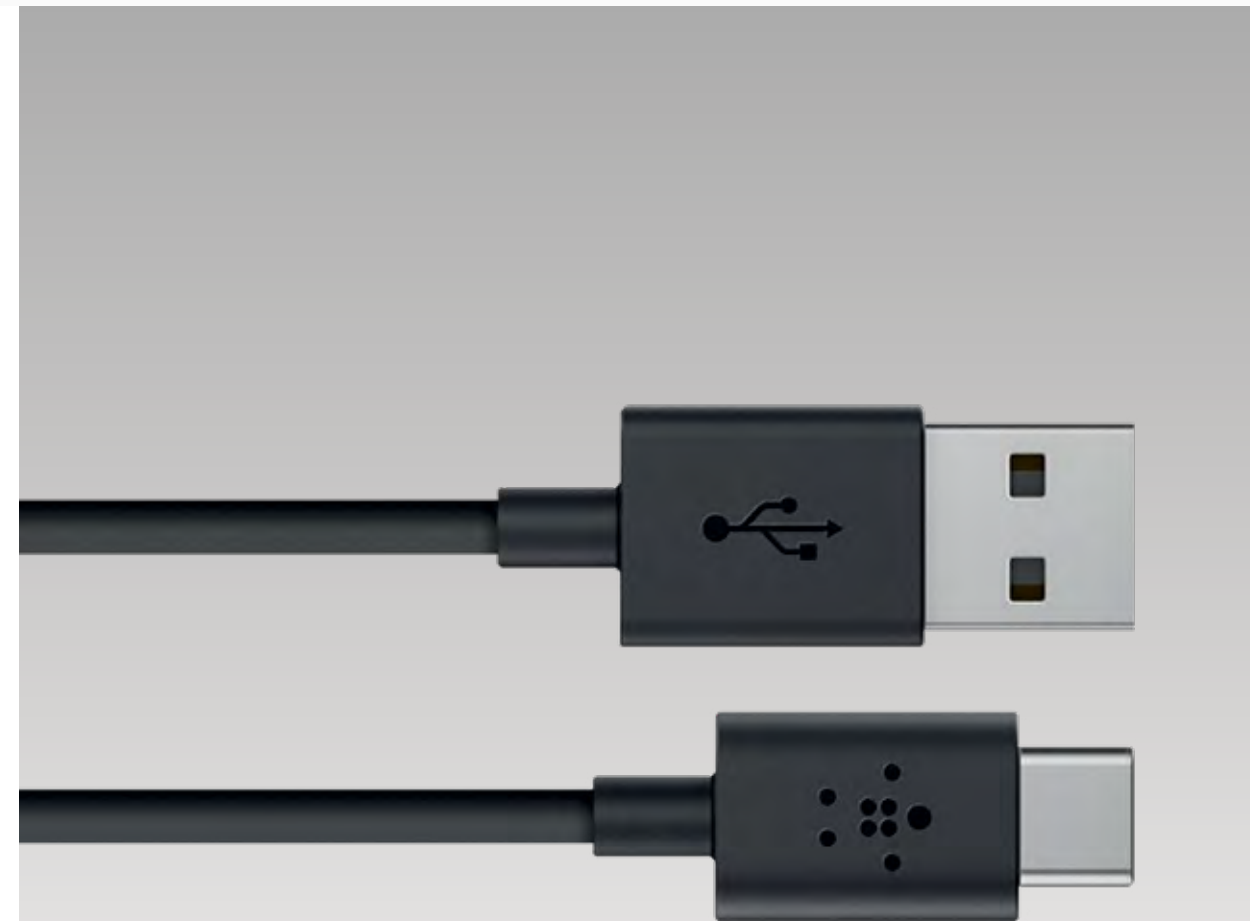

Road Rockstar

4-Port Car Charger with extending USB hub.

Part No. UKNMBRRS
£31.99

Universal Car Charger with USB-C Cable

Charge your USB-C device.

Part No. UKNMBTCK
£21.99

Universal Car Charger with Micro-USB

USB-C Charge/Sync Cable

Lightning to USB Cable

Micro-USB Charge/Sync Cable

2-Port Universal Car Charger

Universal Car Charger with Micro-USB

Charge your device rapidly and safely.

Part No. UKNMBMCK
£16.99

USB-C Charge/Sync Cable