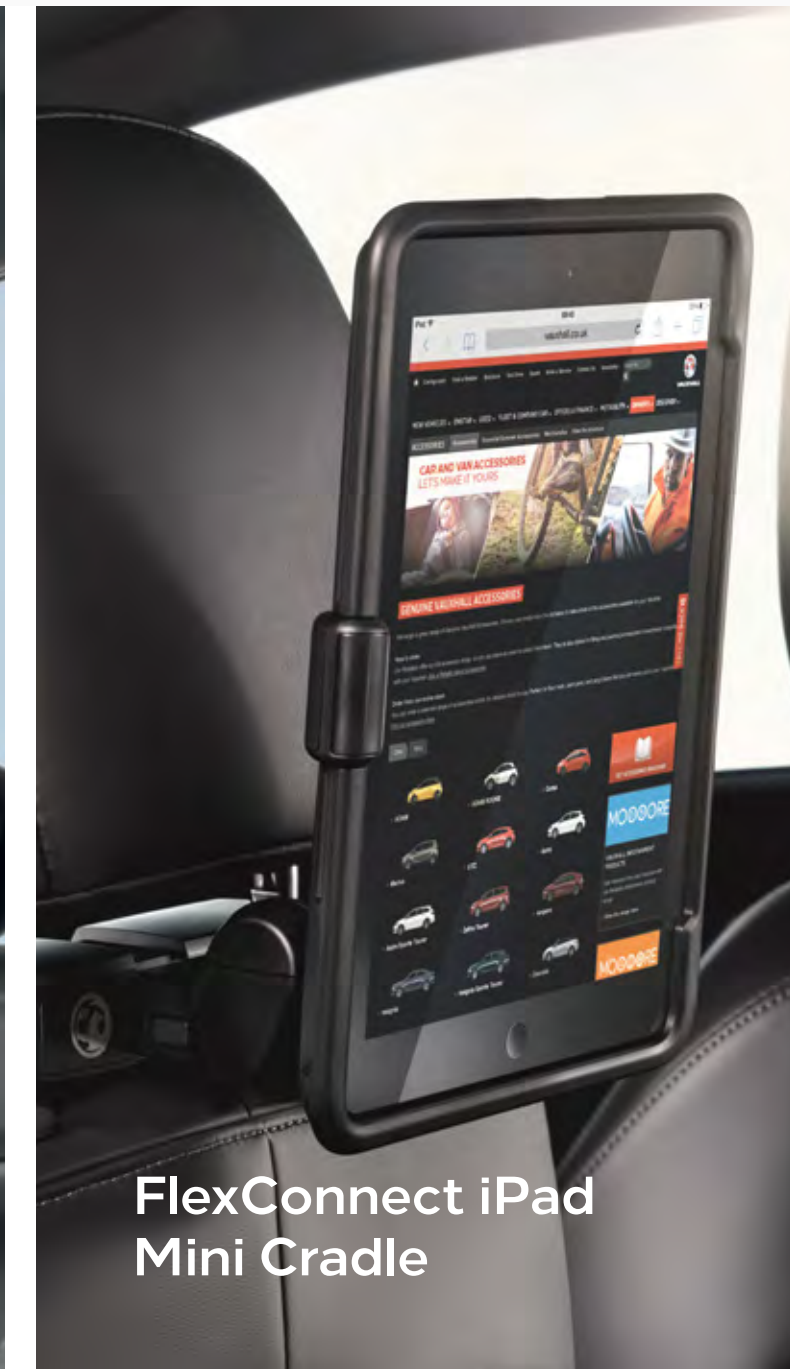

The foldaway table offers a stable resting place for your personal items. Includes an integrated cup holder.**

Part No. 13479211
£65

*Not compatible with VXR models and cars with Recaro/sport seats with integrated head restraints.

**Cup not included.

FlexConnect iPad Cradle

FlexConnect iPad Air Cradle

FlexConnect iPad Mini Cradle

FlexConnect Samsung Galaxy Cradle

FlexConnect Range

A range of tablet cradles, fully adjustable for watching films, reading and typing. Simply detach from the bracket to take your device with you in the holder.