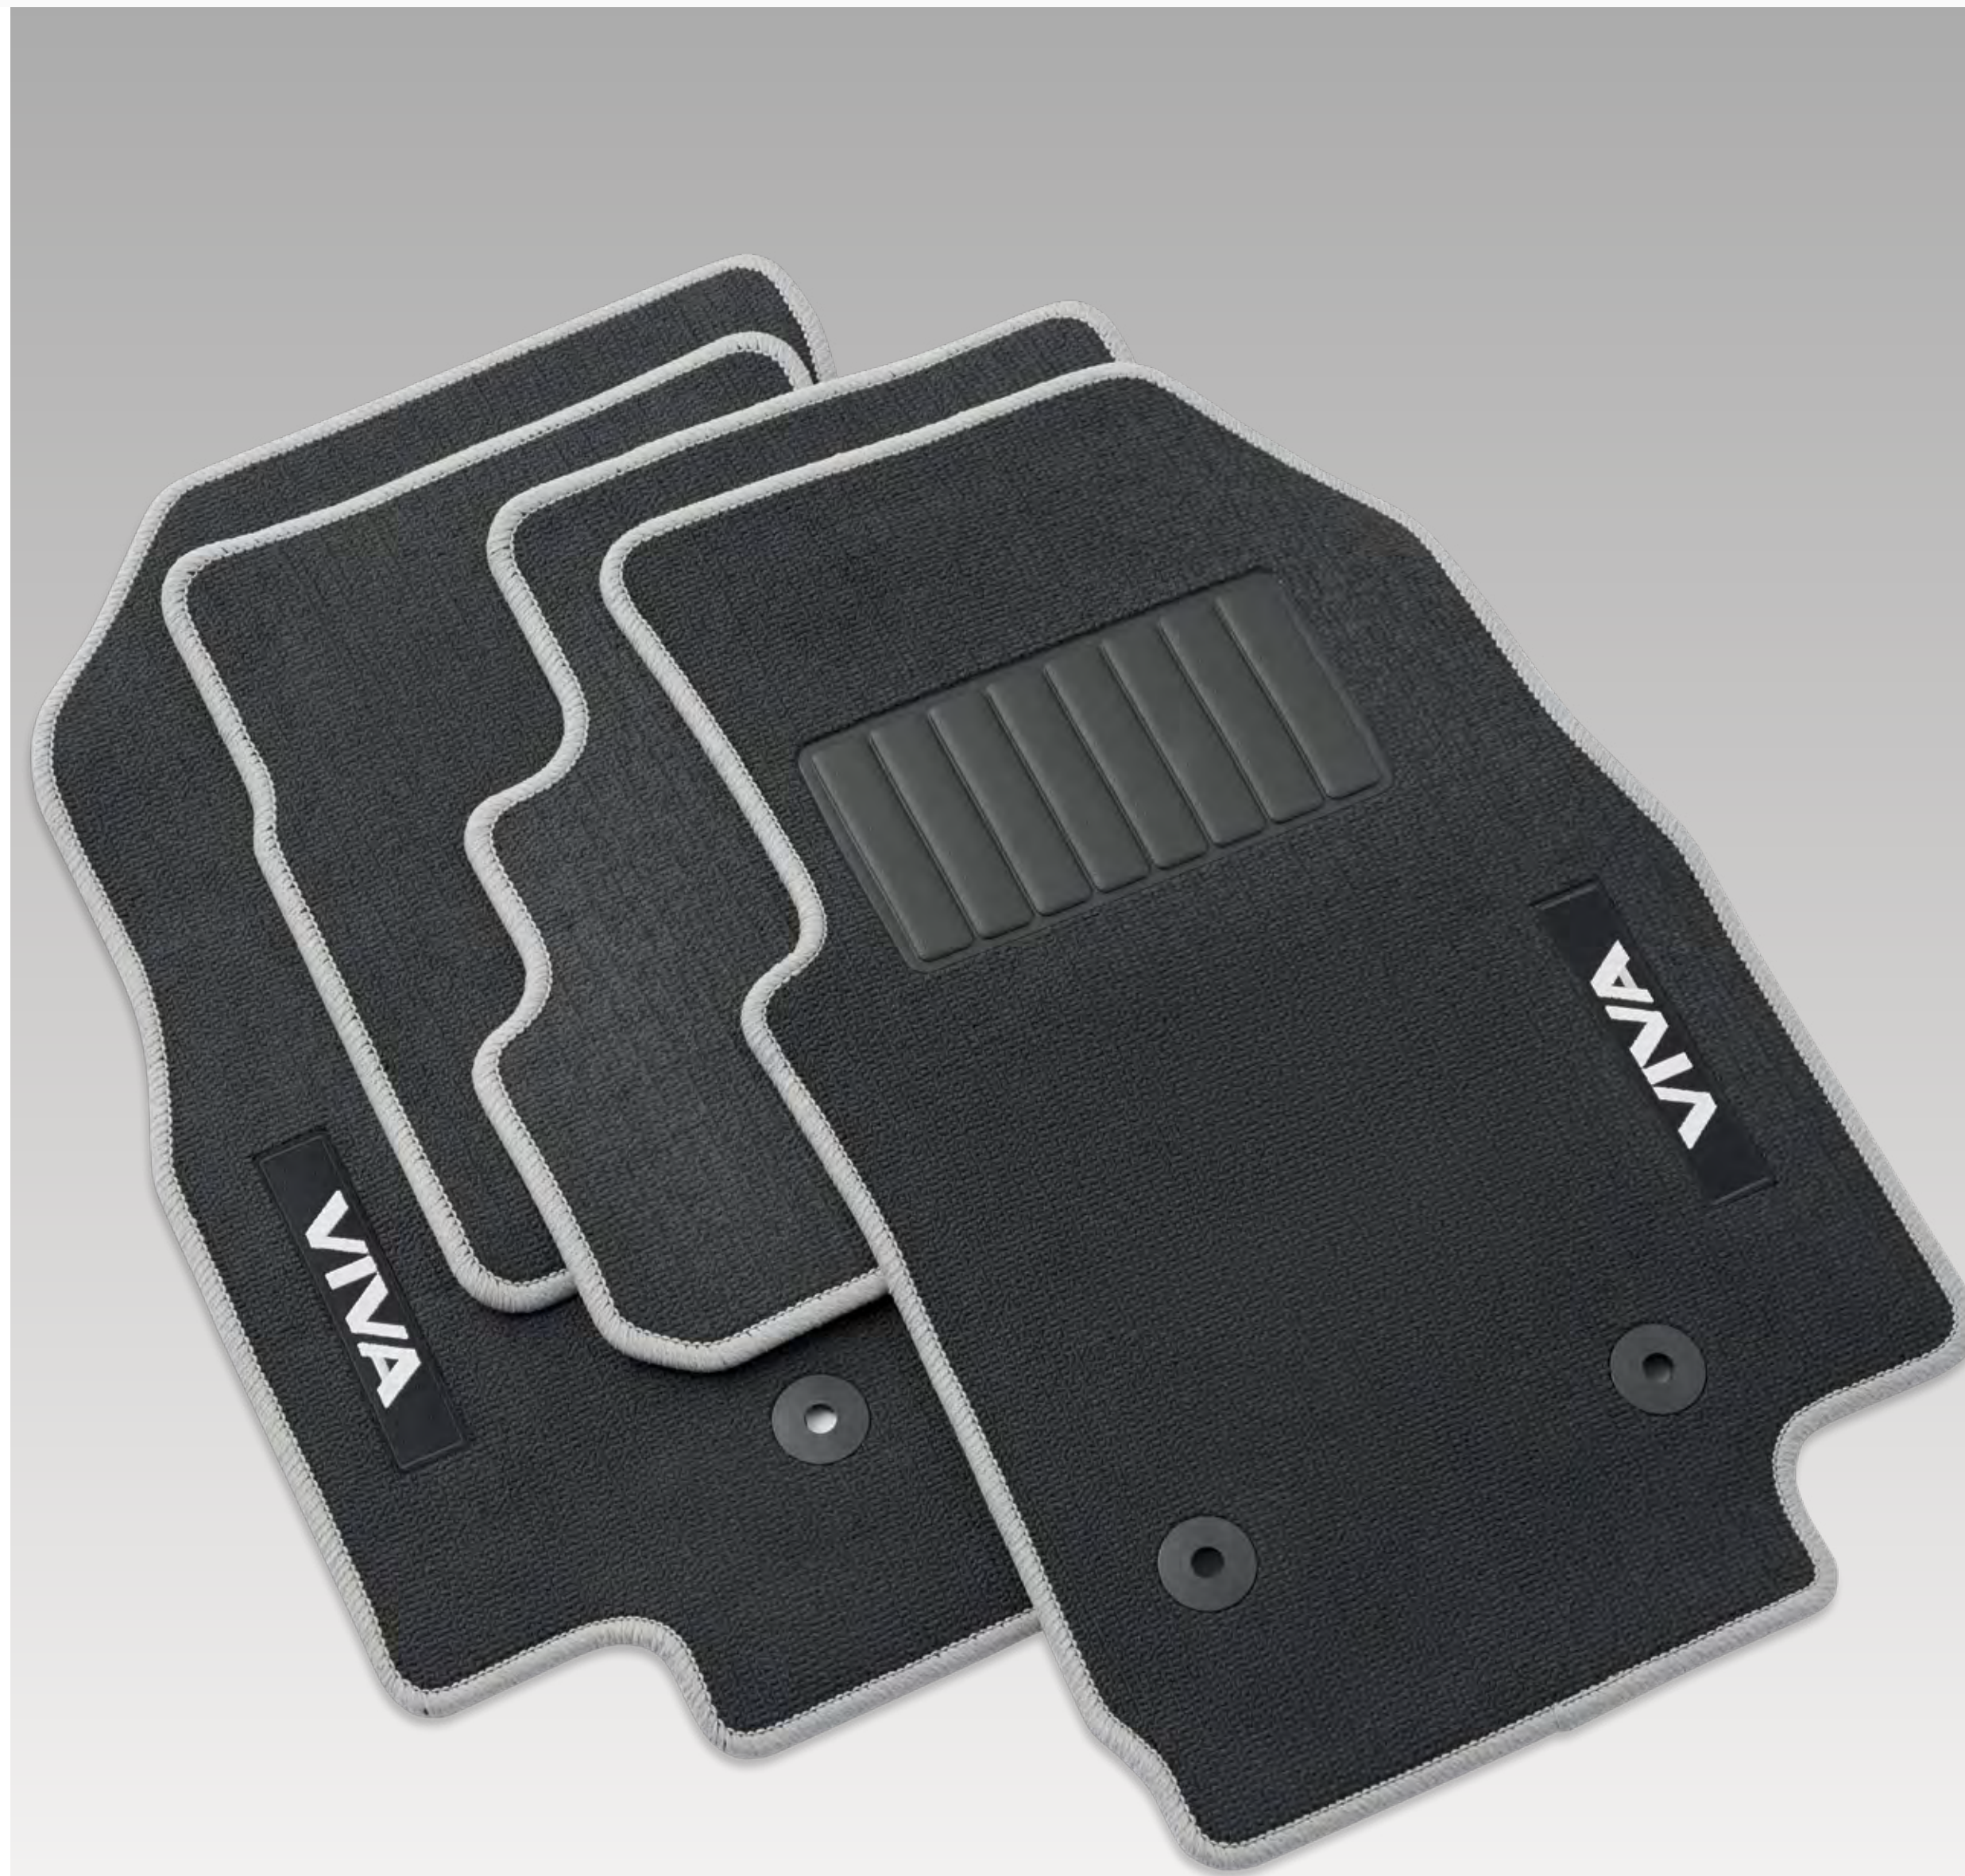

Cargo Net

Flexible solution that holds light items in place in the luggage compartment.

Part No. 95224529
£30

Splash Guards

Cargo Liner

Velour Floor Mats

Get all the extras you need in one place with our specially priced accessory packs.