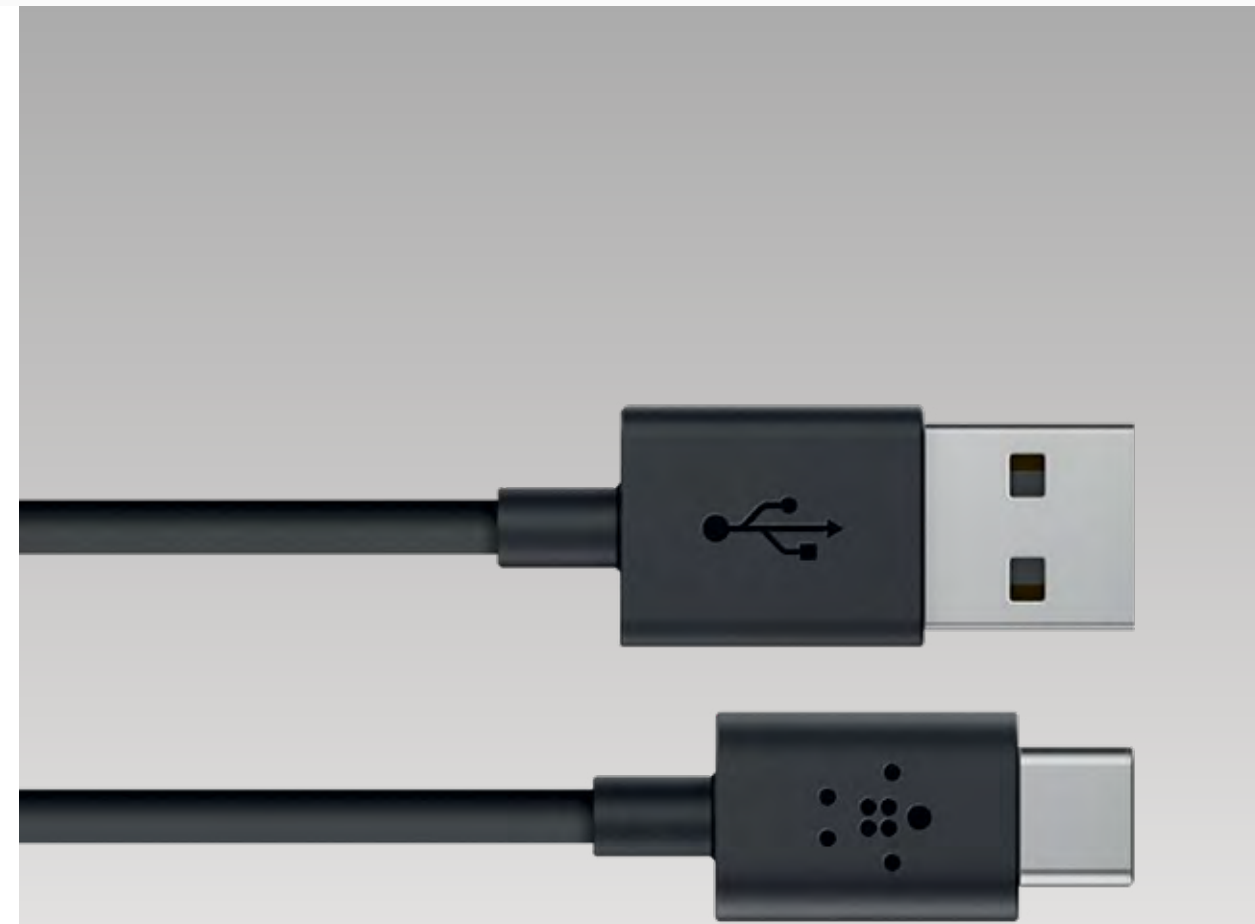

Part No. UKNMBCHM
£26.66 (exc. VAT)

Road Rockstar

4-Port Car Charger with extending USB hub.

Part No. UKNMBRRS
£26.66 (exc. VAT)

Universal Car Charger with USB-C Cable

Charge your USB-C device.

Part No. UKNMBTCK
£18.33 (exc. VAT)

Universal Car Charger with Micro-USB

USB-C Charge/Sync Cable

Lightning to USB Cable

Micro-USB Charge/Sync Cable

2-Port Universal Car Charger

Universal Car Charger with Micro-USB

Charge your device rapidly and safely.