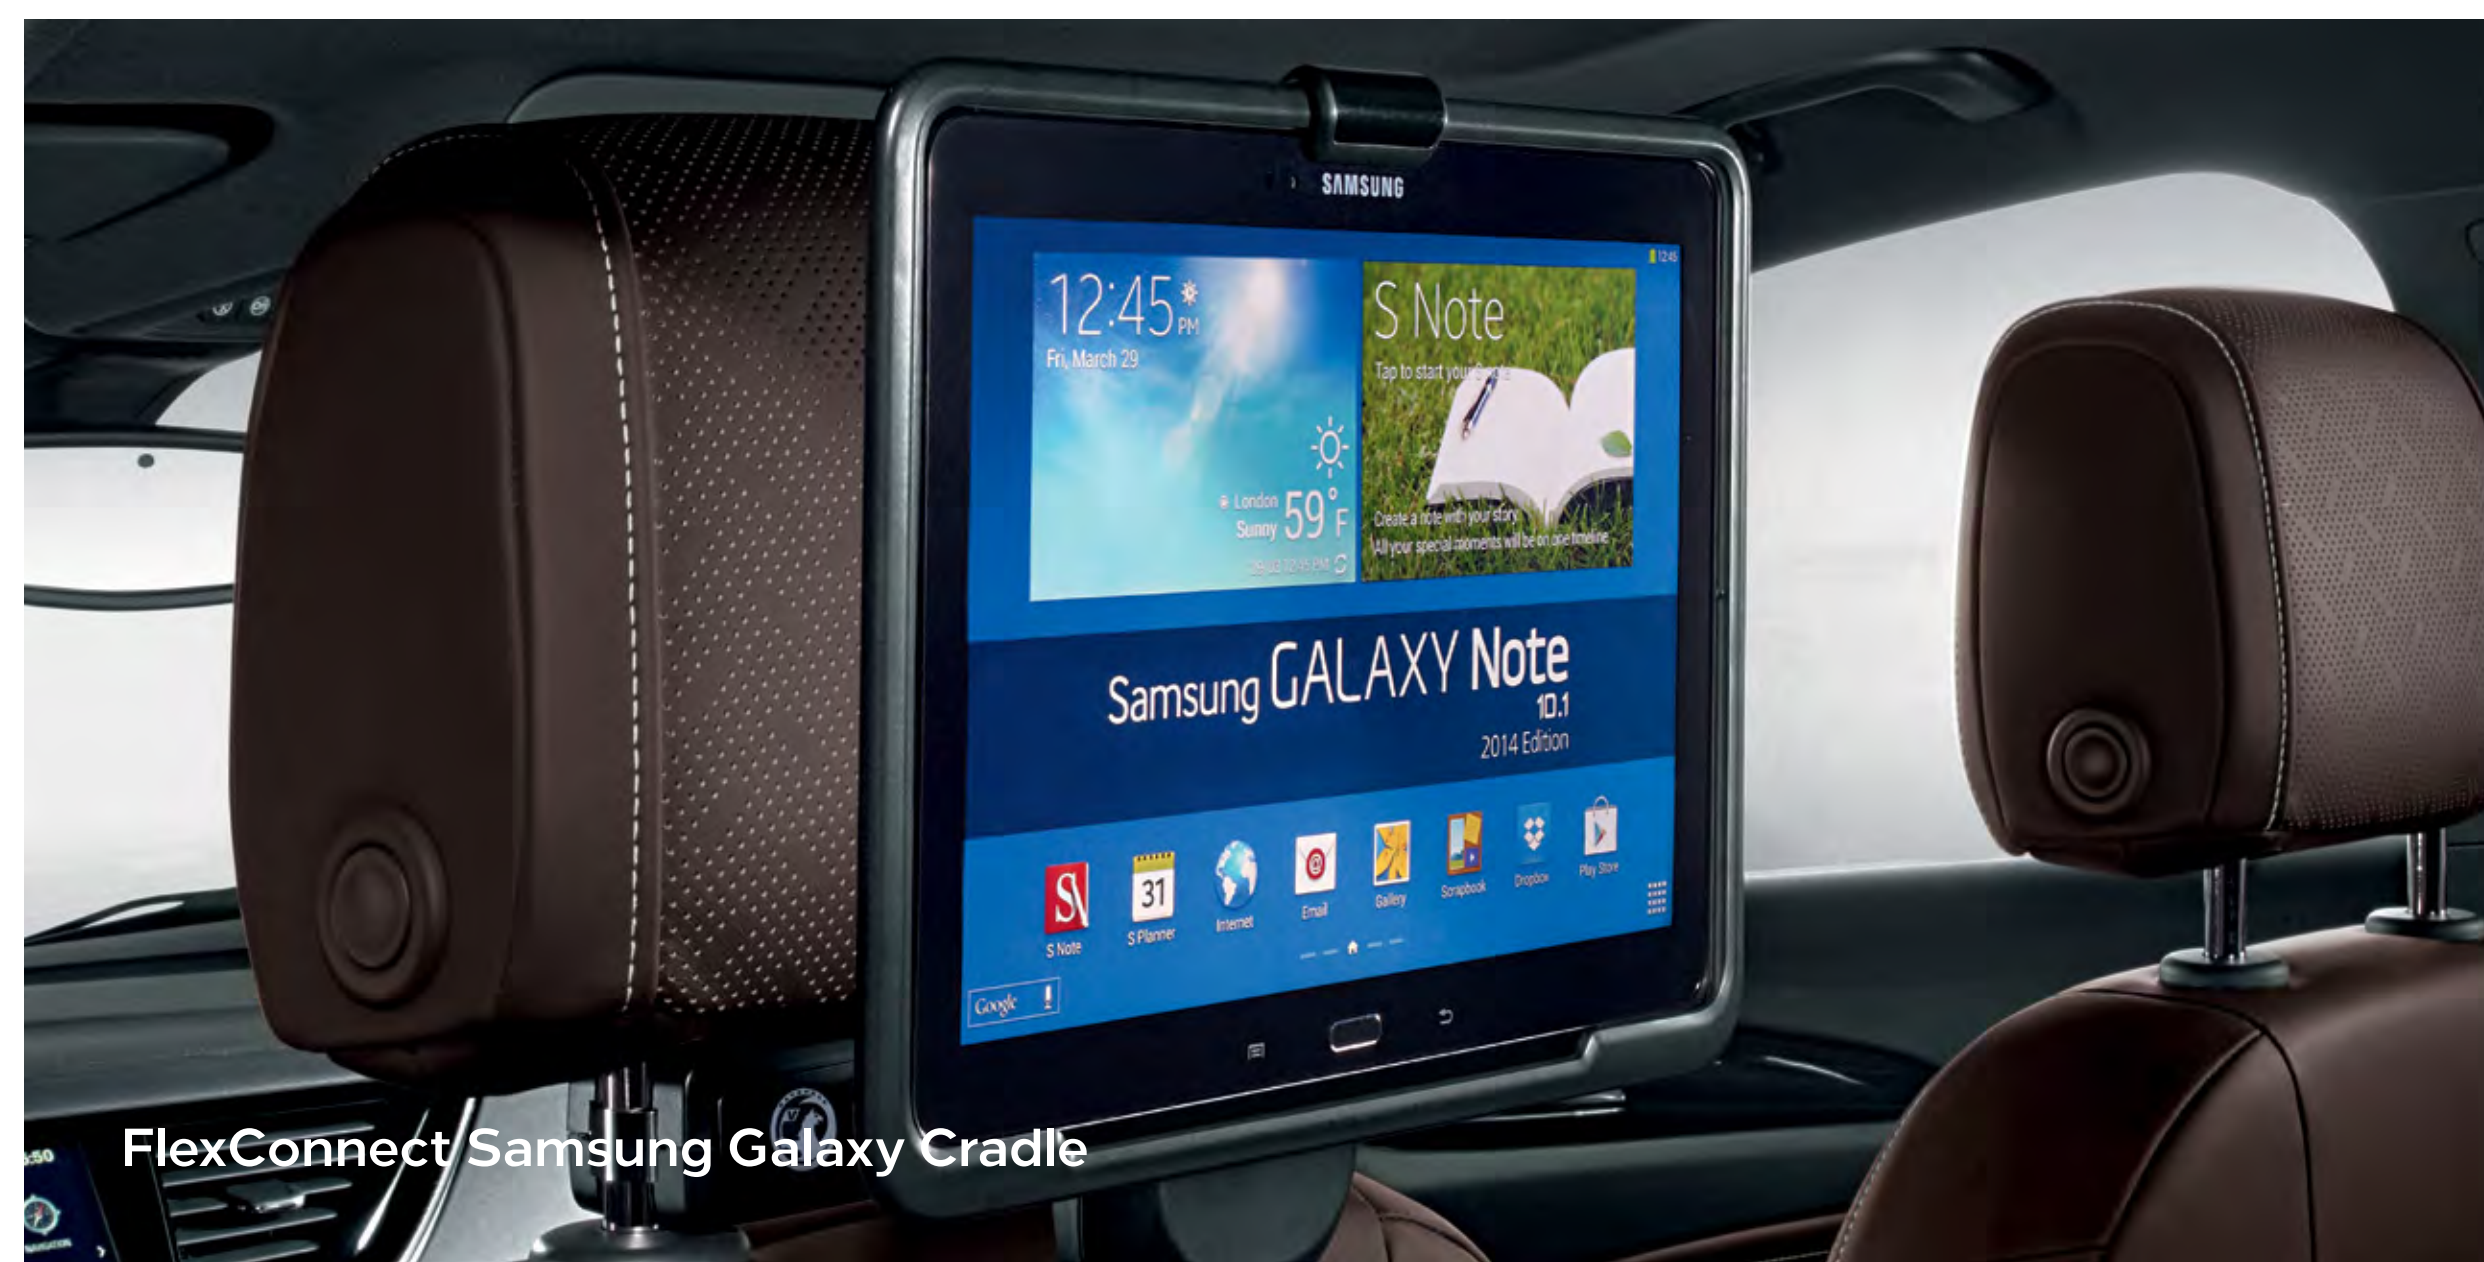

**Cup not included.

FlexConnect iPad Cradle

FlexConnect iPad Air Cradle

FlexConnect iPad Mini Cradle

FlexConnect Samsung Galaxy Cradle

FlexConnect Range

A range of tablet cradles, fully adjustable for watching films, reading and typing. Simply detach from the bracket to take your device with you in the holder.