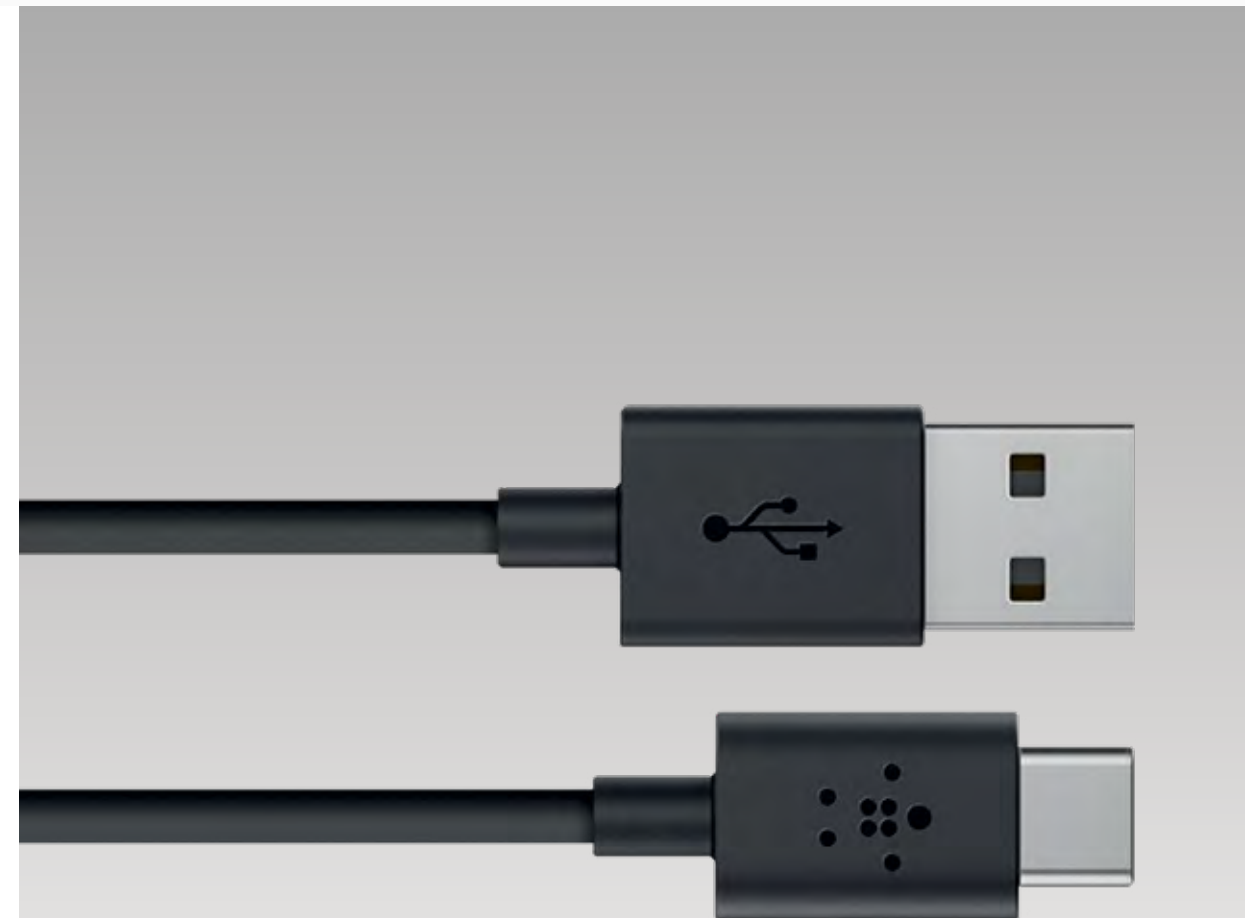

Charge and sync your device.

Part No. UKNMBLCK
£21.99

Universal Car Cup Phone Mount

Adjustable cup holder mount compatible with 6-inch devices.

Part No. UKNMBCHM
£31.99

Road Rockstar

4-Port Car Charger with extending USB hub.

Part No. UKNMBRRS
£31.99

Universal Car Charger with USB-C Cable

Charge your USB-C device.

Part No. UKNMBTCK
£21.99

Universal Car Charger with Micro-USB

USB-C Charge/Sync Cable

Lightning to USB Cable

Micro-USB Charge/Sync Cable