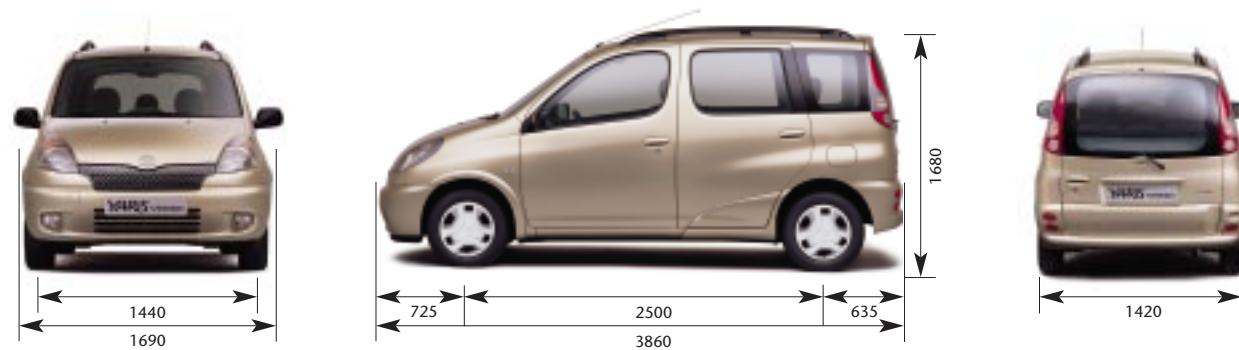

Specifications

ENGINE	1.3L manual	1.3L automatic
Type	4 cylinders	4 cylinders
Valve mechanism	16-Valve DOHC Chain & Gear	16-Valve DOHC Chain & Gear
Bore x stroke - (mm)	75.0 x 73.5	75.0 x 73.5
Displacement/(cm³)	1299	1299
Compression ratio	10.5 : 1	10.5 : 1
Maximum output KW/rpm (ps/rpm)	63/6000 (86/6000)	63/6000 (86/6000)
Maximum torque Nm/rpm (lb ft/rpm)	124/4400 (91/4400)	124/4400 (91/4400)
Battery - Volts/Amp hours	12/36	12/36
Alternator output - (Watts)	960	960

PERFORMANCE	1.3L manual	1.3L automatic
Maximum speed - mph (km/h)	102 (165)	96 (155)
Acceleration 0-62mph - (secs)	12.5	13.8

FUEL CONSUMPTION	1.3L manual	1.3L automatic
Fuel tank capacity - litres (gallons)	45 (9.9)	45 (9.9)
Fuel economy (93/116/EEC) - l/100km (mpg) Urban	8.0 (35.3)	8.9 (31.7)
Extra urban	5.5 (51.4)	5.8 (48.7)
Combined	6.4 (44.1)	6.9 (40.9)
CO₂ emissions	154	165
Coefficient of drag	0.311	0.311

BRAKES	1.3L manual	1.3L automatic
Front	Ventilated disc	Ventilated disc
Rear	LT Drum	LT Drum

SUSPENSION	1.3L manual	1.3L automatic
Front	MacPherson strut system	MacPherson strut system
Rear	Torsion beam	Torsion beam
Steering gear type	Rack & Pinion	Rack & Pinion

LOAD CAPACITY	1.3L manual	1.3L automatic
Kerb weight (w/o driver) (kg)	990	1000
Gross Vehicle Weight (kg)	1500	1510
Cargo volume (m³) - seats upright	0.39	0.39
Cargo volume (m³) - seats folded (to roof)	2.16	2.16
Towing capacity (with brake) (kg)	900	900

TYRES	1.3L manual	1.3L automatic
Tyre size	175/65 R14	175/65 R14

Details of specifications and equipment provided in this brochure are subject to local conditions and requirements and may, therefore, vary from models available in your area. Please inquire with your local dealer for details on your local specifications and equipment. • Vehicle body colour may differ slightly from the printed photographs in this catalogue. • Toyota Motor Europe reserves the right to alter any details of specifications and equipment without prior notice. • ©1999 by NV Toyota Motor Europe Marketing & Engineering SA ("TMME"). • No part of this publication may in any way be reproduced without the prior written approval of Toyota Motor Europe.