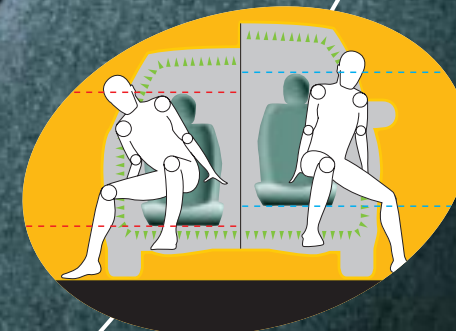

Yaris Verso seats are higher than conventional cars which provides a more natural seating position and aids entry and exit from the vehicle