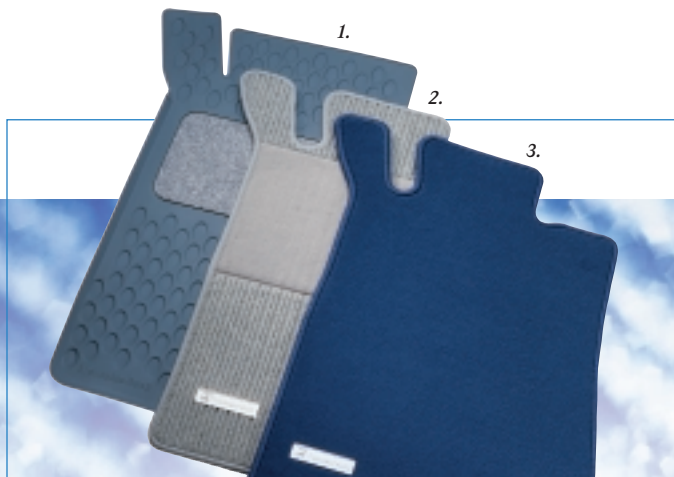

S-Class (long wheelbase only) – ribbed mats

Complete set	anthracite	B6 768 3058	£52.25
	quartz	B6 768 3064	£52.25
	java	B6 768 3070	£52.25
	orion grey	B6 768 3076	£52.25
	helios	B6 768 3082	£52.25

S-Class (short wheelbase only) – rubber mats

Complete set	anthracite	B6 661 8085	£43.87
	light grey	B6 661 8087	£43.87

S-Class (long wheelbase only) – rubber mats

Complete set	anthracite	B6 661 8086	£43.87
	light grey	B6 661 8088	£43.87

CL-Class Coupé – velour mats

Complete set	java	B6 629 3741	£67.05
	anthracite	B6 768 1131	£67.05
	orion grey	B6 768 1132	£67.05
	quartz	B6 768 1133	£67.05
	medium-helios	B6 768 1145	£67.05

CL-Class Coupé – ribbed mats

Complete set	anthracite	B6 768 3089	£42.91
	orion grey	B6 768 3090	£42.91
	quartz	B6 768 3091	£42.91
	helios	B6 768 3092	£42.91
	java	B6 768 3093	£42.91

1. Rubber mat.
2. Ribbed mat.
3. Velour mat.