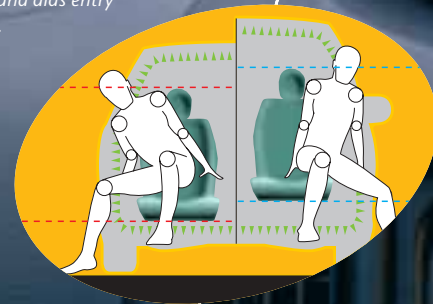

It changes your view of driving.

The advanced interior layout of the Yaris Verso means that you're always firmly in control. You'll find the higher seating position gives a more commanding view through the panoramic windows.

Every control is comfortably within reach. Instruments can be checked with total safety: frequently used dials are positioned on top of the dashboard close to your view of the road. And the 3D holographic instrument panel is easy to see in all light conditions.

The multi-information display comprising audio controls, trip computer and external temperature completes the stylish dashboard.

You'll see driving from a different perspective in the Yaris Verso.

Information at your fingertips:
Yaris Verso's integrated audio system – and optional GPS satellite navigation – share the central multi-information display rendering the audio system useless to thieves if stolen.

Yaris Verso seats are higher than conventional cars which provide a more natural seating position and aids entry and exit from the vehicle.

The centrally-mounted, three-dimensional holographic instrument display is conveniently located to provide glare-free access to vital information.