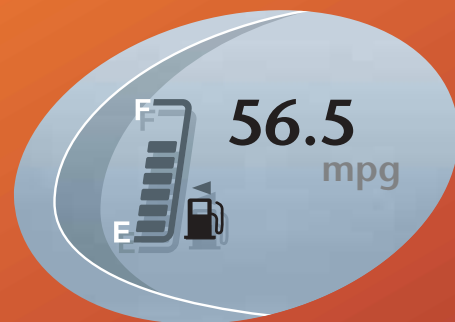

The 1.4 D-4D engine is class leading, achieving more than 56 mpg on the combined cycle.