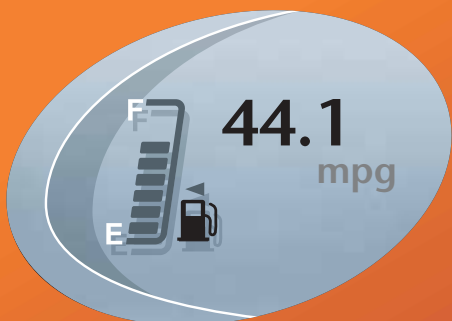

Driving a compact MPV is a whole new experience.

You'll be very impressed by the performance of the Yaris Verso's 1.3 VVT-i litre engine. Its advanced engineering helps it adapt perfectly to all kinds of demands: from the school run, through winding country roads to motorway cruising.

The secret is in the intelligent Variable Valve Timing (VVT-i). This uses computerised control to ensure that intake valve timing adjusts to engine speed and accelerator pressure, to provide optimum performance and fuel economy plus low emission levels. In this way, acceleration is always responsive yet efficient. With the help of the Verso's aerodynamic body, VVT-i technology delivers the performance you want with the most sparing use of fuel.

Equally impressive, the 1.4 D-4D diesel power unit, with its advanced common-rail design and direct injection, delivers excellent performance and class-leading fuel economy of more than 56 mpg on a combined cycle.

Whichever Yaris Verso you choose, the results are impressive, offering power and response – yet still offering good fuel economy and low emissions at the same time.

Returning over 44 mpg (combined cycle) the 1.3 VVT-i manual petrol engine offers impressive fuel economy.