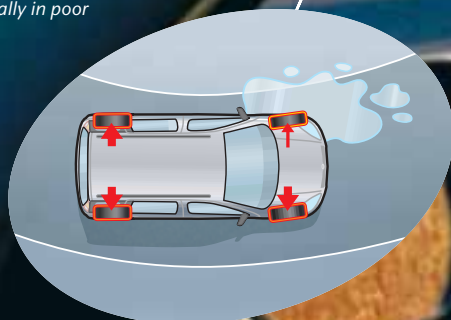

ABS braking with EBD improves braking efficiency and control, especially in poor road conditions.