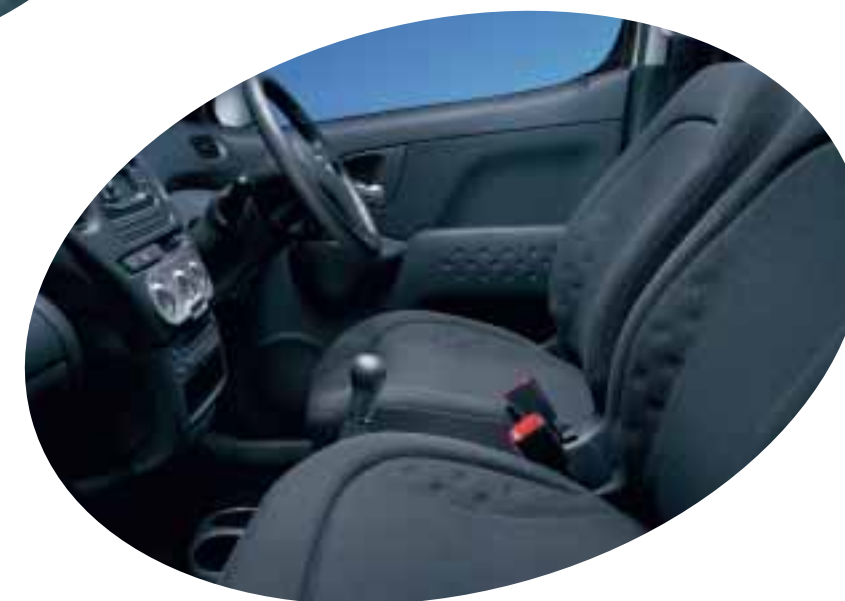

Yaris Verso	Trim Name	3P0 Chilli Red	209 Eclipse Black	583 Champagne	1E7 Crystal Silver	6R4 Island Green	8M6 Lagoon Blue
T₃	Toulouse Charcoal	•	•	•	•	•	•
T Spirit	Toulouse Charcoal	•	•	•	•	•	•