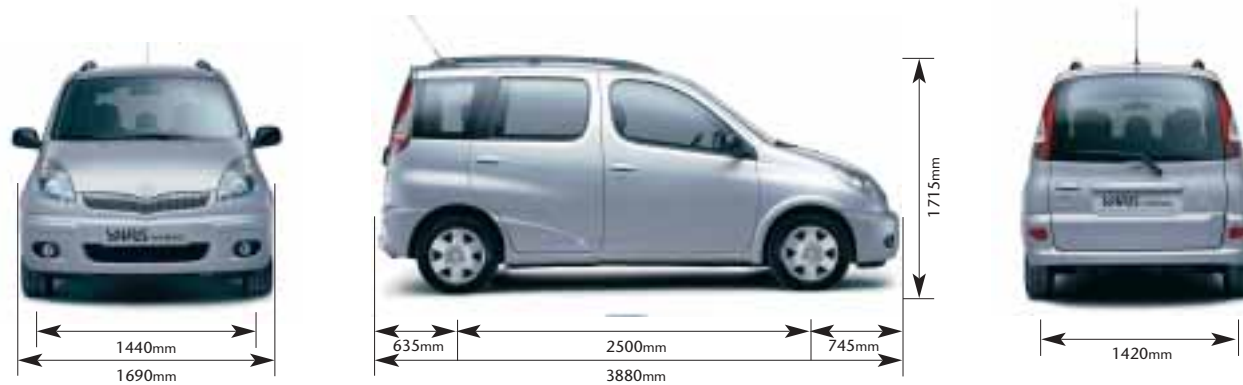

Specifications

Dimensions & Weights

		Maximum kerb weight	Gross vehicle weight	Cargo volume*	Cargo volume†	Towing capacity (braked)	Tyre size
Yaris Verso							
T₃/T Spirit	1.3 VVT-i manual	1110 kg	1530 kg	0.39m³	2.16m³	900 kg	175/65 R14
	1.3 VVT-i automatic	1120 kg	1530 kg	0.39m³	2.16m³	900 kg	175/65 R14
	1.4 D-4D manual	1125 kg	1530 kg	0.39m³	2.16m³	900 kg	175/65 R14

* seats upright † seats folded (to roof)