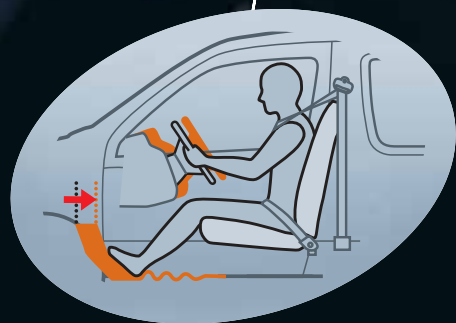

In an accident, Yaris Verso's occupants are protected by a structure optimised using Computer-Aided Engineering to provide excellent frontal and side impact protection