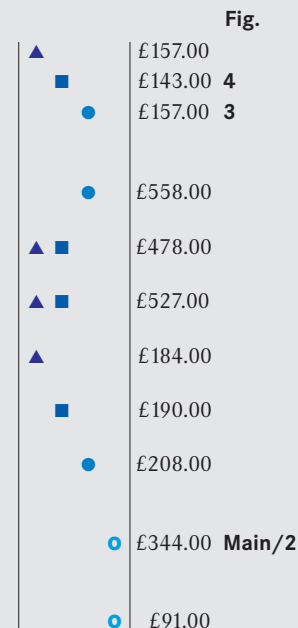

Carrier systems

When your leisure pursuits are physically demanding, you rightly expect your sporty new C-Class to keep up with them. Good news! Our range of robust carrier systems delivers all the performance you need without detracting from your car's good looks.

Carrier systems

Alustyle, basic carrier bars	B6 685 0255
Alustyle, basic carrier bars	B6 685 0270
Alustyle, basic carrier bars	B6 685 0257

Trailer coupling

Trailer coupling (detachable)	B6 685 0034
Detachable trailer coupling, without self-levelling suspension	B6 685 0053
Detachable trailer coupling, with self-levelling suspension	B6 685 0054
Electrical set for detachable trailer coupling	B6 685 0028
Electrical harness for trailer coupling	B6 685 0033
Electrical harness for trailer coupling	B6 685 0035
Rear mounted bicycle rack, for trailer coupling, for up to 2 cycles	B6 685 1107
Kit for attaching third cycle to rear-mounted bicycle rack, for trailer coupling	B6 685 1108