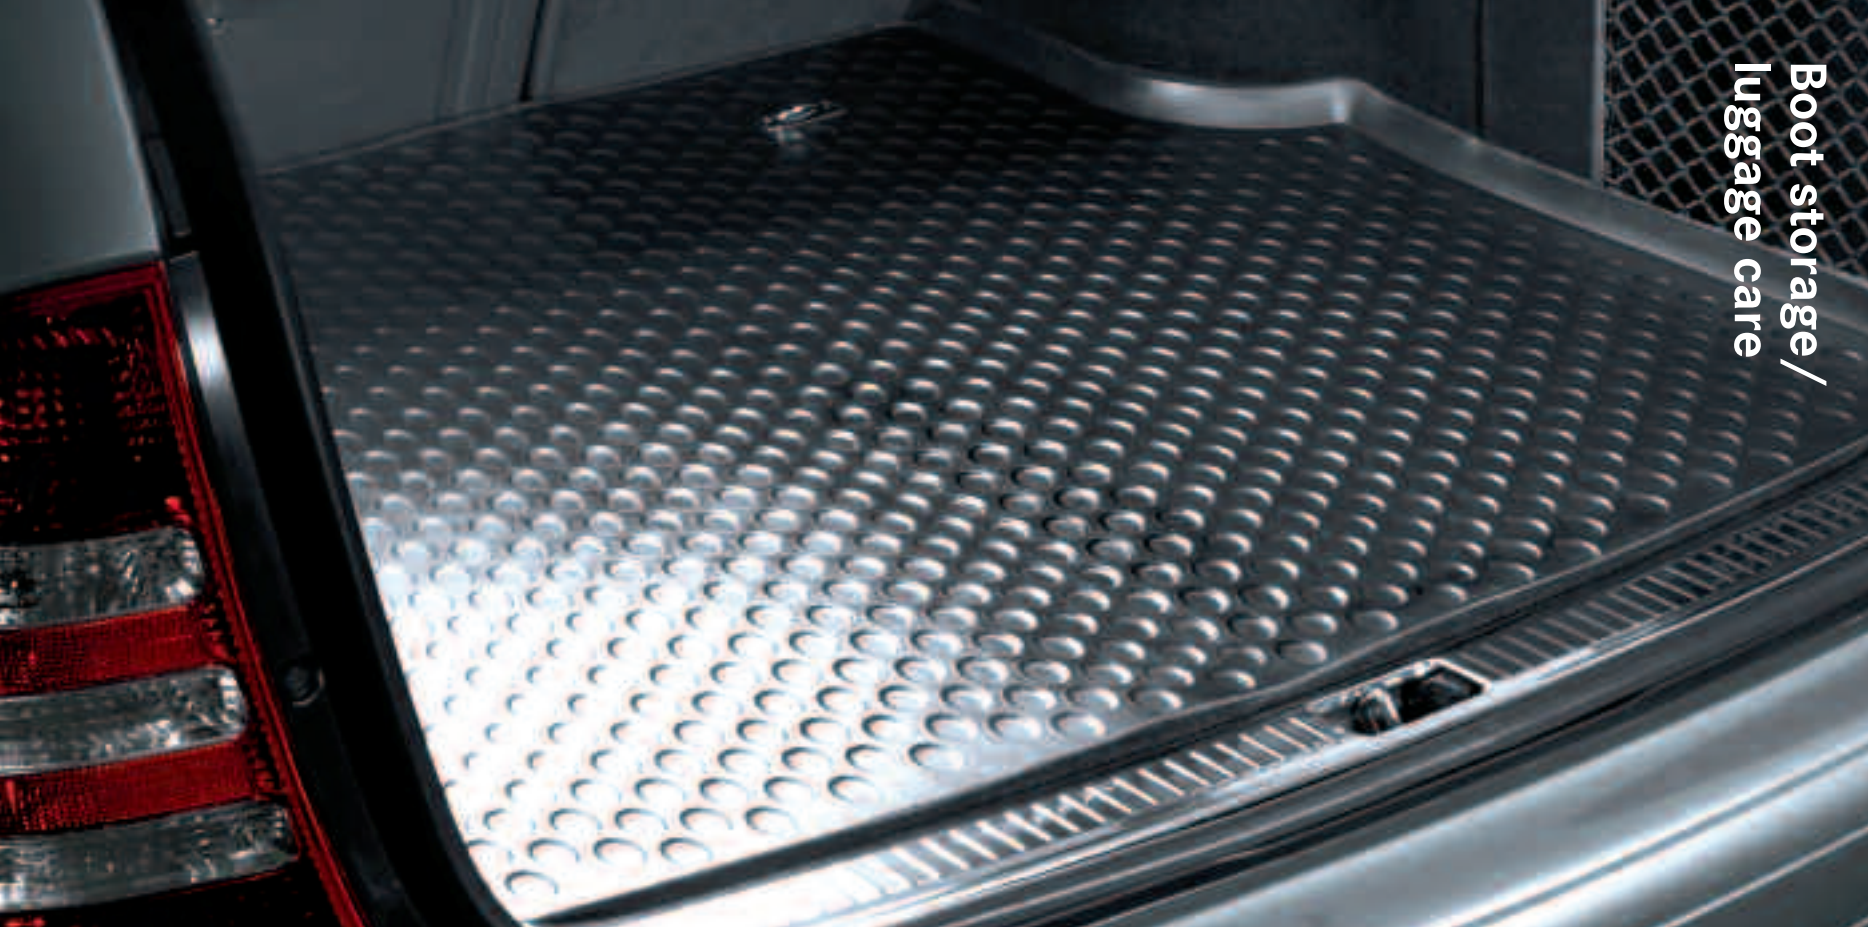

Boot storage /
Luggage care

2

3

4

5