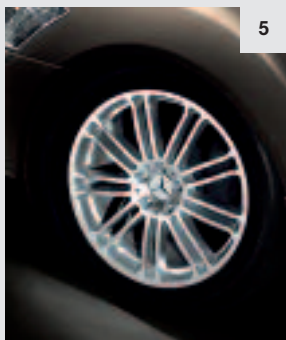

Alloy wheels

1

2

3

4

5

Alloy wheel accessories and boot storage

Mudflaps are a good investment because they protect the underbody and sides of your S-Class from loose chippings and dirt.