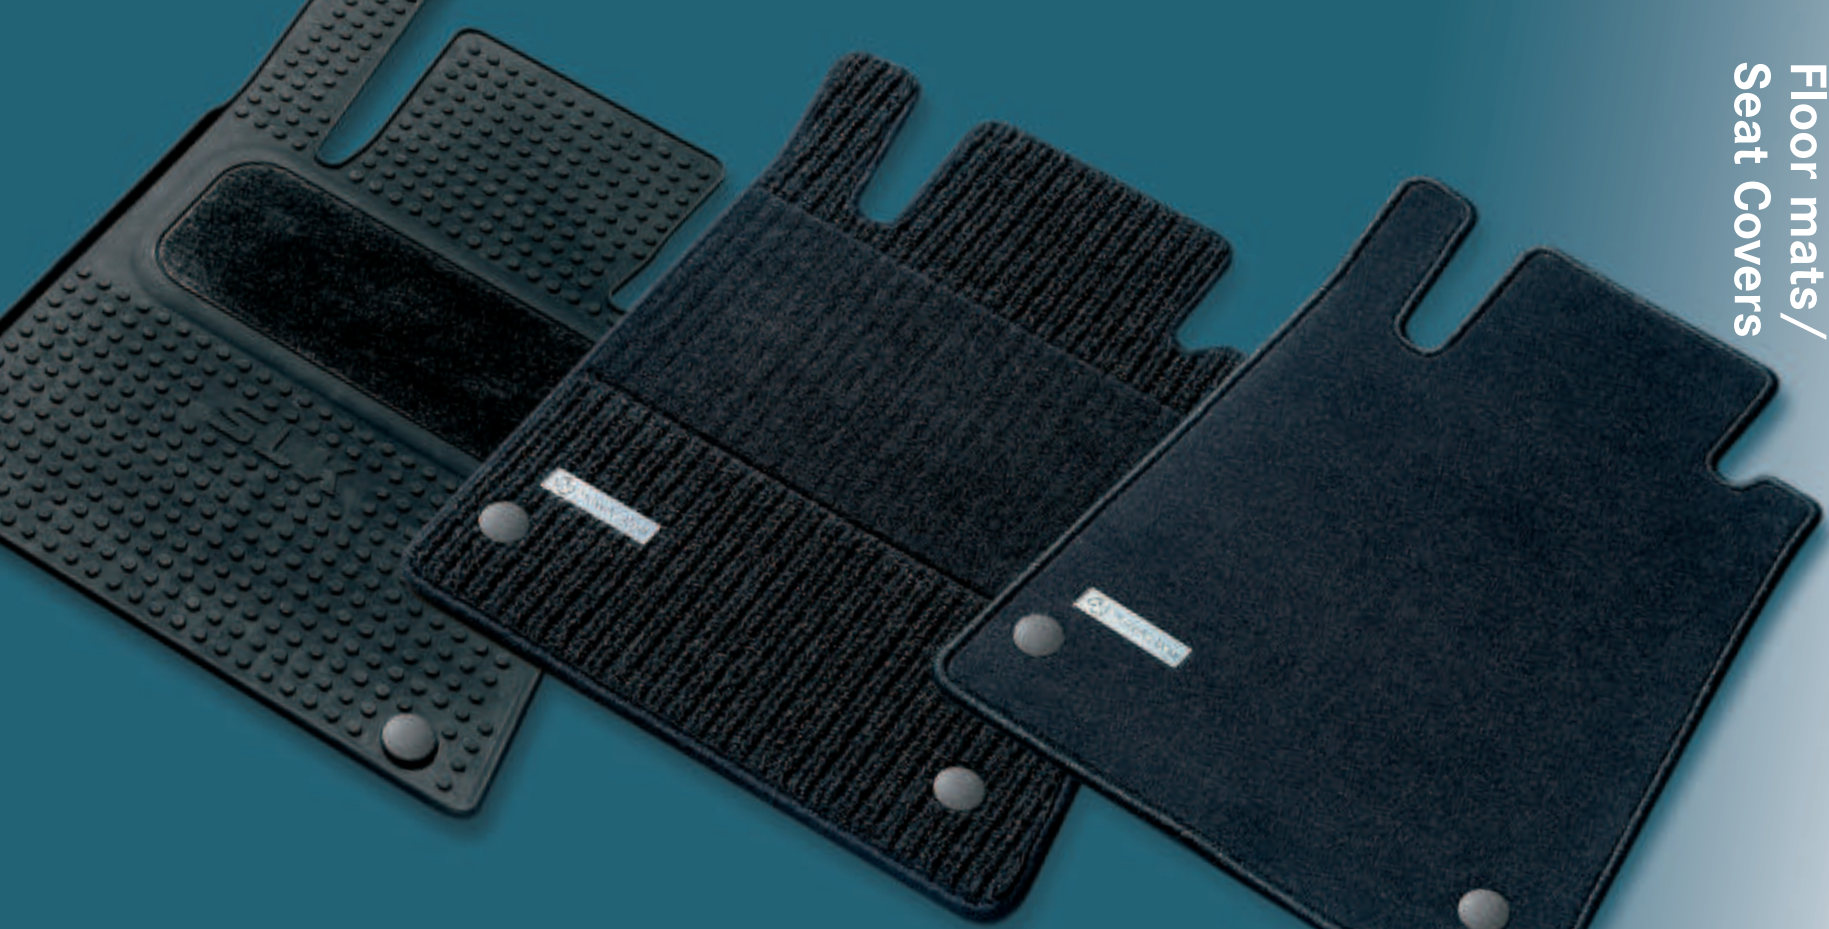

Head restraint cover, single

black

B6 798 2525

£25.00

Fig.

Floor mats / Seat Covers

Rubber

Ribbed

Velour

Child seats/ child accessories

From 8 months to age 12, the Mercedes-Benz range of child seats gives you the peace of mind that your young passengers are protected and secure. They are engineered with both comfort and safety in mind, and are certified as complying with European regulations. Their hardwearing moisture-absorbing covers can easily be removed and washed. ISOFIX is a one-click fastening system that makes the 'Angel & Driver' seat quick and easy to fit. The Automatic Child Seat Recognition (ACSR) device automatically disarms your car's airbag when the child seat is used in the SLK-Class passenger seat.