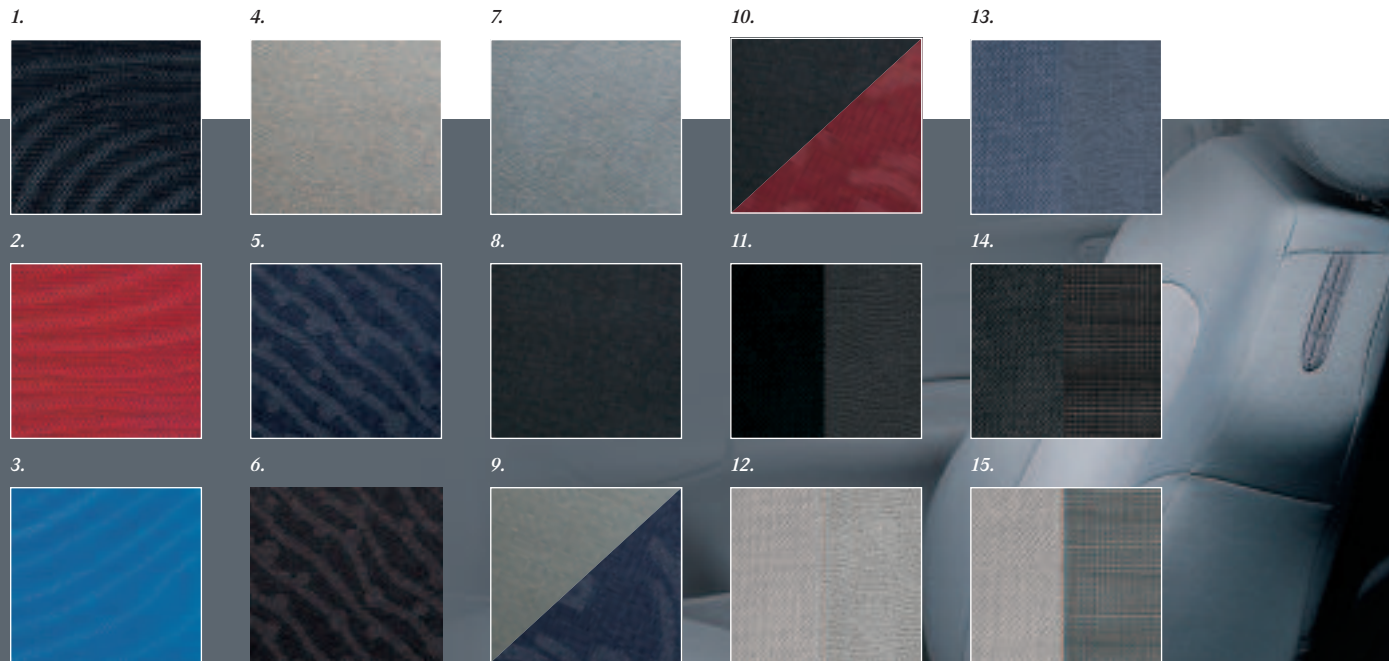

Protective seat covers – Sport

■ Head restraint cover, front, single	quartz	B6 642 1720	£17.00
■ Head restraint cover, rear	quartz	B6 642 1730	£17.00
■ Rear bench seat cover (Coupé only)	quartz	B6 642 1740	£143.00

■ Rear bench seat cover (Cabriolet only)	quartz	B6 642 1759	£123.00
■ Rear bench seat cover (Cabriolet with Parktronic only)	quartz	B6 687 0087	£126.00

Also available in accented blue, accented green, accented red, anthracite and orion grey.

SLK-Class

1. Anthracite
2. Magma Red
3. Merlin Blue

CLK-Class, Elegance

4. Quartz
5. Galaxy Blue
6. Anthracite
7. Orion Grey

CLK-Class, Avantgarde

8. Anthracite
9. Orion Grey/
  Galaxy Blue
10. Anthracite/Red

CLK-Class, Elegance

11. Anthracite
12. Alpaca Grey
13. Pacific Blue

CLK-Class, Avantgarde

14. Anthracite/Helsinki
15. Alpaca Grey/
  Helsinki