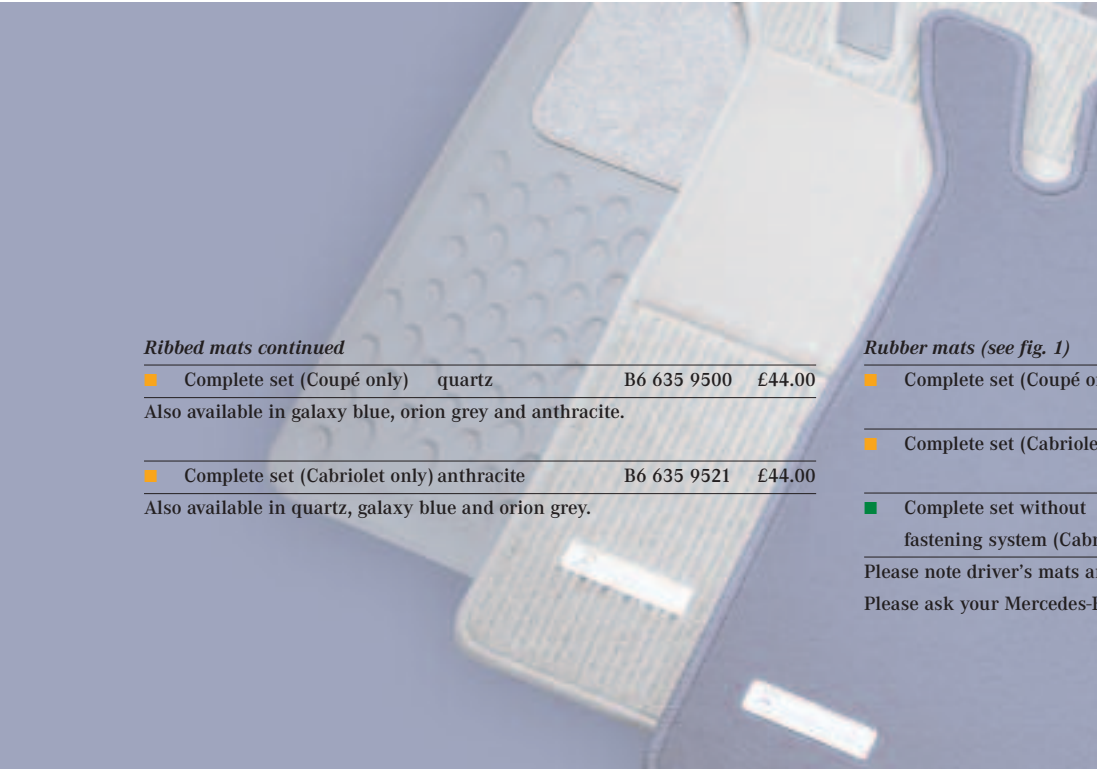

Ribbed mats continued

■ Complete set (Coupé only)	quartz	B6 635 9500	£44.00

Also available in galaxy blue, orion grey and anthracite.

■ Complete set (Cabriolet only)	anthracite	B6 635 9521	£44.00

Also available in quartz, galaxy blue and orion grey.

1.