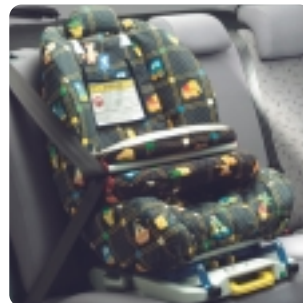

2. Romer Prince child seat, 9 months to 4 years **CC* SW**

Designed to be fitted in the rear seat. For children between 9kg and 18kg.

5. ISOFIX child seat **CC* SW**

Complete seating system for children from 0 to 4 years. ISOFIX mountings lock the child seat directly to the car's seat frame, ensuring correct fitting and excellent child restraint. This seat can be adapted for front** or rear facing positions. Machine washable covers. Requires a reducer cushion for newborn babies.

3. BabySure baby seat, up to 12 months (0kg to 13kg) **CC* SW**

Rear facing child seat for children up to 12 months (up to 13kg). Can be fitted in front** or rear seats.