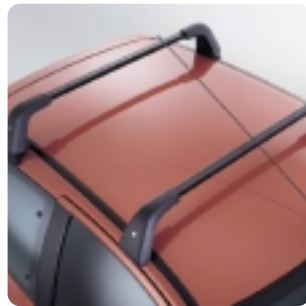

3. Roof bars

Suitable for all 206 hatchback models, including those equipped with a Peugeot sunroof or a full glass roof, such as the Roland Garros. 50kg capacity.