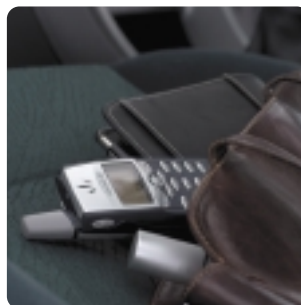

2. Clarion 6 disc CD multiplayer **CC SW**

Available for all models. Please note that vehicles that do not feature a CD compatible head unit will require an additional FM modulator (sold separately).