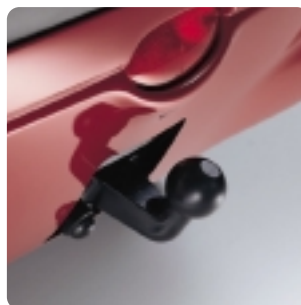

13. Fixed towbar **CC SW**

Engineered and tested to the highest standards. Available for vehicles with standard or sports bumpers, with single or double electrics.

10. Tilt and slide sunroof **SW**

This sunroof can be tilted up or can slide all the way back for a real open-air feeling. It is available with either manual or electric opening and closing.