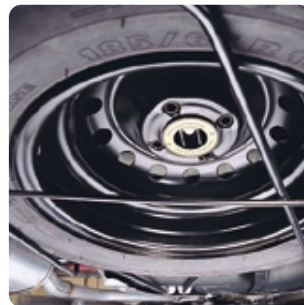

3. Steering wheel cover lock **CC SW**

Protects against vehicle and airbag theft, one of the fastest growing areas of car crime.

4. Spare wheel lock – not suitable for vehicles with space saver spare wheel

Ensures that the spare wheel can only be released from inside the vehicle.