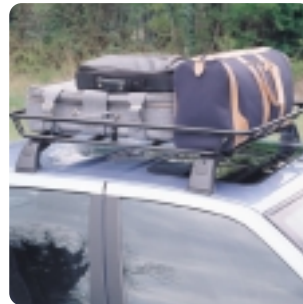

5. Roof cradle for use with Peugeot roof bars **SW**

To carry loads up to 50kg. For use with Peugeot roof bars or roof rail cross bars.

6. Rear mounted cycle carrier **SW**

Please note that this product must be used in conjunction with a rear lighting board (sold separately).