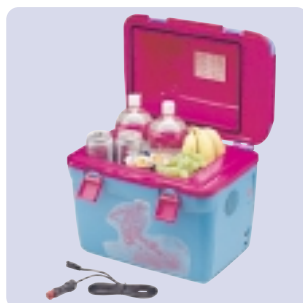

6. Cargo net

Holds items of luggage securely in place.