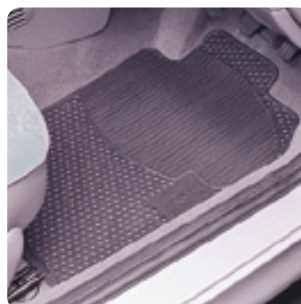

6. Rubber mats **SW**

Offering the same protection as our carpet mats, but in a practical hard-wearing washable rubber. Front and rear sets available.

3. Standard carpet mats – grey **SW**

Budget version of our luxury carpet mats made with the same attention to detail. Only available in grey. Complete set including front and rear mats.