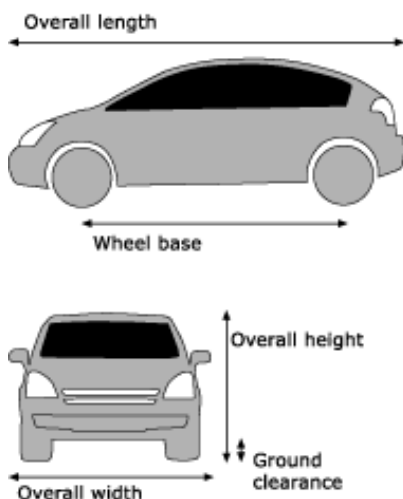

WEIGHT AND DIMENSIONS

Min turning radius body	5.2 m	(17.06 ft)
Min turning radius tyre	4.9 m	(16.08 ft)
Fuel tank capacity	45 l	(9.90 gal)
Kerb weight total maximum	975 kg	(2149.88 lb)
Gross vehicle weight total	1370 kg	(3020.85 lb)
Towing capacity (braked)	650 kg	(1433.25 lb)
Overall Length	3640 mm	(143.42 in)
Overall Height	1500 mm	(59.10 in)
Overall Width	1660 mm	(65.40 in)
Wheel Base	2370 mm	(93.38 in)