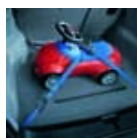

Luggage compartment tensioning straps

Two tear resistant nylon straps which are secured to the fixing eyelets in the luggage compartment. The easy way to secure items of all shapes and sizes both quickly and safely.