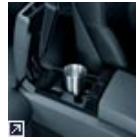

Coat hanger

Attaches easily and securely to the head restraint.

Protective rear cover

Separable cover that is made from high-quality textile fibres and attached by fitting over the front and rear headrests. Waterproof, dirt-repellent and washable.

Luggage compartment floor net

Secures objects of varying sizes quickly and safely. Secured to existing eyelets.

Multifix system

Special brackets with non-slip finish.

Drinks holder

Available for the centre console for rear passengers.