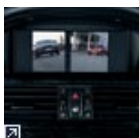

Front camera

Cross-traffic is displayed on the on-board monitor via a camera and a special prism glass at an angle of 90 degrees. The camera is located in the centre of the car below the bumper.