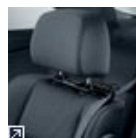

Luggage compartment floor net

Secures objects of varying sizes quickly and safely. Secured to existing eyelets.

Multifix system

Special brackets with non-slip finish.

Drinks holder

Available for the centre console for rear passengers.