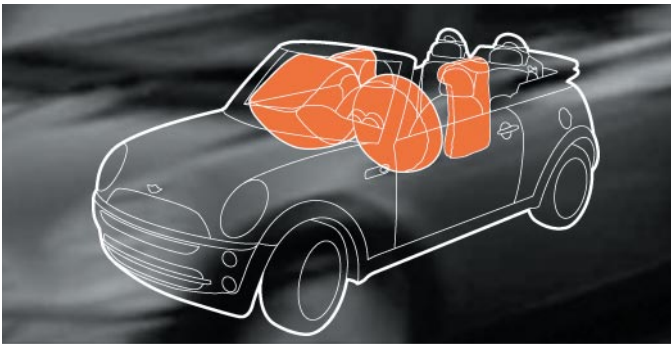

MINI ONE CABRIO

DESIGN

Drive a MINI One Cabrio and you'll stand out from the crowd, no doubt about it. What with its unique styling, fully automatic roof (which opens in 15 seconds flat), Easy Load boot system and heated glass rear window, heads are going to turn. Everyone will want a go in your MINI One Cabrio. It seats four in spacious comfort, so everyone else will have to wait. Or get their own.

SAFETY

The MINI One Cabrio sticks to the road like glue, with a single-link spring-strut front axle, a multi-link rear axle and anti-roll bars. It has four airbags, a roll-over bar and a dizzying array of safety features. Cornering Brake Control improves braking in bends and prevents understeer, while Electronic Brakeforce Distribution ensures short stopping distances. All this safety is rounded off by disc brakes and electronic ABS, leaving you to the serious business of driving.