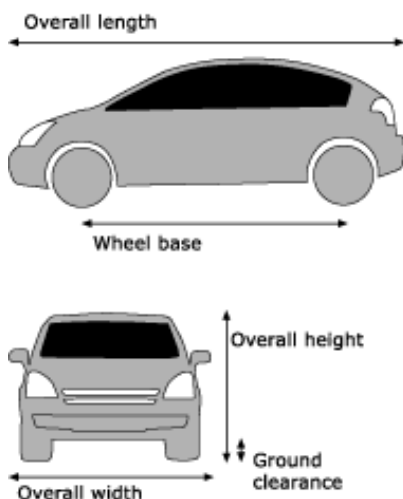

WEIGHT AND DIMENSIONS

Min turning radius body	5.5 m	(18.04 ft)
Min turning radius tyre	5.1 m	(16.73 ft)
Fuel tank capacity	55 l	(12.10 gal)
Kerb weight total maximum	1250 kg	(2756.25 lb)
Gross vehicle weight total	1695 kg	(3737.48 lb)
Towing capacity (broken)	1000 kg	(2205.00 lb)
Overall Length	4180 mm	(164.69 in)
Overall Height	1475 mm	(58.12 in)
Overall Width	1710 mm	(67.37 in)
Wheel Base	2600 mm	(102.44 in)

www.toyota.co.uk or phone our Call Centre on 0845 275 5555

Toyota tries to make sure that all information contained on this fact sheet is correct but it does not accept any liability for any error or omission; nor is it guaranteeing the availability or specifications of any models available in the UK or elsewhere.