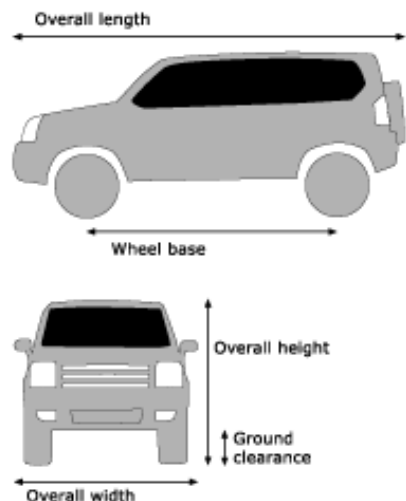

Toyota Land Cruiser: 3 Door

AVAILABLE ENGINES

3.0 Diesel Manual

Top Speed	109 mph (175 km/h)
Acceleration 0-62mph 0-100kmh	11.5 secs
Fuel Economy (Combined)	31.4 mpg (9 l/100km)
Carbon Dioxide Emissions	242 g/km
Power	166 ps (122 kW)
Torque	303 lb ft (410 Nm)

WEIGHT AND DIMENSIONS

Min turning radius body	n/a m	(tbc)
Min turning radius tyre	5.2 m	(17.06 ft)
Fuel tank capacity	87 l	(19.14 gal)
Kerb weight total maximum	2020 kg	(4454.10 lb)
Gross vehicle weight total	2600 kg	(5733.00 lb)
Towing capacity (broken)	2800 kg	(6174.00 lb)
Overall Length	4405 mm	(173.56 in)
Overall Height	1905 mm	(75.06 in)
Overall Width	1875 mm	(73.88 in)
Wheel Base	2455 mm	(96.73 in)