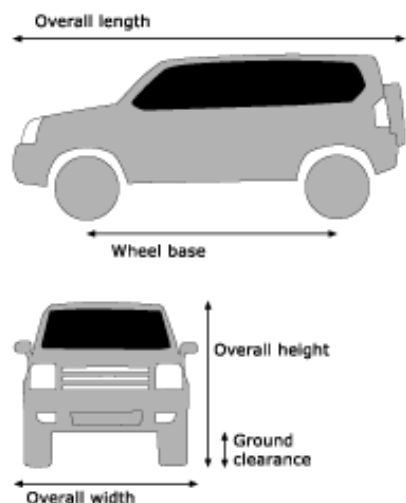

WEIGHT AND DIMENSIONS

Min turning radius body	n/a m	(tbc)
Min turning radius tyre	5.7 m	(18.70 ft)
Fuel tank capacity	87 l	(19.14 gal)
Kerb weight total maximum	2180 kg	(4806.90 lb)
Gross vehicle weight total	2850 kg	(6284.25 lb)
Towing capacity (braked)	2800 kg	(6174.00 lb)
Overall Length	4850 mm	(191.09 in)
Overall Height	1905 mm	(75.06 in)
Overall Width	1875 mm	(73.88 in)
Wheel Base	2790 mm	(109.93 in)