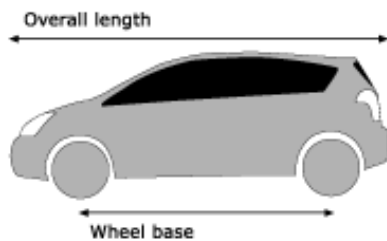

2.4 VVT-i Petrol Manual

Top Speed	115 mph (185 km/h)
Acceleration 0-62mph 0-100kmh	11 secs
Fuel Economy (Combined)	30.1 mpg (9.4 l/100km)
Carbon Dioxide Emissions	226 g/km
Power	157 ps (115 kW)
Torque	166 lb ft (225 Nm)