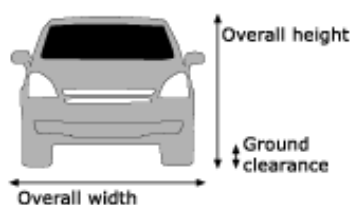

2.4 VVT-i Petrol Manual

Top Speed	115 mph (185 km/h)
Acceleration 0-62mph 0-100kmh	11 secs
Fuel Economy (Combined)	30.1 mpg (9.4 l/100km)
Carbon Dioxide Emissions	226 g/km
Power	157 ps (115 kW)
Torque	166 lb ft (225 Nm)