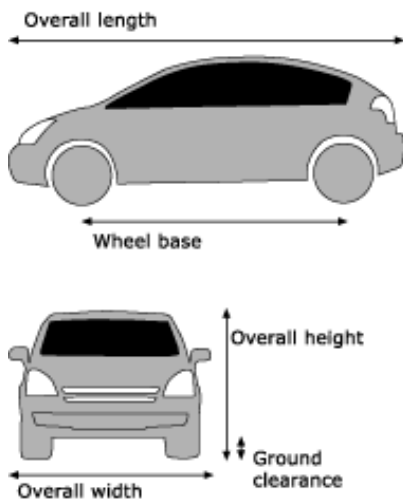

Top Speed	106 mph (170 km/h)
Acceleration 0-62mph 0-100kmh	10.9 secs
Fuel Economy (Combined)	65.7 mpg (4.3 l/100km)
Carbon Dioxide Emissions	104 g/km
Power	78 ps (57 kW)
Torque	85 lb ft (115 Nm)

WEIGHT AND DIMENSIONS

Min turning radius body	5.5 m	(18.04 ft)
Min turning radius tyre	5.1 m	(16.73 ft)
Fuel tank capacity	45 l	(9.90 gal)
Kerb weight total maximum	1325 kg	(2921.63 lb)
Gross vehicle weight total	1725 kg	(3803.63 lb)
Towing capacity (broken)	n/a kg	(tbc)
Overall Length	4450 mm	(175.33 in)
Overall Height	1490 mm	(58.71 in)
Overall Width	1725 mm	(67.97 in)
Wheel Base	2700 mm	(106.38 in)