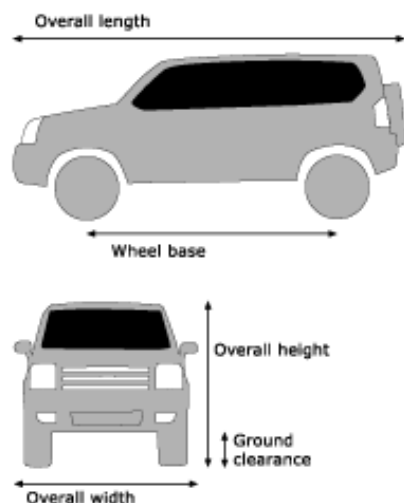

2.0 VVT-i Petrol Manual

Top Speed	115 mph (185 km/h)
Acceleration 0-62mph 0-100kmh	10.6 secs
Fuel Economy (Combined)	32.1 mpg (8.8 l/100km)
Carbon Dioxide Emissions	211 g/km
Power	150 ps (110 kW)
Torque	142 lb ft (192 Nm)