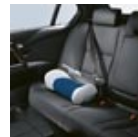

Junior Seat III

Ideal comfort for passengers over 22kg and approx. 6 years. The seat cushion provides the necessary restraint with optimal belt fitting layout whilst also providing a better round view. The simple positioning of the seat belt also allows "big kids" the ability to buckle themselves in.