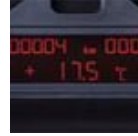

On-board computer

The on-board computer provides information on the average fuel consumption, average speed, range, outside temperature, time and date. These functions vary according to the series and model.