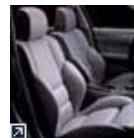

Decorative wood trims for leather covered steering wheels

Available in Burr Walnut and variegated poplar for steering wheels without multifunction.

Sport seats

The seat height, angle and thigh support can be adjusted to suit drivers and front passengers of any height while distinctive side sections keep you in your seat when cornering. The contents of the package depend on the choice of BMW special equipment.