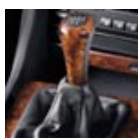

For retrofitting on cars without an airbag. High-grip steering wheel with an indicator lamp to show that the system is functional. 385mm diameter.

Aluminium gear lever knob with black ring

This polished aluminium gear lever knob is a real eye catcher in your BMW's interior. Also available in matt chrome.

Fine wood interior trim

Available in Burr Walnut, myrtle and light maple.

Leather covered gear knob

With variegated poplar decorative strip

Leather-covered knob with chrome inlay

Leather selector grip with wood inlay