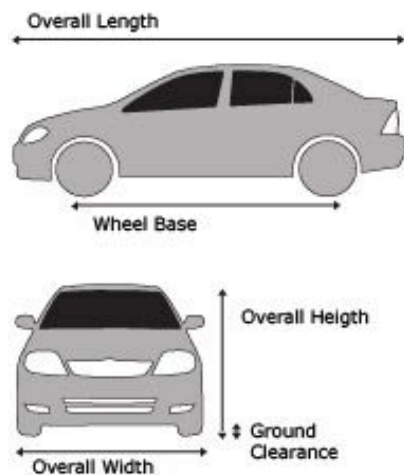

Corolla

4 Door

AVAILABLE COLOURS

From £13,390 to £14,090

KEY FEATURES

- Airbags - Driver & front passenger side and curtain
- Airbag cut-off switch
- ABS - Electronically controlled with EBD (Electronic Brake Force Distribution)
- Front and rear disc brakes
- Central double locking with remote activation and engine immobiliser
- Telescopic and tilt steering column
- Trip computer with fuel consumption & average speed display
- Optitron dials
- ISO FIX seat fittings
- Seat belt warning
- Single disc CD Player
- Colour keyed front and rear bumpers
- Colour keyed side protection mouldings and door handles

Toyota Corolla: 4 Door

AVAILABLE ENGINES

1.4 D-4D Diesel Manual

Top Speed	112 mph (180 km/h)
Acceleration 0-62mph 0-100kmh	13.3 secs
Fuel Economy (Combined)	58.9 mpg (4.8 l/100km)
Carbon Dioxide Emissions	127 g/km
Power	90 ps (66 kW)
Torque	141 lb ft (190 Nm)

WEIGHT AND DIMENSIONS

Min turning radius body	5.5 m	(18.04 ft)
Min turning radius tyre	5.1 m	(16.73 ft)
Fuel tank capacity	55 l	(12.10 gal)
Kerb weight total maximum	1225 kg	(2701.13 lb)
Gross vehicle weight total	1695 kg	(3737.48 lb)
Towing capacity (broken)	1000 kg	(2205.00 lb)
Overall Length	4410 mm	(173.75 in)
Overall Height	1470 mm	(57.92 in)
Overall Width	1710 mm	(67.37 in)
Wheel Base	2600 mm	(102.44 in)