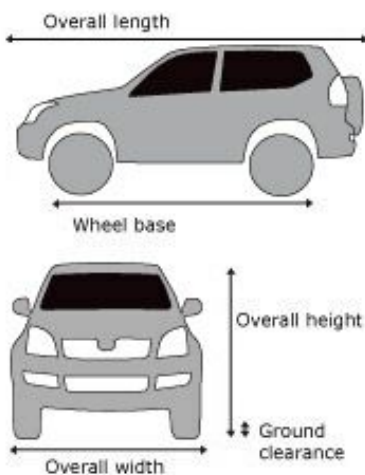

GRADES

LC₃

Delivering assured control both on and off the road, the LC₃ has standard features including:

- Colour-coded front and rear parking distance sensors
- Dual zone climate control air conditioning
- ABS - Electronically controlled with Electronic Brake Force Distribution
- Brake Assist System
- 8 Airbags
- 3-point seatbelts - all seats with Emergency Locking Retractor
- Central double locking with remote activation amp; transponder key engine immobiliser
- Integrated CD/radio with 6 speakers
- 17-inch alloy wheels with locking wheelnuts
- Colour keyed wheel arch extensions
- Colour keyed retractable heated side mirrors
- Front and rear fog lamps
- Roof rails

Toyota Land Cruiser: 3 Door

AVAILABLE ENGINES

3.0 Diesel Manual

Top Speed	109 mph (175 km/h)
Acceleration 0-62mph 0-100kmh	11.5 secs
Fuel Economy (Combined)	31.4 mpg (9 l/100km)
Carbon Dioxide Emissions	242 g/km
Power	166 ps (122 kW)
Torque	303 lb ft (410 Nm)

WEIGHT AND DIMENSIONS

Min turning radius body	n/a m	(tbc)
Min turning radius tyre	5.2 m	(17.06 ft)
Fuel tank capacity	87 l	(19.14 gal)
Kerb weight total maximum	2020 kg	(4454.10 lb)
Gross vehicle weight total	2600 kg	(5733.00 lb)
Towing capacity (broken)	2800 kg	(6174.00 lb)
Overall Length	4405 mm	(173.56 in)
Overall Height	1905 mm	(75.06 in)
Overall Width	1875 mm	(73.88 in)
Wheel Base	2455 mm	(96.73 in)