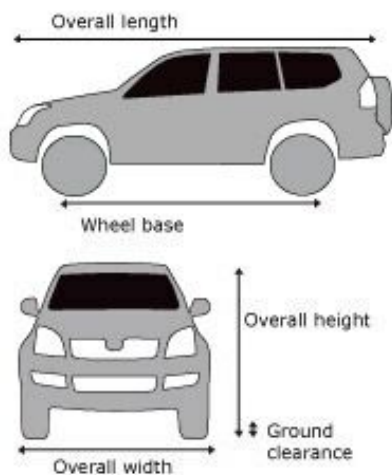

4.0 VVT-i V6 Petrol Automatic

Top Speed	112 mph (180 km/h)
Acceleration 0-62mph 0-100kmh	9.1 secs
Fuel Economy (Combined)	22.2 mpg (12.7 l/100km)
Carbon Dioxide Emissions	305 g/km
Power	249 ps (183 kW)
Torque	282 lb ft (382 Nm)