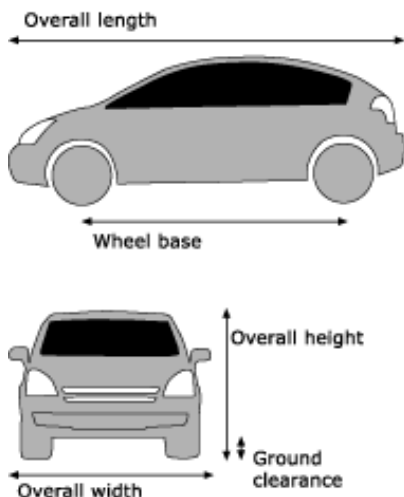

### WEIGHT AND DIMENSIONS

Min turning radius body	5.5 m	(18.04 ft)
Min turning radius tyre	5.1 m	(16.73 ft)
Fuel tank capacity	45 l	(9.90 gal)
Kerb weight total maximum	1325 kg	(2921.63 lb)
Gross vehicle weight total	1725 kg	(3803.63 lb)
Towing capacity (broken)	n/a kg	( tbc )
Overall Length	4450 mm	(175.33 in)
Overall Height	1490 mm	(58.71 in)
Overall Width	1725 mm	(67.97 in)
Wheel Base	2700 mm	(106.38 in)