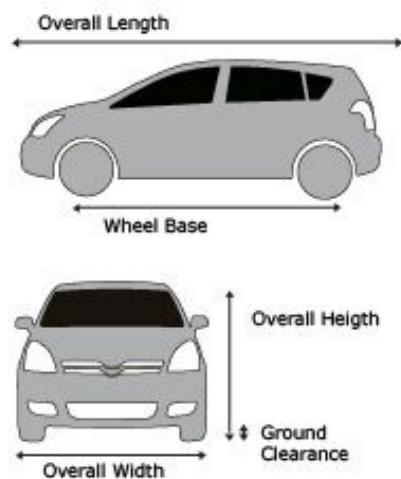

WEIGHT AND DIMENSIONS

Min turning radius body		( )
Min turning radius tyre	- m	(tbc)
Fuel tank capacity	60 l	(13.20 gal)
Kerb weight total maximum	1400 kg	(3087.00 lb)
Gross vehicle weight total	2035 kg	(4487.18 lb)
Towing capacity (braked)	1000 kg	(2205.00 lb)
Overall Length	4360 mm	(171.78 in)
Overall Height	1620 mm	(63.83 in)
Overall Width	1770 mm	(69.74 in)
Wheel Base	2750 mm	(108.35 in)

www.toyota.co.uk or phone our Call Centre on 0845 275 5555

Toyota tries to make sure that all information contained on this fact sheet is correct but it does not accept any liability for any error or omission; nor is it guaranteeing the availability or specifications of any models available in the UK or elsewhere.