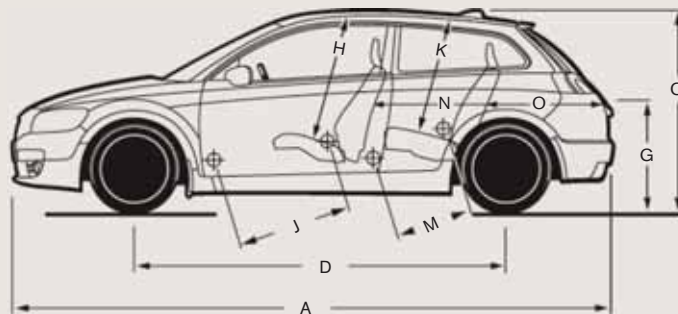

EXTERIOR (mm)	
A Overall length	4252
B Overall width (inc. wing mirrors)	1782 (2039)
C Unladen height	1447
D Wheelbase length	2640
E Front track width	1535
F Rear track width	1531
G Ground to boot base height	654