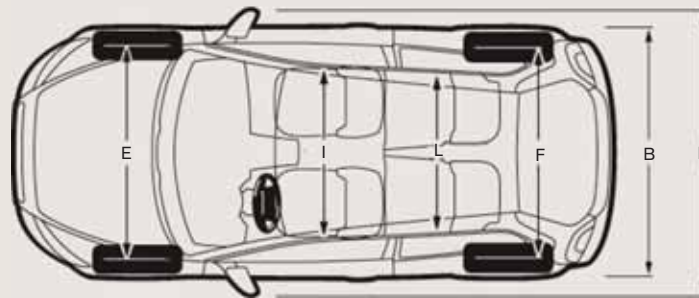

INSURANCE GROUPS	1.6 Man	1.8 Man	2.0 Man	2.4i Man	Gt	T5 Man	Gt	1.6D Man	2.0D Man	D5 Gt
Volvo C30	TBC	TBC	TBC	TBC	TBC	TBC	TBC	TBC	TBC	TBC

WEIGHTS	1.6	1.8	2.0	2.4i	T5	1.6D	2.0D	D5
Min. kerb weight, kg (actual kerb weight dependent on spec.)	1204	1252	1252	1331	1347	1298	1346	1404
Max. possible towing weight braked, kg	1200	1300	1350	1500	1500	1300	1500	1500
Max. towing weight unbraked approx, kg^(iv)	600	650	700	700	700	650	700	700
Max. total weight, kg	1700	1750	1750	1840	1840	1780	1840	1900
Max. roof load, kg	75	75	75	75	75	75	75	75
Max. payload, kg (dependent on spec.)	496	498	498	509	513	482	494	496

INTERIOR (mm)

H Front seat max. headroom⁽ⁱⁱ⁾	988
I Front seat width	1390
J Front seat max. legroom	1057
K Rear seat max. headroom⁽ⁱⁱ⁾	959
L Rear seat width	1303
M Rear seat max. legroom	869
N Load length luggage 2 seat mode	711
O Load length luggage 5 seat mode	1534

LUGGAGE COMPARTMENT	All models
Volume, litres	364
Volume, rear seats down, litres	1010

BRAKES	1.6/1.8/2.0/1.6D/2.0D	2.4i/T5/D5
Disc diameter front, mm	15" – 278 Ventilated	16" – 300 Ventilated
Disc diameter rear, mm	280	280

TRANSMISSION	
Manual 2.0D/T5	6 speed
Manual 1.6/1.8/2.0/2.4i/1.6D	5 speed
Geartronic 2.4i/T5/D5	5 speed

TURNING CIRCLE	16"	17"	18"
Rack & pinion, m	10.6 (34.9)	10.3 (34.9)	11.6 (38.1)

(i) The Urban fuel consumption figure is based on typical city driving, including starting the car from cold. The Extra Urban figure is based on typical motorway driving and cruising. The Combined figure averages the consumption across both cycles.

(ii) These results do not express or imply any guarantee of the fuel consumption of a particular car as there are inevitable differences between individual cars of the same model. Additionally driving style, traffic conditions, as well as the age and mileage and standard of maintenance will affect a car's fuel consumption.

(iii) Figure quoted without sunroof.

(iv) Unbraked towing weight must not exceed 50% of kerb weight up to a maximum of 700 kg.

Notes

The weight of a vehicle will influence the level of CO₂ emitted. As a result, vehicles with higher levels of specification and factory fit options may emit higher levels of CO₂. Once a vehicle has been built it will be given its own specific CO₂ emission on which the Vehicle Excise Duty will be charged.

A weighbridge must be used to determine specific weights. Data valid for manual transmission unless specified.

All measurements in mm.

Gt = Geartronic Automatic Transmission

The Max. output figures are quoted in PS (Pferdestärke), which is the metric equivalent of brake horsepower.

NB Some of the information in this price list may not be correct due to product changes which may have occurred since it was printed. Some of the equipment described or shown may now be available only at extra cost. Before ordering, please ask your Volvo dealer for the latest information. The manufacturer reserves the right to make changes at any time, without notice, to prices, colour, materials, specifications and models.

Volvo Car UK Limited, Globe Park, Marlow, Buckinghamshire, SL7 1YQ