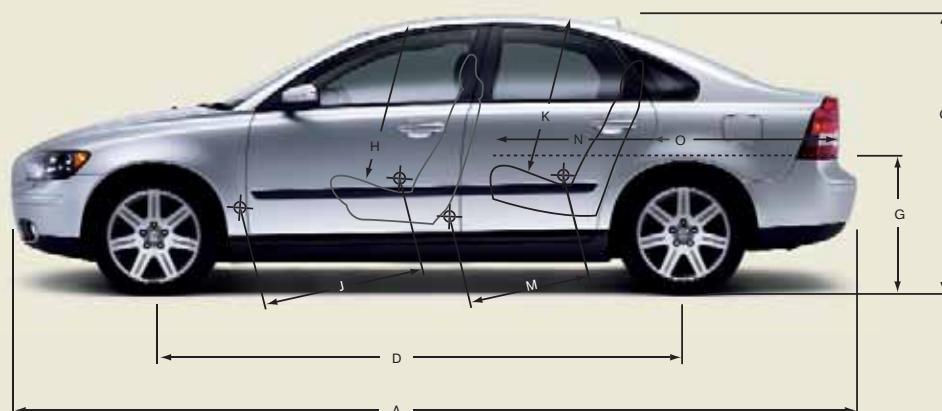

ENGINE	1.6	1.8	2.0	2.4i Geartronic	T5	1.6D	2.0D	D5 Geartronic
Configuration	Transverse – 16 valve	Transverse – 16 valve	Transverse – 16 valve	Transverse – 20 valve	Transverse – 20 valve	Transverse – 16 valve	Transverse – 16 valve	Transverse – 20 valve
Cylinders	4	4	4	5	5	4	4	5
Engine capacity, cc	1596	1798	1999	2435	2521	1560	1997	2400
Bore x stroke, mm	79 x 81.4	83 x 83.1	87.5 x 83.1	83 x 90	83 x 93	75 x 88.3	85 x 88	81 x 93.2
Max. output ECE, PS/kw/rpm	100/74/6000	125/92/6000	145/107/6000	170/125/6000	220/162/5000	109/80/4000	136/100/4000	180/132/4000
Max. torque ECE, Nm/rpm	150/4000	165/4000	185/4500	230/4400	320/ 1500 – 4800	240/1750	320/2000	350/ 1750 – 3250
Octane rating	95 RON Unleaded (min. 91)	95 RON Unleaded (min. 91)	95 RON Unleaded (min. 91)	95 RON Unleaded (min. 91)	98 RON® Unleaded (min. 91)	N/A Diesel	N/A Diesel	N/A Diesel
Fuel system	Multipoint fuel injection	Multipoint fuel injection	Multipoint fuel injection	Multipoint fuel injection	Multipoint fuel injection	Multipoint direct fuel injection	Multipoint direct fuel injection	Multipoint direct fuel injection
Compression ratio	11.0:1	10.8:1	10.8:1	10.3:1	9.0:1	18.3:1	18.5:1	17.3:1

PERFORMANCE	1.6 Man	1.8 Man	2.0 Man	2.4i Geartronic	T5 Man	T5 Gt	1.6D Man	2.0D Man	D5 Geartronic
Top speed, mph	115	124	130	134	149	146	118	130	140
Acceleration 0-60 mph, sec	11.3	10.3	8.9	8.4	6.3	6.7	11.4	8.9	7.9
0-62 mph (0-100kmh), sec	11.9	10.9	9.5	8.9	6.8	7.2	12.0	9.5	8.5
Drag co-efficient	0.31	0.31	0.31	0.31	0.31	0.31	0.31	0.31	0.31

FUEL CONSUMPTION⁽¹⁾	1.6 Man	1.8 Man	2.0 Man	2.4i Geartronic	T5 Man	T5 Gt	1.6D Man	2.0D Man	D5 Geartronic
Urban mpg (l/100km)⁽²⁾	29.7 (9.5)	28.8 (9.8)	27.7 (10.2)	21.4 (13.2)	22.6 (12.5)	19.9 (14.2)	45.6 (6.2)	37.2 (7.6)	29.1 (9.7)
Extra Urban mpg (l/100km)⁽²⁾	48.7 (5.8)	49.6 (5.7)	49.6 (5.7)	42.2 (6.7)	44.1 (6.4)	41.5 (6.8)	67.3 (4.2)	58.9 (4.8)	51.4 (5.5)
Combined mpg (l/100km)⁽²⁾	39.2 (7.2)	39.2 (7.2)	38.2 (7.4)	31.0 (9.1)	32.5 (8.7)	29.7 (9.5)	57.6 (4.9)	48.7 (5.8)	40.4 (7.0)
CO₂ g/km	171	172	177	217	208	227	129	154	184
VED (Vehicle Excise Duty) Band	E	E	E	F	F	G	C	D	E
Fuel tank volume, litres	55	55	55	62	62	62	52	52	60