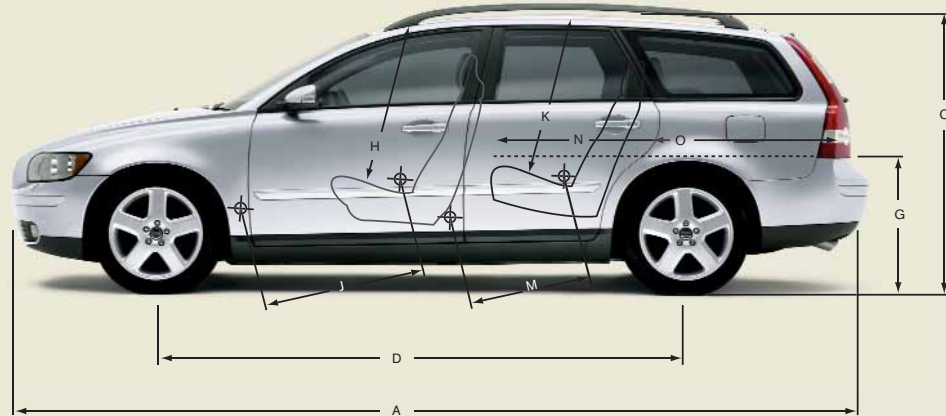

ENGINE	1.8	2.0	2.4i	T5	2.0D	D5 Geartronic
Configuration	Transverse – 16 valve	Transverse – 16 valve	Transverse – 20 valve	Transverse – 20 valve	Transverse – 16 valve	Transverse – 20 valve
Cylinders	4	4	5	5	4	5
Engine capacity, cc	1798	1999	2435	2521	1997	2400
Bore x stroke, mm	83 x 83.1	87.5 x 83.1	83 x 90	83 x 93.2	85 x 88	83 x 93.2
Max. output ECE, PS/kw/rpm	125/92/6000	145/107/6000	170/125/6000	220/162/5000	136/100/4000	180/132/4000
Max. torque ECE, Nm/rpm	165/4000	185/4500	230/4400	320/1500 – 4800	320/2000	350/1750 – 3250
Octane rating	95 RON Unleaded (min. 91)	95 RON Unleaded (min. 91)	95 RON Unleaded (min. 91)	98 RON® Unleaded (min. 91)	N/A Diesel	N/A Diesel
Fuel system	Multipoint fuel injection	Multipoint fuel injection	Multipoint fuel injection	Multipoint fuel injection	Multipoint direct fuel injection	Multipoint direct fuel injection
Compression ratio	10.8:1	10.8:1	10.3:1	9.0:1	18.5:1	17.3:1

PERFORMANCE	1.8 Man	2.0 Man	2.4i Man	2.4i Gt	T5 Man	T5 Gt	2.0D Man	D5 Geartronic
Top speed, mph	124	130	138	134	149	146	130	140
Acceleration 0-60 mph, sec	10.4	9.0	7.8	8.5	6.4	6.8	9.0	7.9
0-62 mph (0-100 kmh), sec	11.0	9.6	8.3	9.0	6.9	7.3	9.6	8.5
Drag co-efficient	0.31	0.31	0.31		0.31		0.31	0.31

FUEL CONSUMPTION⁽¹⁾	1.8 Man	2.0 Man	2.4i Man	2.4i Gt	T5 Man	T5 Gt	2.0D Man	D5 Geartronic
Urban mpg (l/100km)⁽¹⁾	28.8 (9.8)	27.7 (10.2)	22.8 (12.4)	21.4 (13.2)	22.6 (12.5)	19.9 (14.2)	37.2 (7.6)	29.1 (9.7)
Extra Urban mpg (l/100km)⁽¹⁾	49.6 (5.7)	49.6 (5.7)	42.8 (6.6)	42.2 (6.7)	44.1 (6.4)	41.5 (6.8)	58.9 (4.8)	51.4 (5.5)
Combined mpg (l/100km)⁽¹⁾	39.2 (7.2)	38.2 (7.4)	33.2 (8.5)	31.0 (9.1)	32.5 (8.7)	29.7 (9.5)	48.7 (5.8)	40.4 (7.0)
CO₂ g/km	172	177	203	217	208	227	154	184
VED (Vehicle Excise Duty) Band	E	E	F	F	F	F	D	E
Fuel tank volume, litres	55	55	62		62		52	60