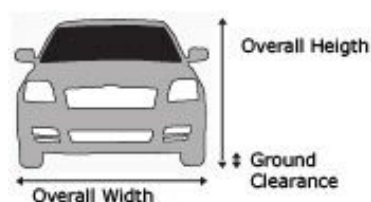

WEIGHT AND DIMENSIONS

Min turning radius body	5.995 m	(19.68 ft)
Min turning radius tyre	5.6 m	(18.37 ft)
Fuel tank capacity	60 l	(13.20 gal)
Kerb weight total maximum	1525 kg	(3362.63 lb)
Gross vehicle weight total	1970 kg	(4343.85 lb)
Towing capacity (braked)	1300 kg	(2866.50 lb)
Overall Length	4715 mm	(185.77 in)
Overall Height	1525 mm	(60.09 in)
Overall Width	1760 mm	(69.34 in)
Wheel Base	2700 mm	(106.38 in)

www.toyota.co.uk or phone our Call Centre on 0845 275 5555

Toyota tries to make sure that all information contained on this fact sheet is correct but it does not accept any liability for any error or omission; nor is it guaranteeing the availability or specifications of any models available in the UK or elsewhere.