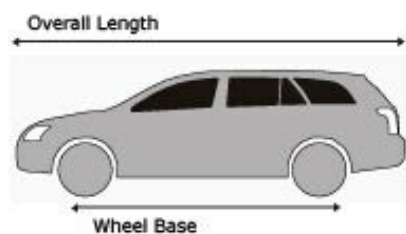

WEIGHT AND DIMENSIONS

Min turning radius body	5.995 m	(19.68 ft)
Min turning radius tyre	5.6 m	(18.37 ft)
Fuel tank capacity	60 l	(13.20 gal)
Kerb weight total maximum	1525 kg	(3362.63 lb)
Gross vehicle weight total	1970 kg	(4343.85 lb)
Towing capacity (braked)	1300 kg	(2866.50 lb)
Overall Length	4715 mm	(185.77 in)
Overall Height	1525 mm	(60.09 in)
Overall Width	1760 mm	(69.34 in)
Wheel Base	2700 mm	(106.38 in)

www.toyota.co.uk or phone our Call Centre on 0845 275 5555

Toyota tries to make sure that all information contained on this fact sheet is correct but it does not accept any liability for any error or omission; nor is it guaranteeing the availability or specifications of any models available in the UK or elsewhere.