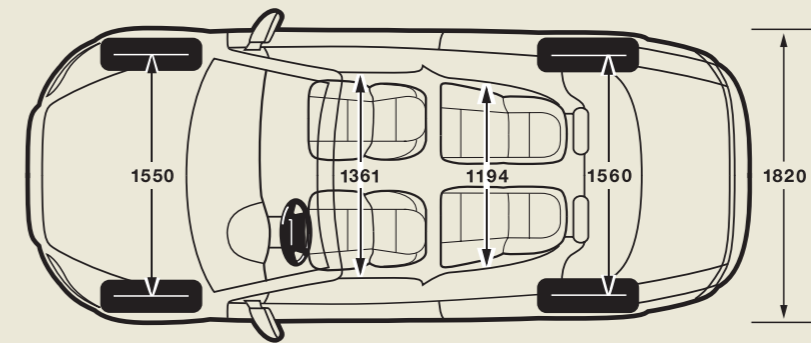

WEIGHTS	Manual	2.4i Geartronic	Manual T5 Geartronic	D5 Geartronic
Min. kerb weight, kg (actual kerb weight dependent on spec.)	1700	1719	1731	1749
Max. possible towing weight braked, kg	1500	1500	1500	1500
Max. towing weight unbraked approx, kg <sup>(iv)</sup>	750	750	750	750
Max. total weight, kg	2070	2090	2090	2100
Max. payload, kg (dependent on spec.)	370	371	359	351