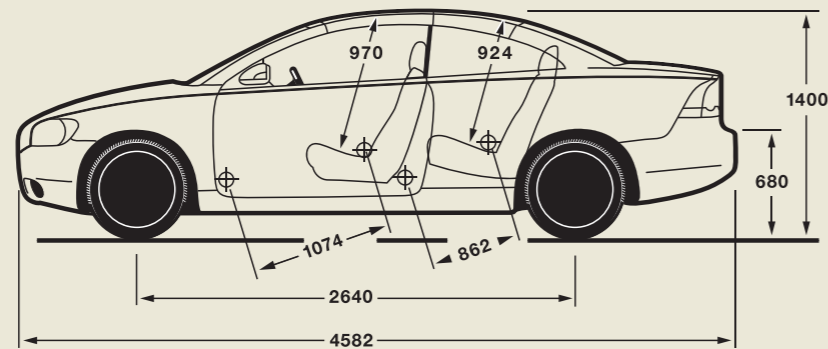

## INTERIOR INLAYS

Bauxite

Aluminium

Nordic Light Oak

Virtual White

NB It is not possible to reproduce exact original shades in printed matter.

ENGINE	2.4i	T5	D5 Geartronic
Configuration	Transverse – 20 valve	Transverse – 20 valve	Transverse – 20 valve
Cylinders	5	5	5
Engine capacity, cc	2435	2521	2400
Bore x stroke, mm	83 x 90	83 x 93	81 x 93.1
Max. output ECE, PS kw rpm	170 125 6000	230 162 5000	180 132 4000
Max. torque ECE, Nm rpm	230 4400	320 1500-4800	350 1750-3250
Octane rating	95-98 RON <sup>(i)</sup> unleaded	95-98 RON <sup>(i)</sup> unleaded	N/A – Turbo Diesel
Fuel system	Multipoint Fuel Injection	Multipoint Fuel Injection	Common Rail Direct Injection
Compression ratio	10.3:1	9.0:1	17.3:1