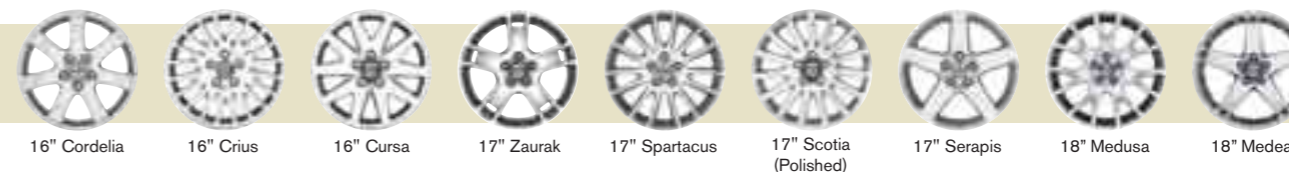

Basic £	VAT £	Rec Retail Price £	S	SE	SE LUX	SPORT	SE SPORT
SAFETY & SECURITY								
BLIS (Blind Spot Information System) with Power Folding Door Mirrors and Ground Lights	£553.19	£96.81	£650.00	o	o	u (£450)	o	o
Passenger Airbag Cut Off Switch	£21.28	£3.72	£25.00	o	o	o	o	o
Laminated Water Repellent Side Windows	£331.91	£58.09	£390.00	o	u (£300)	u (£300)	o	u (£300)
INTERIOR								
Basic £ VAT £ Rec Retail Price £								
Geartronic Transmission – T5 only (std D5, nco 2.4i)	£1,063.83	£186.17	£1,250.00	n/a	o	o	o	o
Information Centre	£161.70	£28.30	£190.00	o	•	•	o	•
Cruise Control	£204.26	£35.74	£240.00	o	•	•	•	•
Keyless Drive	£297.87	£52.13	£350.00	o	o	o	o	o
Power Glass Tilt and Slide Sunroof	£595.74	£104.26	£700.00	o	o	o	o	o
Autodimming Rear View Mirror with Compass and Humidity Sensor	£212.77	£37.23	£250.00	o	u (£50)	u (£50)	o	u (£50)
Front and Rear Ashtray with Cigarette Lighter	–	–	–	nco	nco	nco	nco	nco
Power Driver's Seat with Seat Memory	£468.09	£81.91	£550.00	o	o	•	o	o
Power Driver and Passenger Seats (with Driver's Seat Memory)	£936.17	£163.83	£1,100.00	o	o	u (£550)	o	o
Aluminium Trim	£212.77	£37.23	£250.00	o	•	nco	n/a	n/a
Virtual White Trim	£212.77	£37.23	£250.00	o	nco	nco	n/a	n/a
Nordic Light Oak Trim	£212.77	£37.23	£250.00	n/a	o	•	n/a	n/a
Leather-faced Upholstery	£1,021.28	£178.72	£1,200.00	o	u (£600)	•	u (£500)	u (£500)
6 x CD Player (MP3/WMA Compatible)⁽ⁱⁱ⁾	£212.77	£37.23	£250.00	o	o	o	o	o
High Performance Sound Audio System, 4 x 40W Amplifier and 8 Speakers	£212.77	£37.23	£250.00	o	o	o	o	o
EXTERIOR								
Basic £ VAT £ Rec Retail Price £								
Black Paint (Solid)	£212.77	£37.23	£250.00	o	o	o	n/a	n/a
Metallic/Pearlescent Paint	£425.53	£74.47	£500.00	o	o	o	o	o
Inscription™ Metallic Paint	£638.30	£111.70	£750.00	o	o	o	o	o
16" Cordelia Alloy Wheels – 205/55 R16 W Tyres	–	–	–	•	nco	nco	n/a	n/a
16" Cruius Alloy Wheels – 205/55 R16 W Tyres	–	–	–	nco	nco	nco	n/a	n/a
16" Cursa Alloy Wheels – 205/55 R16 W Tyres	–	–	–	nco	nco	nco	n/a	n/a
17" Zaurak Alloy Wheels – 205/50 R17 W Tyres	£255.32	£44.68	£300.00	o	•	nco	n/a	n/a
17" Spartacus Alloy Wheels – 205/50 R17 W Tyres	£255.32	£44.68	£300.00	o	o	•	n/a	n/a
17" Scotia Alloy Wheels (Polished) – 205/50 R17 W Tyres	£425.53	£74.47	£500.00	o	o	o	n/a	n/a
18" Medusa Alloy Wheels – 215/45 R18 W Tyres (Not 1.6)	£255.32	£44.68	£300.00	n/a	n/a	n/a	o	•
18" Medea Alloy Wheels – 215/45 R18 W Tyres (Not 1.6)	£425.53	£74.47	£500.00	n/a	n/a	n/a	o	o
Tempa Spare Wheel⁽ⁱⁱⁱ⁾	–	–	–	nco	nco	nco	nco	nco
Front Fog Lights	£153.19	£26.81	£180.00	o	•	•	•	•
Delete Roof Rails	–	–	–	nco	nco	nco	nco	nco
Power Folding Door Mirrors with Ground Lights and Water Repellent Door Mirror Glass	£170.21	£29.79	£200.00	o	o	•	o	o
Rear Park Assist	£297.87	£52.13	£350.00	o	o	o	o	o
Rain Sensor	£123.40	£21.60	£145.00	o	•	•	o	•
Load Compensating Suspension	£425.53	£74.47	£500.00	o	o	o	n/a	n/a

	Basic £	VAT £	Rec Retail Price £	S	SE	SE LUX	SPORT	SE SPORT
WINTER PACK								
Heated Front Seats, Headlamp Cleaning System and Luxury Floor Mats	£319.15	£55.85	£375.00	o	o	•	u (£300)	u (£300)
Winter Pack with Bi-Xenon Headlamps	£723.40	£126.60	£850.00	o	o	u (£475)	u (£775)	u (£775)
Winter Pack with Active Bi-Xenon Headlamps	£829.79	£145.21	£975.00	o	o	u (£725)	u (£900)	u (£900)
FAMILY PACK								
Integrated Booster Cushions x 2 and Power Child Locks	£212.77	£37.23	£250.00	o	o	o	o	o
COMMUNICATIONS PACK								
Volvo On Call^(iv), Dual Band Integrated GSM Telephone, RTI Navigation System with RDS-TMC Map Data on Hard Disk	£1,829.79	£320.21	£2,150.00	o	o	o	o	o

• = standard, o = option, n/a = not available, nco = no cost option, u (£) = upgrade.
(i) Dolby and Pro Logic Surround Sound™ are trademarks of Dolby Laboratories Licensing Corporation.
(ii) Grocery Bag Holder is removed when Tempa Spare Wheel is ordered.
(iii) Must be ordered in conjunction with High Performance Sound Audio Systems.
(iv) Volvo On Call includes Safety package (Security package available at additional cost).