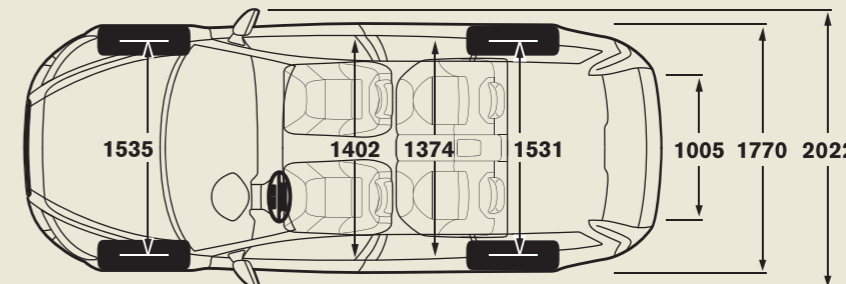

INSURANCE GROUPS	1.6 Man	1.8 Man	2.0 Man	2.4i	T5 Man	1.6D Man	2.0D Man	D5 Geartronic	1.8F Flexifuel Man
Volvo V50	7E	10 E	12E	13E	15 E	8E	10 E	15E	10E

E = Exceeds security requirements for model concerned and group rating has been reduced.

WEIGHTS	1.6 Man	1.8 Man	2.0 Man	2.4i Man Gt	T5 Man Gt	1.6D Man	2.0D Man	D5 Geartronic	1.8 Flexifuel Man
Min. kerb weight, kg (actual kerb weight dependent on spec.)	1349	1402	1417	1484 1510	1509 1526	1436	1489	1568	1419
Max. possible towing weight braked, kg	1200	1300	1350	1500 1500	1500 1500	1300	1500	1500	1300
Max. towing weight unbraked approx, kg^(iv)	650	650	700	700 700	700 700	700	700	750	650
Max. total weight, kg	1850	1890	1890	1960 1960	2000 2000	1900	1960	2020	1890
Max. roof load, kg	75	75	75	75 75	75 75	75	75	75	75
Max. payload, kg (dependent on spec.)	501	488	473	476 450	588 474	464	471	452	471

PERFORMANCE	1.6 Man	1.8 Man	2.0 Man	2.4i Man Gt	T5 Man Gt	1.6D Man	2.0D Man	D5 Geartronic	1.8F Flexifuel Man
Top speed, mph	115	124	130	137 134	149 146	118	127	137	124
Acceleration 0-60 mph, sec	11.4	10.4	9.0	7.8 8.5	6.4 6.8	11.5	9.0	7.9	10.4
0-62 mph (0-100 kmh), sec	12.0	11.0	9.6	8.3 9.0	6.9 7.3	12.1	9.6	8.5	11.0
Drag co-efficient	0.31	0.31	0.31	0.31	0.31	0.31	0.31	0.31	0.31

FUEL CONSUMPTION⁽ⁱⁱ⁾⁽ⁱⁱⁱ⁾	1.6 Man	1.8 Man	2.0 Man	2.4i Man Gt	T5 Man Gt	1.6D Man	2.0D Man	D5 Geartronic	1.8F Flexifuel Man
Urban mpg (l/100km)	29.7 (9.5)	28.0 (10.1)	27.7 (10.2)	22.8 21.4 (12.4) (13.2)	22.6 19.9 (12.5) (14.2)	44.8 (6.3)	37.2 (7.6)	29.1 (9.7)	27.4 (10.3)
Extra Urban mpg (l/100km)	48.7 (5.8)	49.6 (5.7)	49.6 (5.7)	42.8 42.2 (6.6) (6.7)	44.1 41.5 (6.4) (6.8)	65.7 (4.3)	58.9 (4.8)	51.4 (5.5)	48.7 (5.8)
Combined mpg (l/100km)	39.2 (7.2)	38.7 (7.3)	38.2 (7.4)	33.2 31.0 (8.5) (9.1)	32.5 29.7 (8.7) (9.5)	56.5 (5.0)	48.7 (5.8)	40.4 (7.0)	38.2 (7.4)
CO₂ g/km	171	174	177	203 217 (8.5) (9.1)	208 227 (8.7) (9.5)	132	153	184	177
VED (Vehicle Excise Duty) Band	E	E	E	F F	F G	C	D	E	E
Fuel tank volume, litres	55	55	55	62	62	52	52	60	55

TRANSMISSION	
Manual 2.0D/T5	6 speed
Manual 1.6/1.8/2.4i/2.0/1.6D/1.8F	5 speed
Geartronic 2.4i/T5/D5	5 speed

TURNING CIRCLE	16"	17"	18"
Rack & pinion, m	10.6	10.8	11.3

BRAKES	1.6/1.8/2.0/1.6D/1.8F	2.4i/2.0D	T5/D5
Disc diameter mm, front	15"-278 Ventilated	16"-300 Ventilated	16.5"-320 Ventilated
Disc diameter mm, rear	280	280	280

LUGGAGE COMPARTMENT	
Volume, litres	417
Volume, rear seats down, litres	717
Volume, rear seats down, to roof, litres	1307

- (i) For best performance and lowest fuel consumption 98 RON is recommended, 95 RON can be used for normal driving.
- (ii) The Urban fuel consumption figure is based on typical city driving, including starting the car from cold. The Extra Urban figure is based on typical motorway driving and cruising. The Combined figure averages the consumption across both cycles.
- (iii) These results do not express or imply any guarantee of the fuel consumption of a particular car as there are inevitable differences between individual cars of the same model. Additionally driving style, traffic conditions, as well as the age and mileage and standard of maintenance will affect a car's fuel consumption.
- (iv) Unbraked towing weight must not exceed 50% of kerb weight up to a maximum of 700 kg.