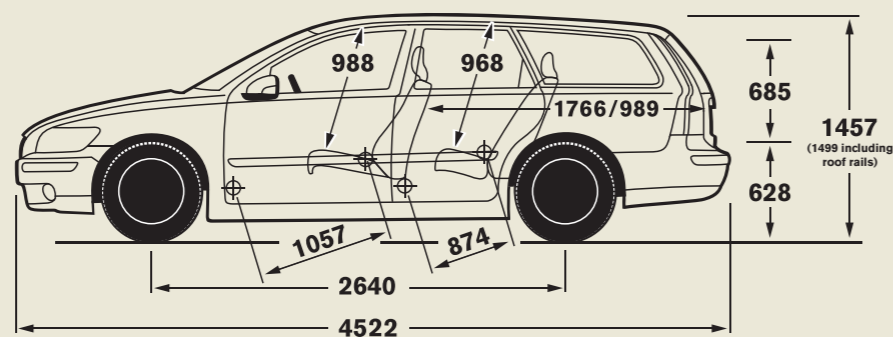

INSURANCE GROUPS	1.6 Man	1.8 Man	2.0 Man	2.4i	T5 Man	1.6D Man	2.0D Man	D5 Geartronic	1.8F Flexifuel Man
Volvo V50	7E	10 E	12E	13E	15 E	8E	10 E	15E	10E

E = Exceeds security requirements for model concerned and group rating has been reduced.

WEIGHTS	1.6 Man	1.8 Man	2.0 Man	2.4i Man Gt	T5 Man Gt	1.6D Man	2.0D Man	D5 Geartronic	1.8 Flexifuel Man
Min. kerb weight, kg (actual kerb weight dependent on spec.)	1349	1402	1417	1484 1510	1509 1526	1436	1489	1568	1419
Max. possible towing weight braked, kg	1200	1300	1350	1500 1500	1500 1500	1300	1500	1500	1300
Max. towing weight unbraked approx, kg^(iv)	650	650	700	700 700	700 700	700	700	750	650
Max. total weight, kg	1850	1890	1890	1960 1960	2000 2000	1900	1960	2020	1890
Max. roof load, kg	75	75	75	75 75	75 75	75	75	75	75
Max. payload, kg (dependent on spec.)	501	488	473	476 450	588 474	464	471	452	471

PERFORMANCE	1.6 Man	1.8 Man	2.0 Man	2.4i Man Gt	T5 Man Gt	1.6D Man	2.0D Man	D5 Geartronic	1.8F Flexifuel Man
Top speed, mph	115	124	130	137 134	149 146	118	127	137	124
Acceleration 0-60 mph, sec	11.4	10.4	9.0	7.8 8.5	6.4 6.8	11.5	9.0	7.9	10.4
0-62 mph (0-100 kmh), sec	12.0	11.0	9.6	8.3 9.0	6.9 7.3	12.1	9.6	8.5	11.0
Drag co-efficient	0.31	0.31	0.31	0.31	0.31	0.31	0.31	0.31	0.31

FUEL CONSUMPTION⁽ⁱⁱ⁾⁽ⁱⁱⁱ⁾	1.6 Man	1.8 Man	2.0 Man	2.4i Man Gt	T5 Man Gt	1.6D Man	2.0D Man	D5 Geartronic	1.8F Flexifuel Man
Urban mpg (l/100km)	29.7 (9.5)	28.0 (10.1)	27.7 (10.2)	22.8 21.4 (12.4) (13.2)	22.6 19.9 (12.5) (14.2)	44.8 (6.3)	37.2 (7.6)	29.1 (9.7)	27.4 (10.3)
Extra Urban mpg (l/100km)	48.7 (5.8)	49.6 (5.7)	49.6 (5.7)	42.8 42.2 (6.6) (6.7)	44.1 41.5 (6.4) (6.8)	65.7 (4.3)	58.9 (4.8)	51.4 (5.5)	48.7 (5.8)
Combined mpg (l/100km)	39.2 (7.2)	38.7 (7.3)	38.2 (7.4)	33.2 31.0 (8.5) (9.1)	32.5 29.7 (8.7) (9.5)	56.5 (5.0)	48.7 (5.8)	40.4 (7.0)	38.2 (7.4)
CO₂ g/km	171	174	177	203 217 (8.5) (9.1)	208 227 (8.7) (9.5)	132	153	184	177
VED (Vehicle Excise Duty) Band	E	E	E	F F	F G	C	D	E	E
Fuel tank volume, litres	55	55	55	62	62	52	52	60	55

TRANSMISSION	
Manual 2.0D/T5	6 speed
Manual 1.6/1.8/2.4i/2.0/1.6D/1.8F	5 speed
Geartronic 2.4i/T5/D5	5 speed

TURNING CIRCLE	16"	17"	18"
Rack & pinion, m	10.6	10.8	11.3

BRAKES	1.6/1.8/2.0/1.6D/1.8F	2.4i/2.0D	T5/D5
Disc diameter mm, front	15"-278 Ventilated	16"-300 Ventilated	16.5"-320 Ventilated
Disc diameter mm, rear	280	280	280

LUGGAGE COMPARTMENT	
Volume, litres	417
Volume, rear seats down, litres	717
Volume, rear seats down, to roof, litres	1307

- (i) For best performance and lowest fuel consumption 98 RON is recommended, 95 RON can be used for normal driving.
- (ii) The Urban fuel consumption figure is based on typical city driving, including starting the car from cold. The Extra Urban figure is based on typical motorway driving and cruising. The Combined figure averages the consumption across both cycles.
- (iii) These results do not express or imply any guarantee of the fuel consumption of a particular car as there are inevitable differences between individual cars of the same model. Additionally driving style, traffic conditions, as well as the age and mileage and standard of maintenance will affect a car's fuel consumption.
- (iv) Unbraked towing weight must not exceed 50% of kerb weight up to a maximum of 700 kg.