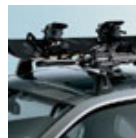

Ski and snowboard set

A ski holder can also be fitted as well as a snowboard holder