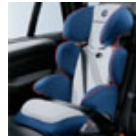

Junior Seat II-III

The BMW Junior Seat II - III has a size scale for up to 150 cm which allows optimum setting of the headrest and upper belt guide. With side, height and seat back adjustments the Junior seat II-III has been designed with optimum safety and comfort in mind.

ISOFIX preparation may only legally be used for children up to 18 kg. Accordingly, the BMW Junior Seat II-III is not available with the ISOFIX option. The seat is secured by the vehicle's own three-point seat belt with belt guides for simple mounting.