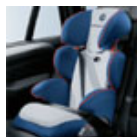

Junior Seat II-III

The BMW Junior Seat II - III has a size scale for up to 150 cm which allows optimum setting of the headrest and upper belt guide. With side, height and seat back adjustments the Junior seat II-III has been designed with optimum safety and comfort in mind.

ISOFIX preparation may only legally be used for children up to 18 kg. Accordingly, the BMW Junior Seat II-III is not available with the ISOFIX option.

The seat is secured by the vehicle's own three-point seat belt with belt guides for simple mounting.