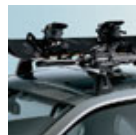

Ski and snowboard set

A ski holder can also be fitted as well as a snowboard holder