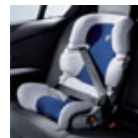

Junior Seat II

The BMW Junior Seat II is offered without restraint cushion for children over 15 kg and approx. 3.5 years.

The ISOFIX preparation may only legally be used for children up to 18 kg. Accordingly, the BMW Junior Seat II is not available with the ISOFIX option.

Accessories - Car care