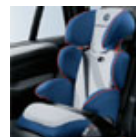

### Junior Seat I-II

The BMW Junior Seat I-II with height and tilt adjustable backrest and restraint cushion is an ideal solution for children between 9 months and 7 years (9 to 25 kg body weight). The restraint cushion offers ideal protection to children from 9 months up to approx. 4 years: It reduces the impact of the forces acting on the cervical spine in the event of an accident. For children with a body weight in excess of 18 kg or approx. 3.5 years, the restraint cushion is no longer used. Your child is then secured in using the vehicle seat belt.