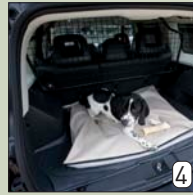

Protection Essentials

1. Rubber Mat Set - £51.75 2. Moulded Cargo Tray - £51.75 3. *Moulded splash guards full set - £69.00 4. Cargo Partition/Dog Guard - £195.50 5. Britax child seat range from £94.99 to £179.99 incl VAT @5%